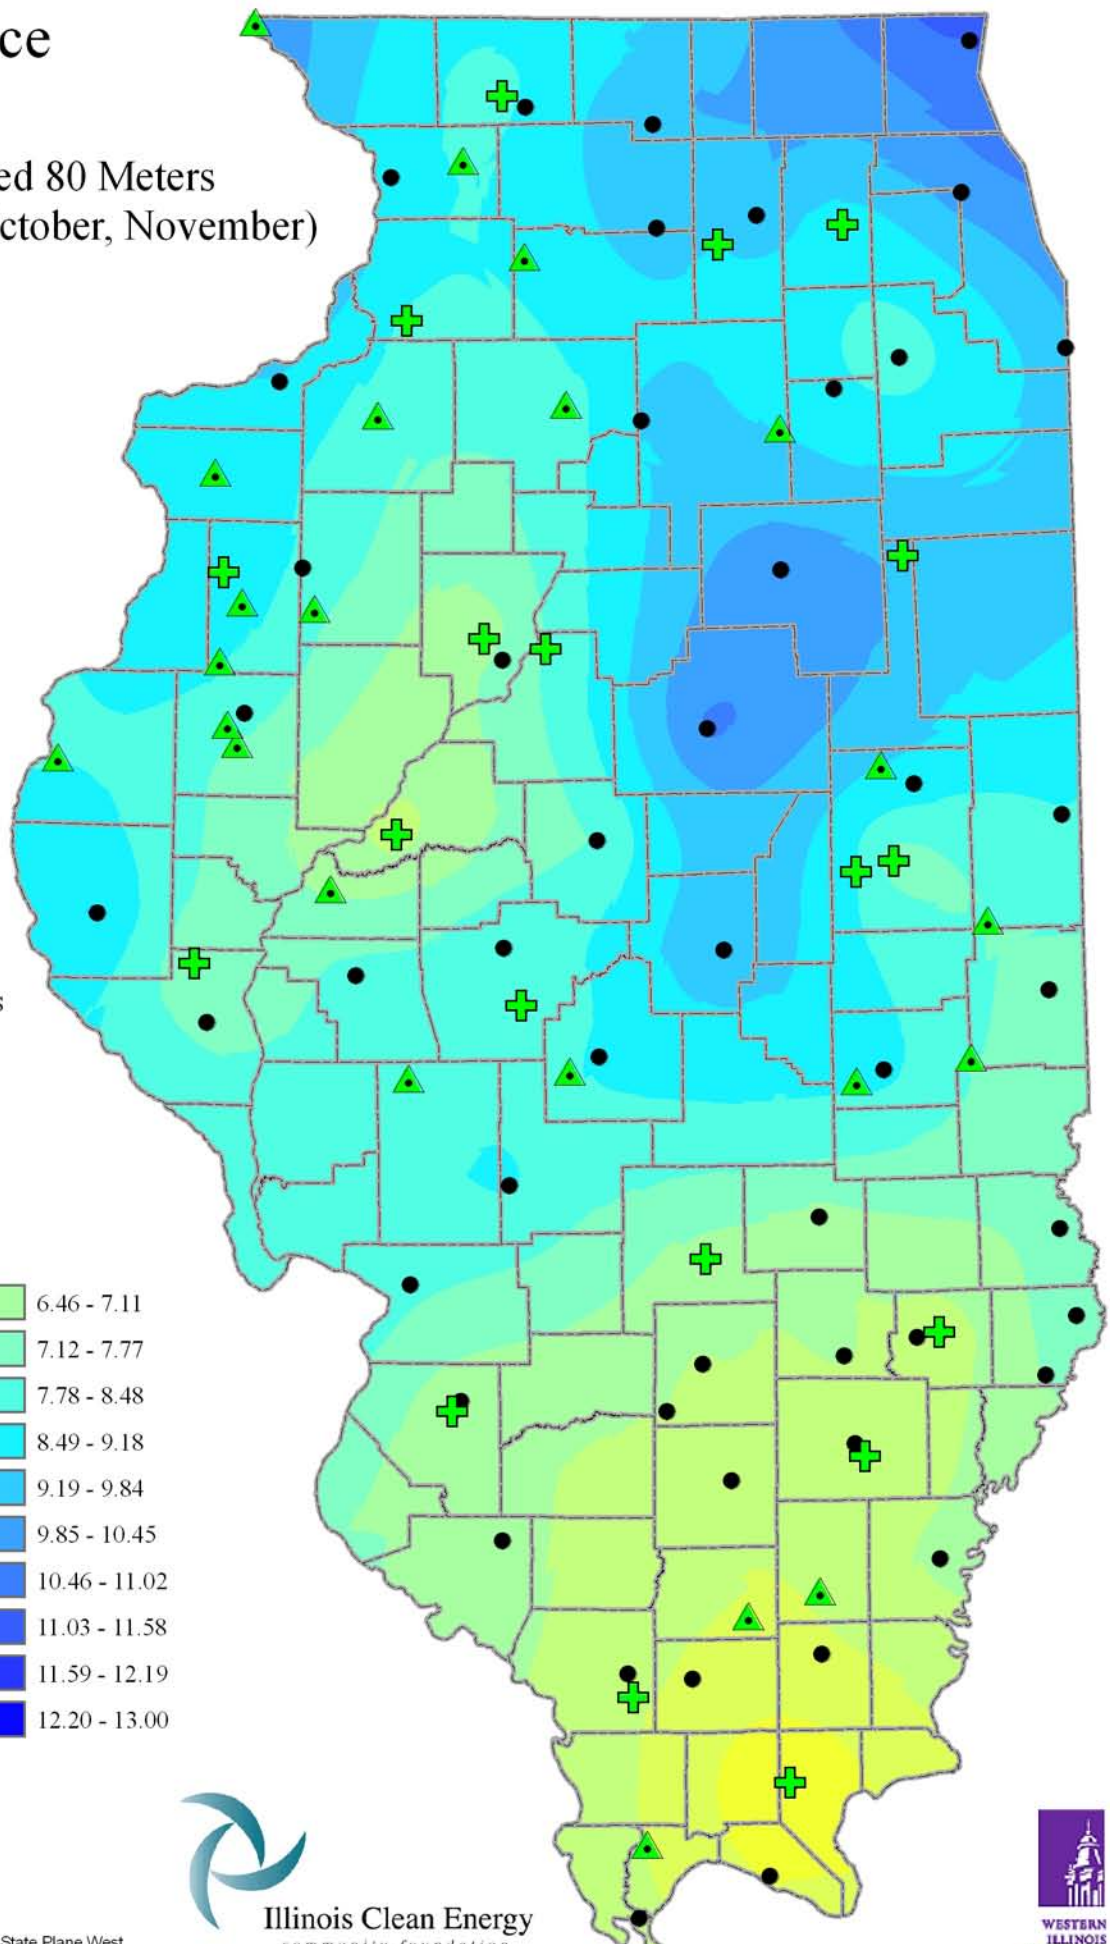

# Wind Resource of Illinois

Average Wind Speed 80 Meters  
Fall (September, October, November)  
2005

-  ISWS Sites
-  Illinois Wind Sites
-  NWS Sites
-  Counties

## Speed in M/S

Created: August 2008  
Created By: Brock W. Terry  
Datum/Projection: NAD 83 Illinois State Plane West

Illinois Clean Energy  
community foundation

WESTERN  
ILLINOIS  
UNIVERSITY