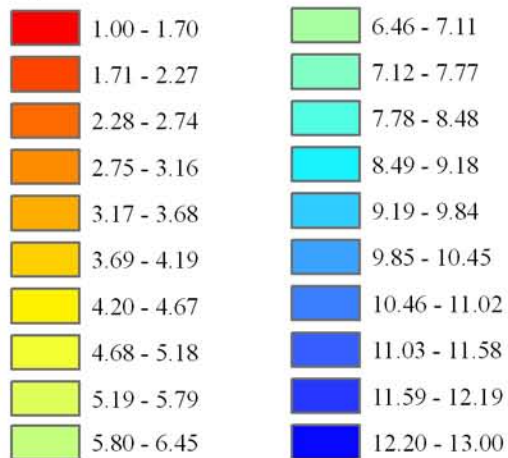

Wind Resource of Illinois

Average Wind Speed 80 Meters
Fall (September, October, November)
2005

- ISWS Sites
- Illinois Wind Sites
- NWS Sites
- Counties

Speed in M/S

Created: August 2008
Created By: Brock W. Terry
Datum/Projection: NAD 83 Illinois State Plane West

Illinois Clean Energy
community foundation

WESTERN
ILLINOIS
UNIVERSITY