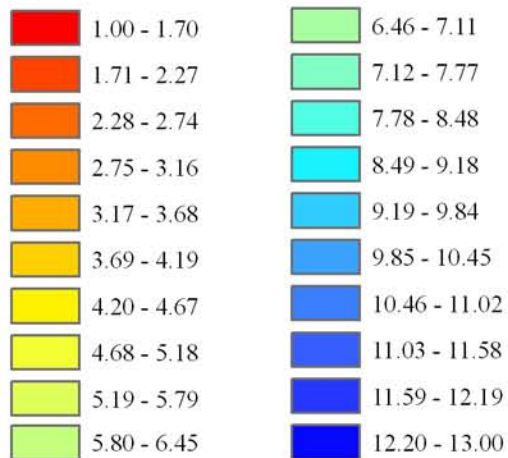

Wind Resource of Illinois

Average Wind Speed 80 Meters
Fall (September, October, November)
2006

-  ISWS Sites
-  Illinois Wind Sites
-  NWS Sites
-  Counties

Speed in M/S

Created: August 2008
Created By: Brock W. Terry
Datum/Projection: NAD 83 Illinois State Plane West