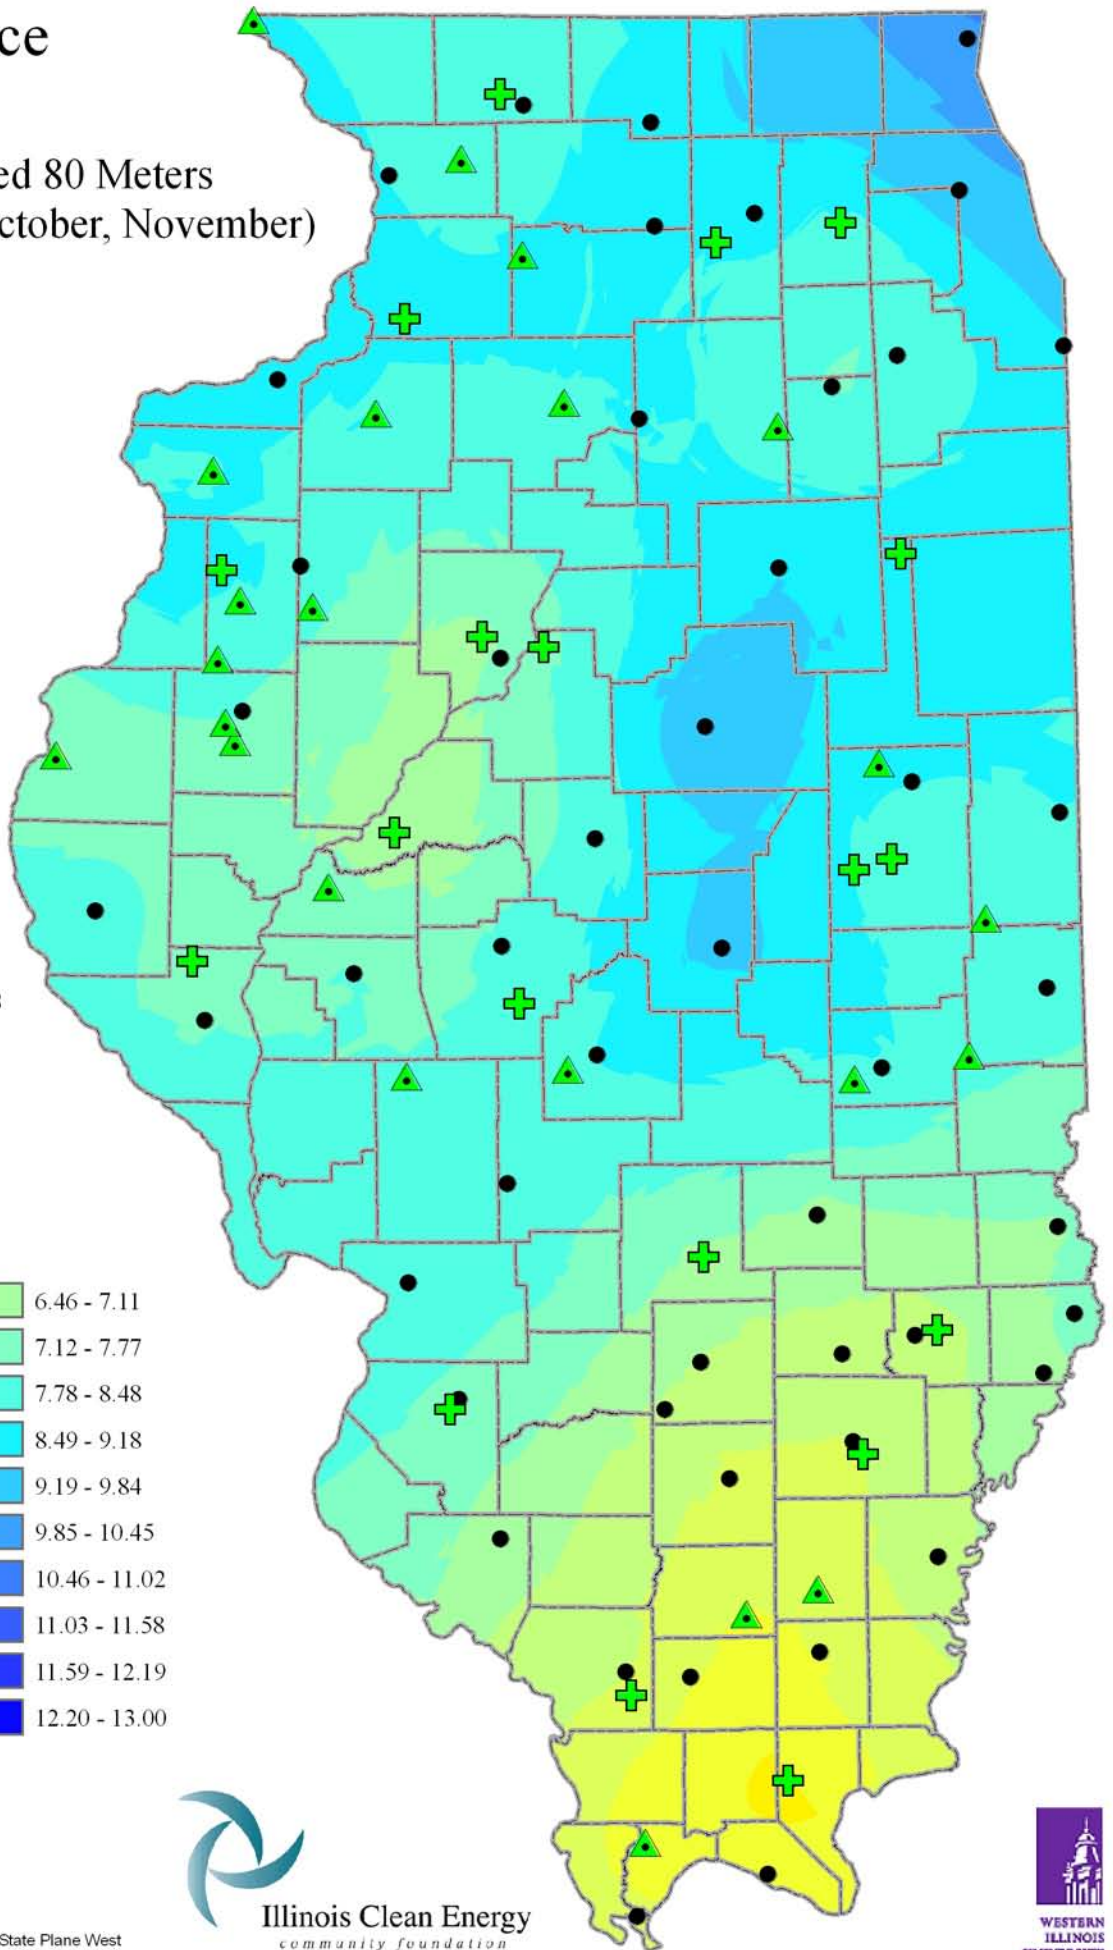

Wind Resource of Illinois

Average Wind Speed 80 Meters
Fall (September, October, November)
2006

-  ISWS Sites
-  Illinois Wind Sites
-  NWS Sites
-  Counties

Speed in M/S

Created: August 2008
Created By: Brock W. Terry
Datum/Projection: NAD 83 Illinois State Plane West