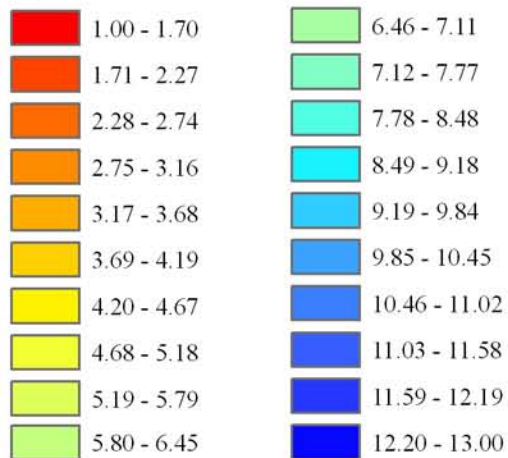

Wind Resource of Illinois

Average Wind Speed 10 Meters
Fall (September, October, November)
2007

-  ISWS Sites
-  Illinois Wind Sites
-  NWS Sites
-  Counties

Speed in M/S

Created: August 2008
Created By: Brock W. Terry
Datum/Projection: NAD 83 Illinois State Plane West