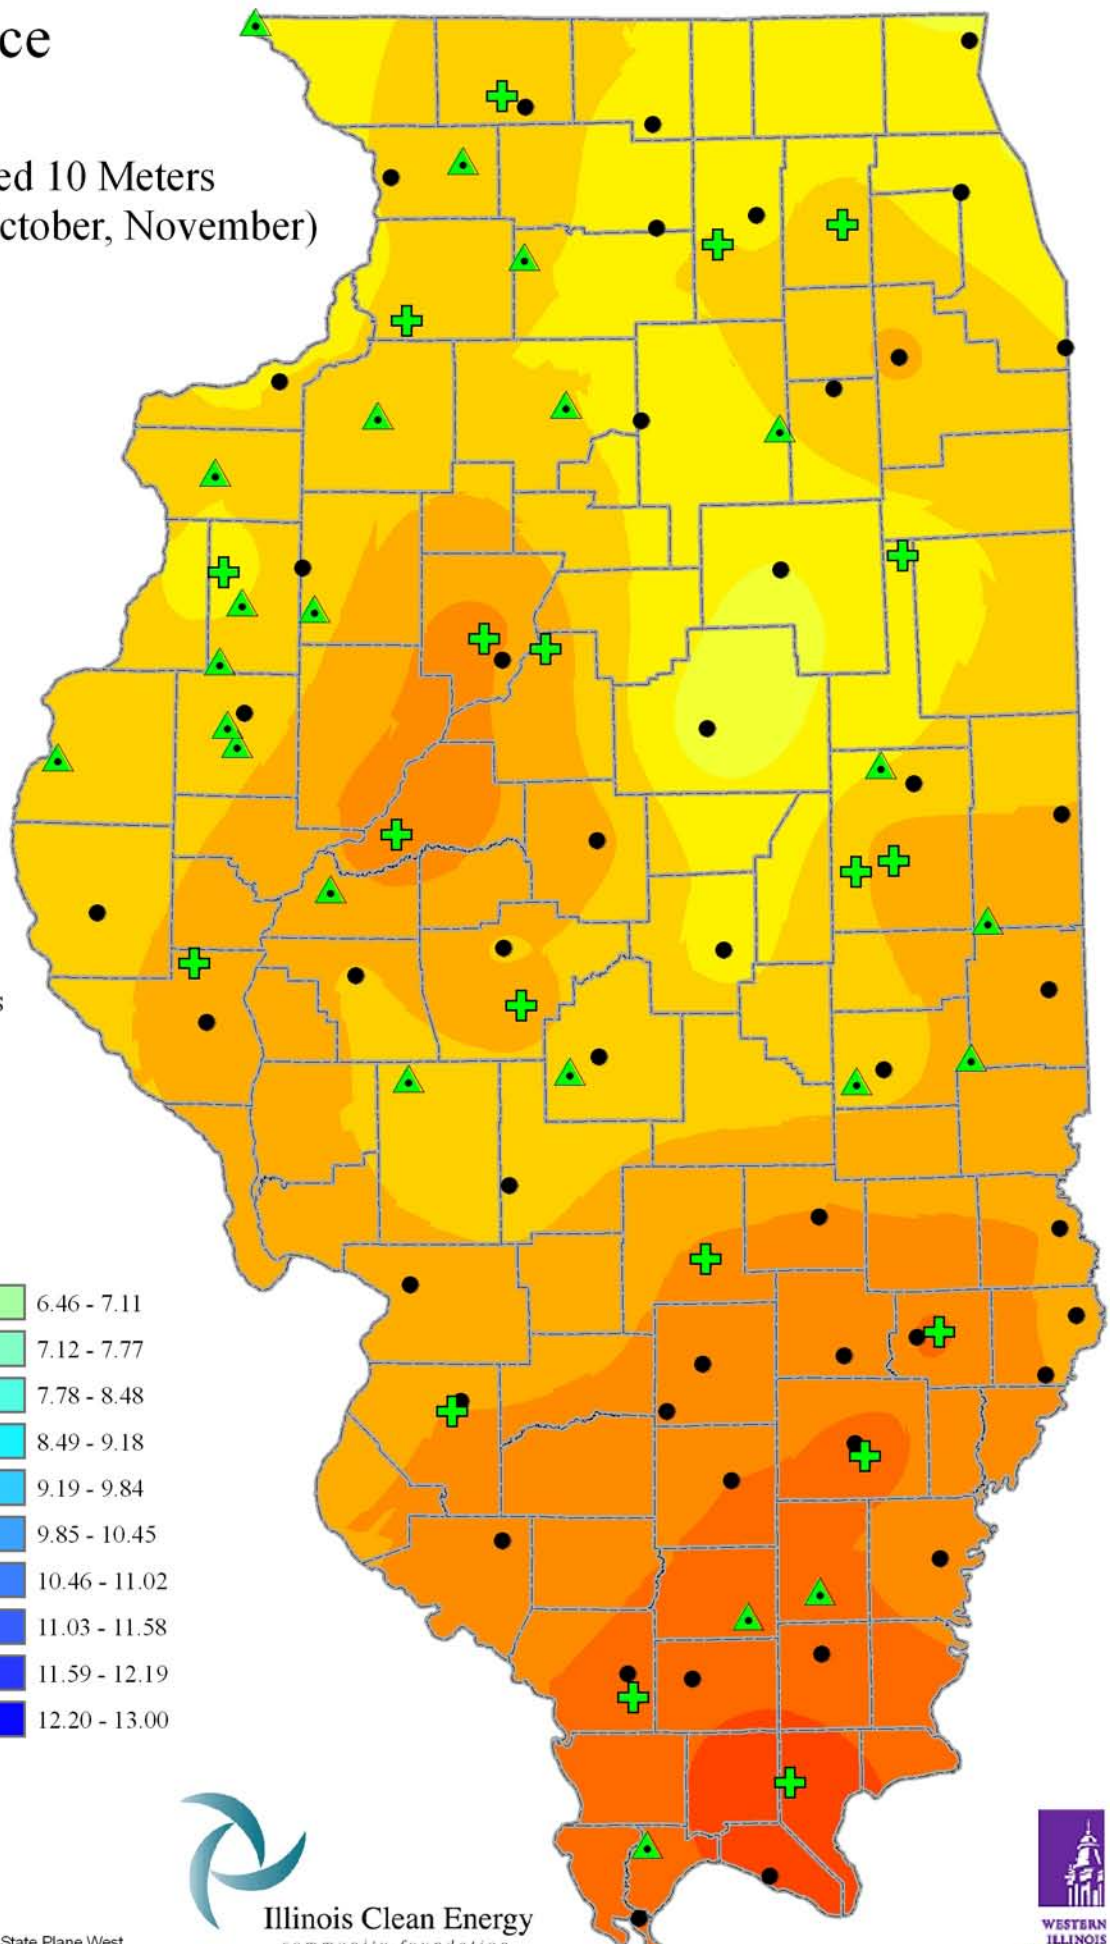

Wind Resource of Illinois

Average Wind Speed 10 Meters
Fall (September, October, November)
2007

-  ISWS Sites
-  Illinois Wind Sites
-  NWS Sites
-  Counties

Speed in M/S

Created: August 2008
Created By: Brock W. Terry
Datum/Projection: NAD 83 Illinois State Plane West