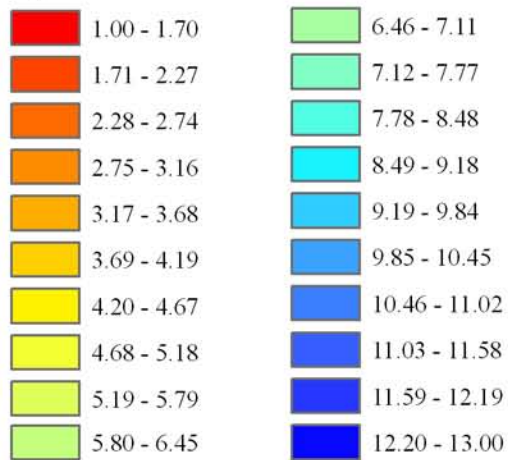

Wind Resource of Illinois

Average Wind Speed 80 Meters
Fall (September, October, November)
2007

-  ISWS Sites
-  Illinois Wind Sites
-  NWS Sites
-  Counties

Speed in M/S

Created: August 2008
Created By: Brock W. Terry
Datum/Projection: NAD 83 Illinois State Plane West