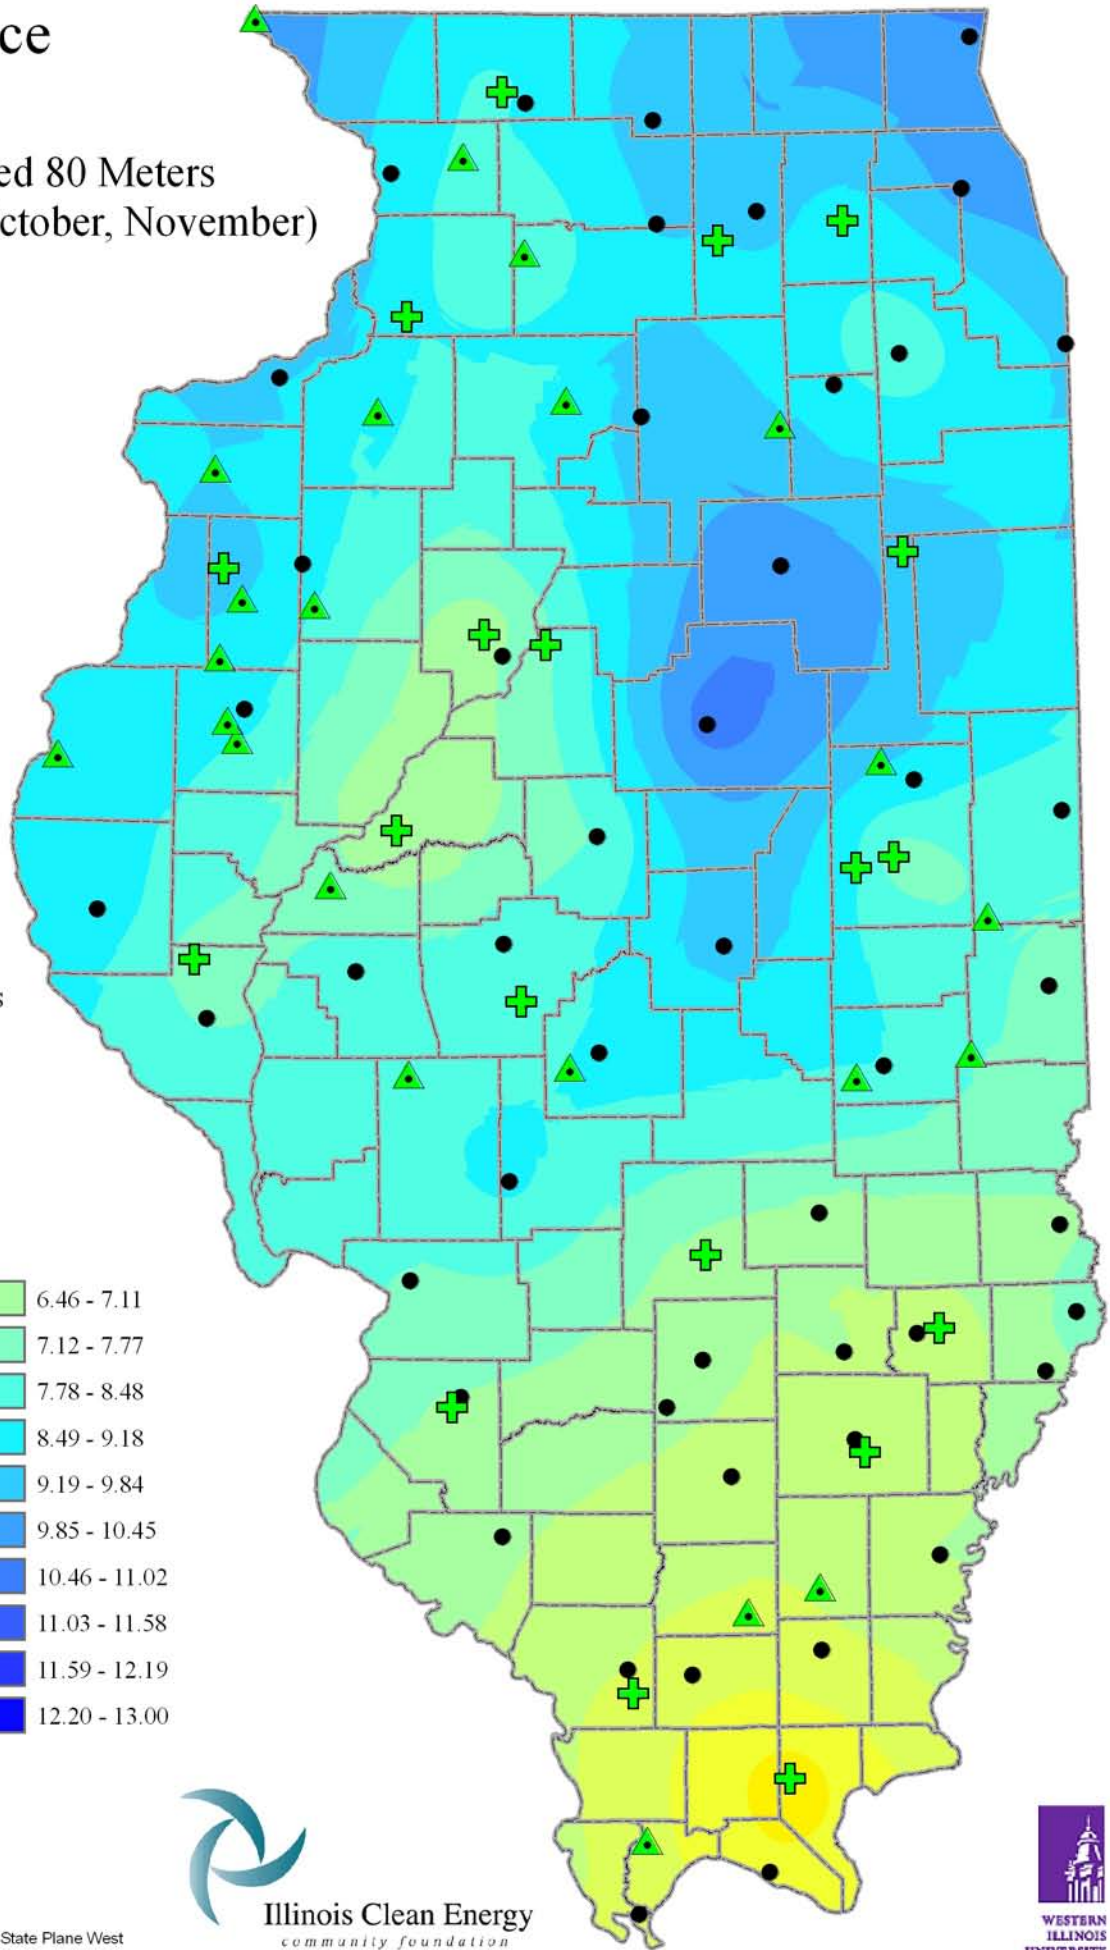

Wind Resource of Illinois

Average Wind Speed 80 Meters
Fall (September, October, November)
2007

-  ISWS Sites
-  Illinois Wind Sites
-  NWS Sites
-  Counties

Speed in M/S

Created: August 2008
Created By: Brock W. Terry
Datum/Projection: NAD 83 Illinois State Plane West

Illinois Clean Energy
community foundation