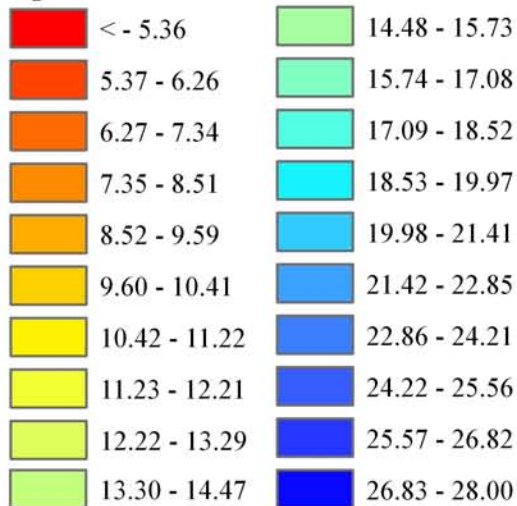

Wind Resource of Illinois

Average Wind Speed 10 Meters
Fall (September, October, November)
2005

-  ISWS Sites
-  Illinois Wind Sites
-  NWS Sites
-  Counties

Speed in MPH

Created: August 2008
Created By: Brock W. Terry
Datum/Projection: NAD 83 Illinois State Plane West