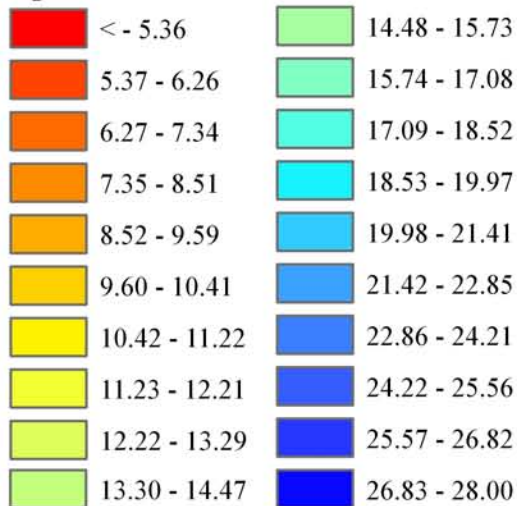

Wind Resource of Illinois

Average Wind Speed 80 Meters
Fall (September, October, November)
2007

-  ISWS Sites
-  Illinois Wind Sites
-  NWS Sites
-  Counties

Speed in MPH

Created: August 2008
Created By: Brock W. Terry
Datum/Projection: NAD 83 Illinois State Plane West