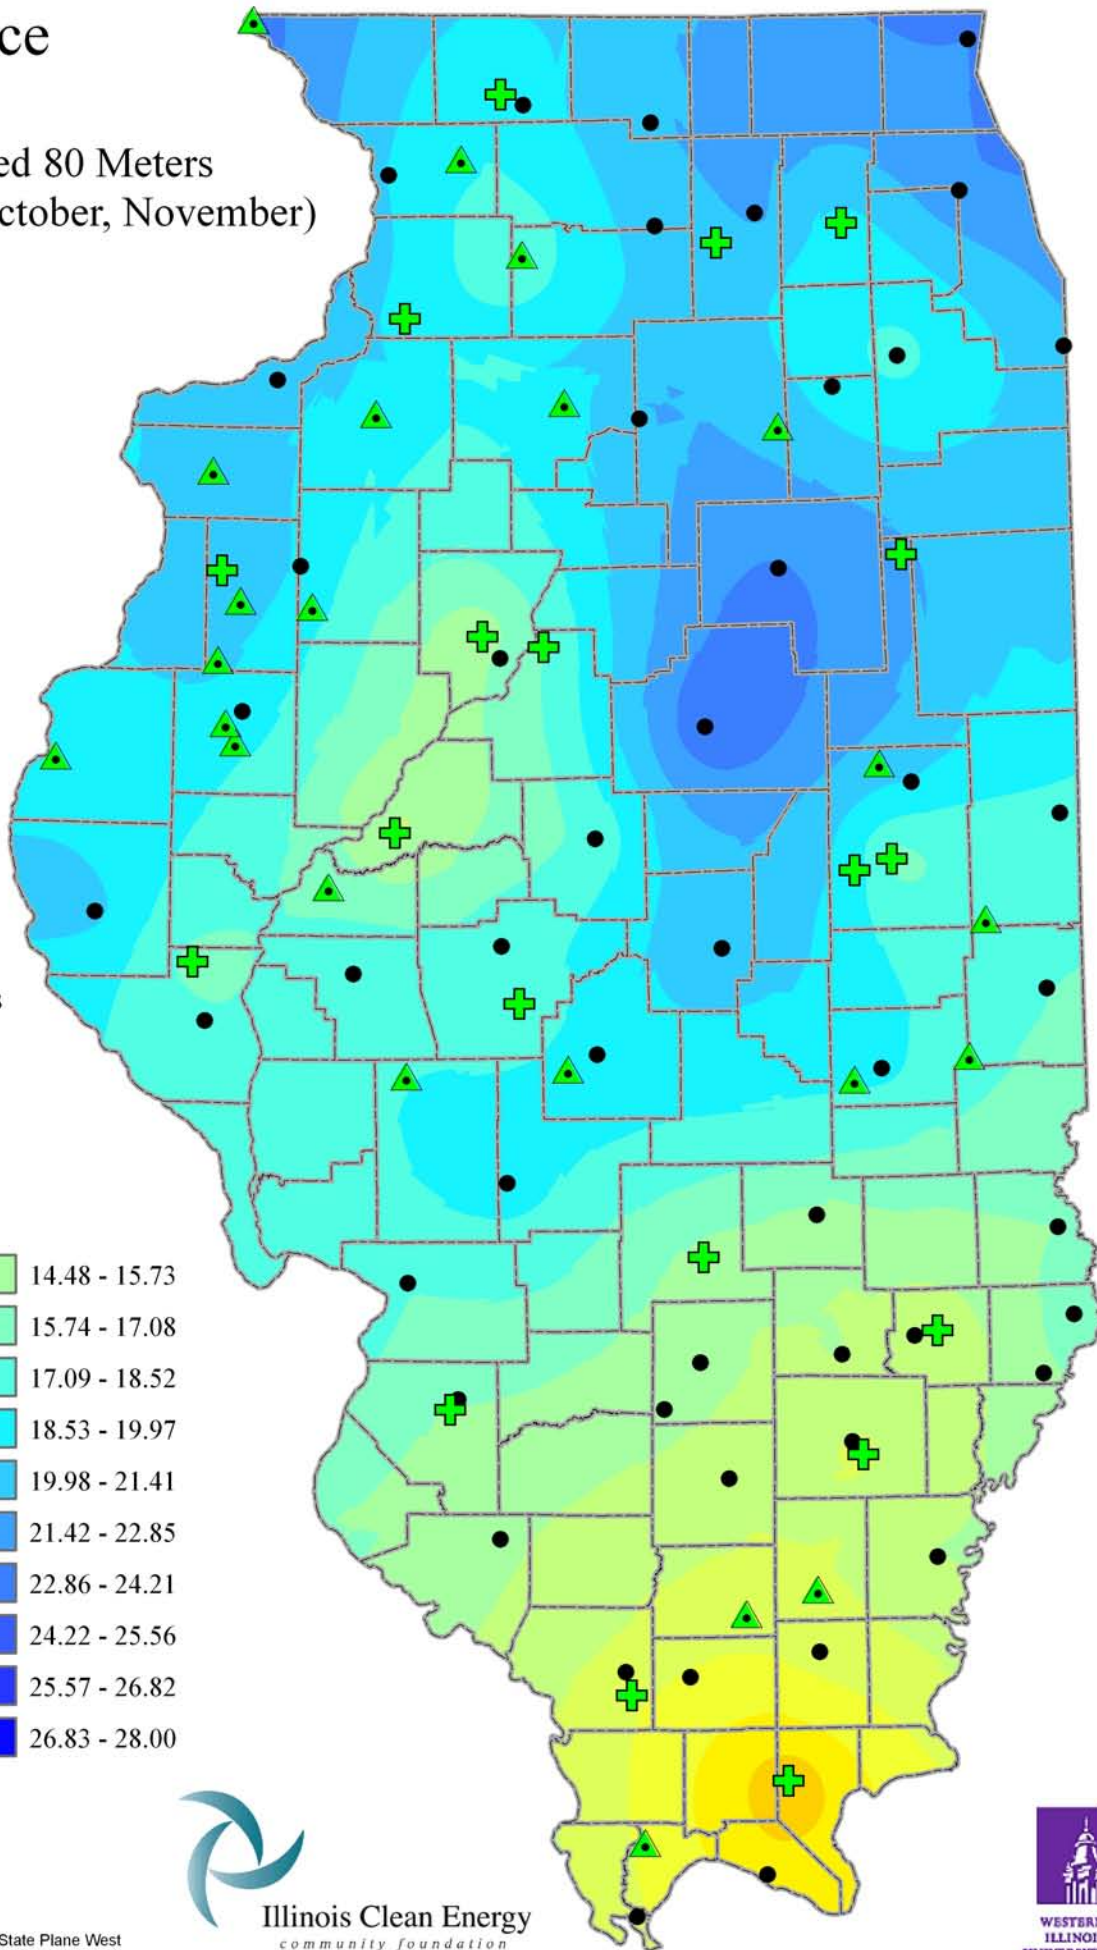

Wind Resource of Illinois

Average Wind Speed 80 Meters
Fall (September, October, November)
2007

-  ISWS Sites
-  Illinois Wind Sites
-  NWS Sites
-  Counties

Speed in MPH

Created: August 2008
Created By: Brock W. Terry
Datum/Projection: NAD 83 Illinois State Plane West