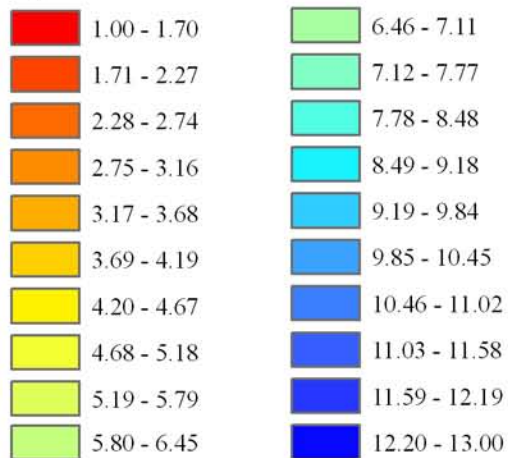

Wind Resource of Illinois

Average Wind Speed 10 Meters
Spring (March, April, May)
2005

-  ISWS Sites
-  Illinois Wind Sites
-  NWS Sites
-  Counties

Speed in M/S

Created: August 2008
Created By: Brock W. Terry
Datum/Projection: NAD 83 Illinois State Plane West