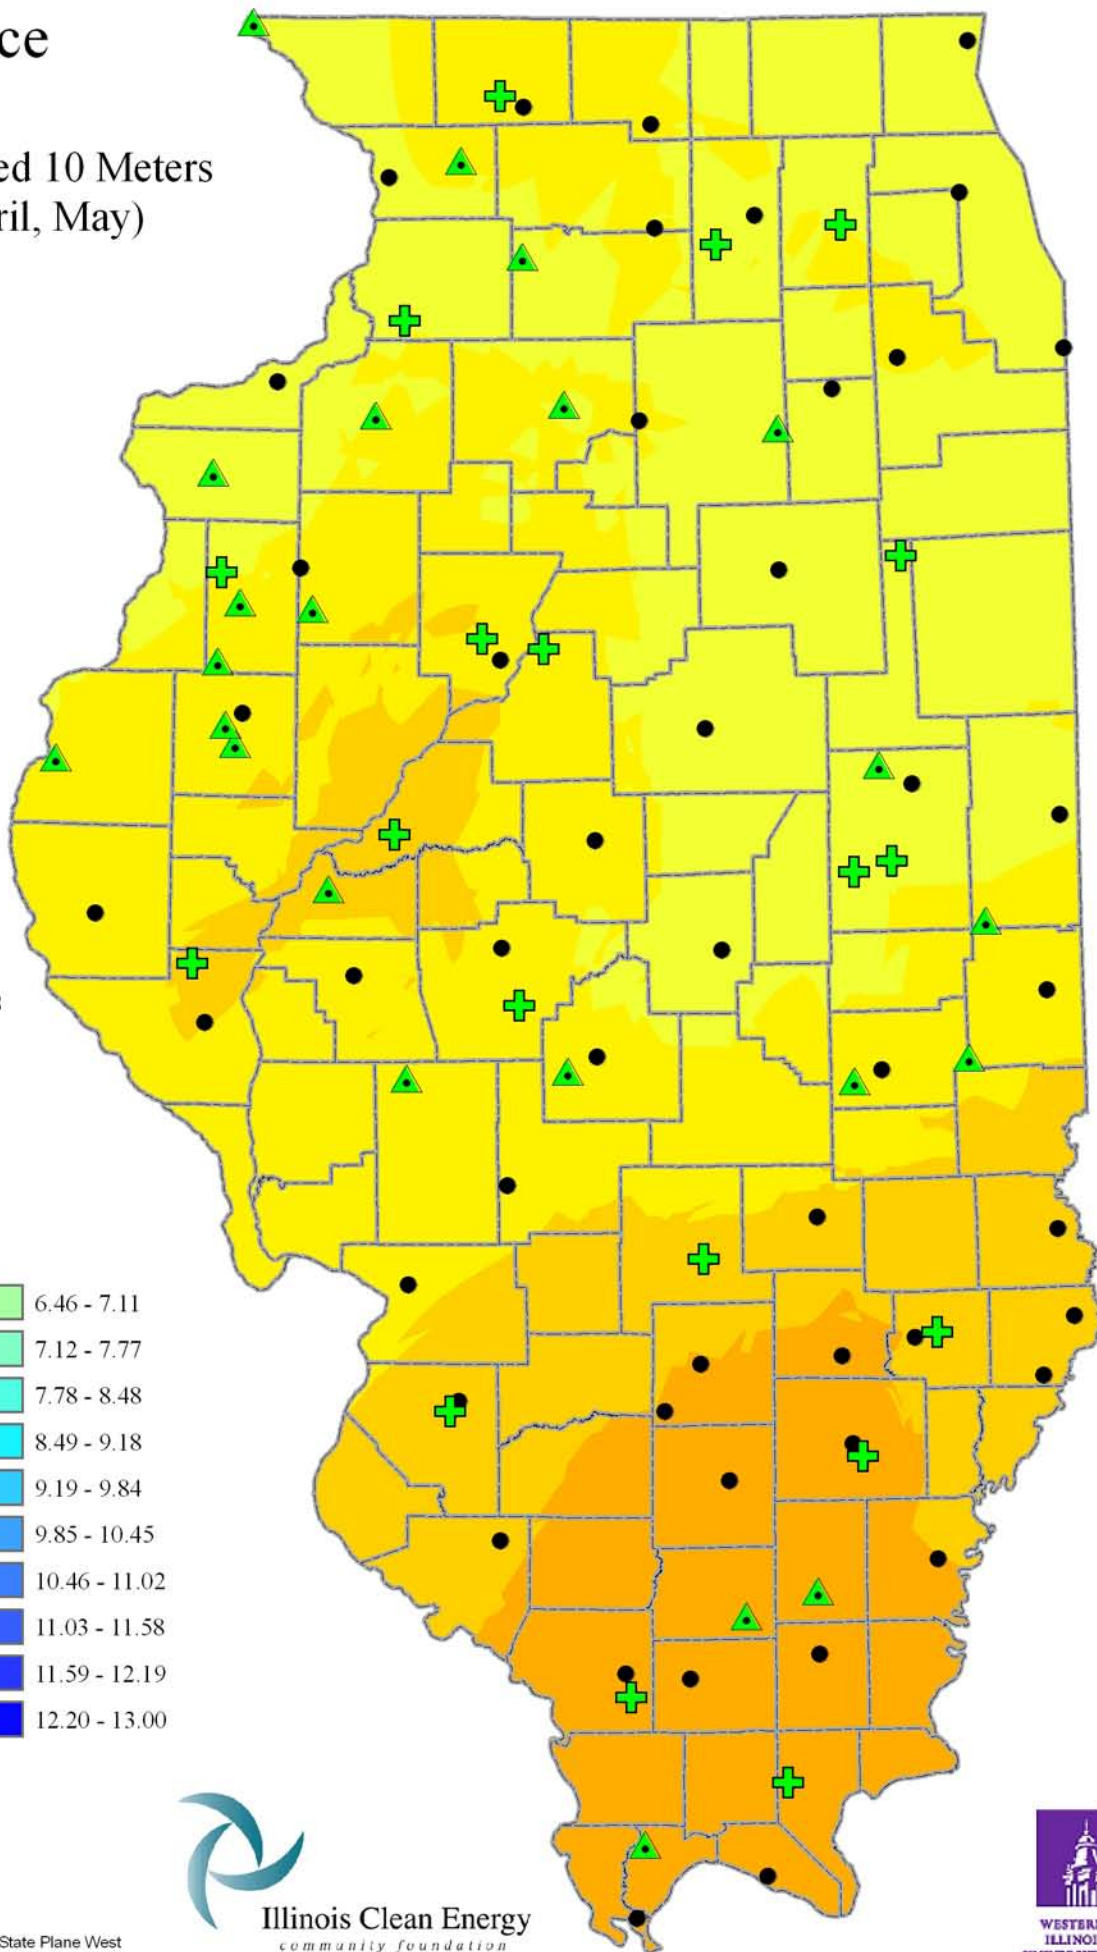

Wind Resource of Illinois

Average Wind Speed 10 Meters
Spring (March, April, May)
2005

-  ISWS Sites
-  Illinois Wind Sites
-  NWS Sites
-  Counties

Speed in M/S

Created: August 2008
Created By: Brock W. Terry
Datum/Projection: NAD 83 Illinois State Plane West