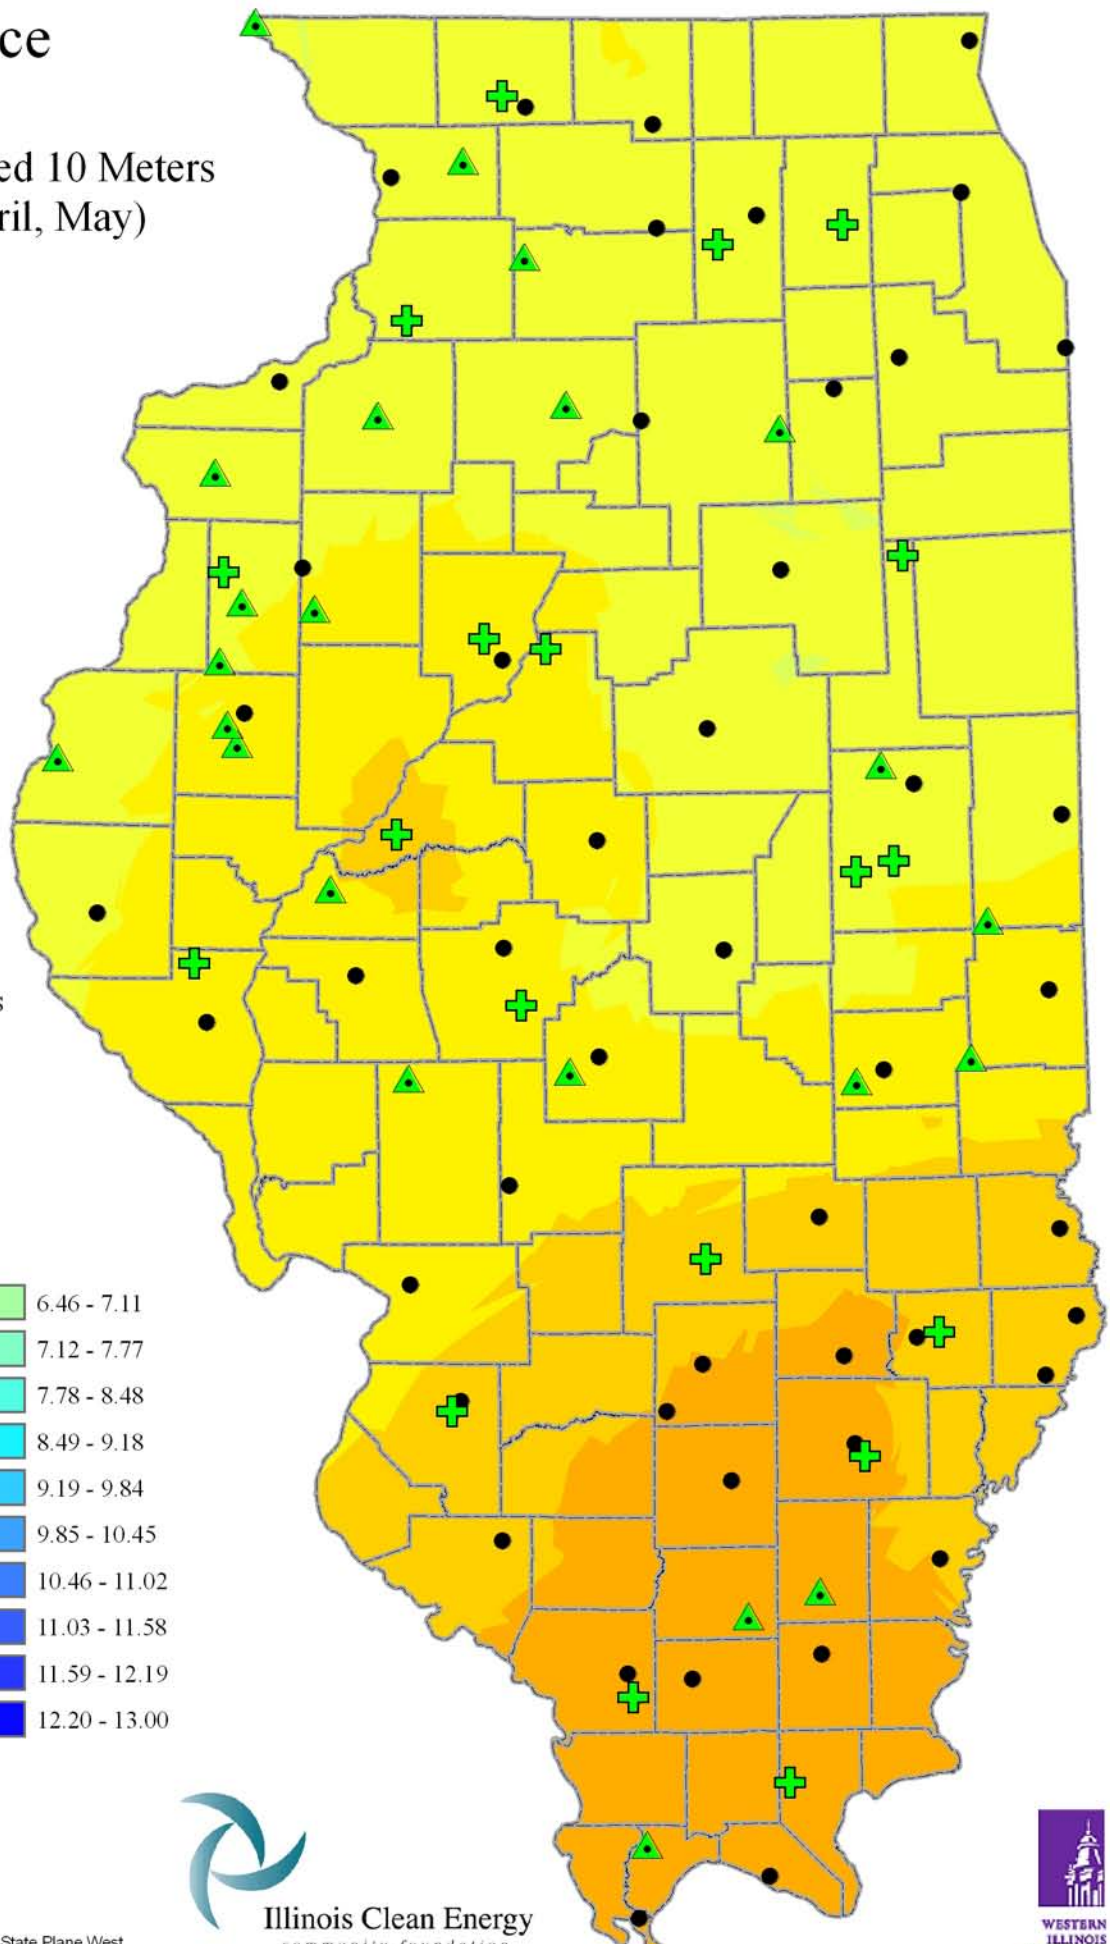

Wind Resource of Illinois

Average Wind Speed 10 Meters
Spring (March, April, May)
2006

-  ISWS Sites
-  Illinois Wind Sites
-  NWS Sites
-  Counties

Speed in M/S

Created: August 2008
Created By: Brock W. Terry
Datum/Projection: NAD 83 Illinois State Plane West