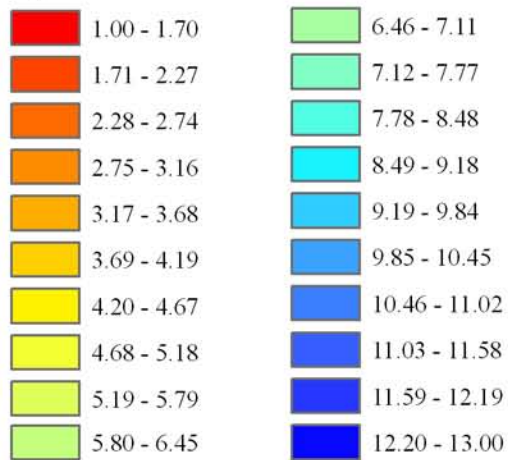

Wind Resource of Illinois

Average Wind Speed 10 Meters
Spring (March, April, May)
2006

-  ISWS Sites
-  Illinois Wind Sites
-  NWS Sites
-  Counties

Speed in M/S

Created: August 2008
Created By: Brock W. Terry
Datum/Projection: NAD 83 Illinois State Plane West