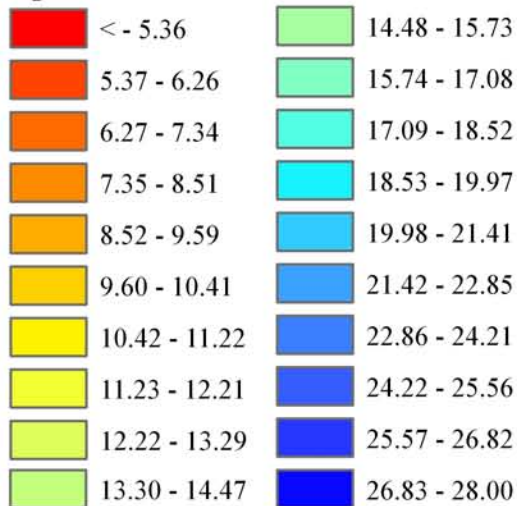

Wind Resource of Illinois

Average Wind Speed 10 Meters
Spring (March, April, May)
2005

-  ISWS Sites
-  Illinois Wind Sites
-  NWS Sites
-  Counties

Speed in MPH

Created: August 2008
Created By: Brock W. Terry
Datum/Projection: NAD 83 Illinois State Plane West