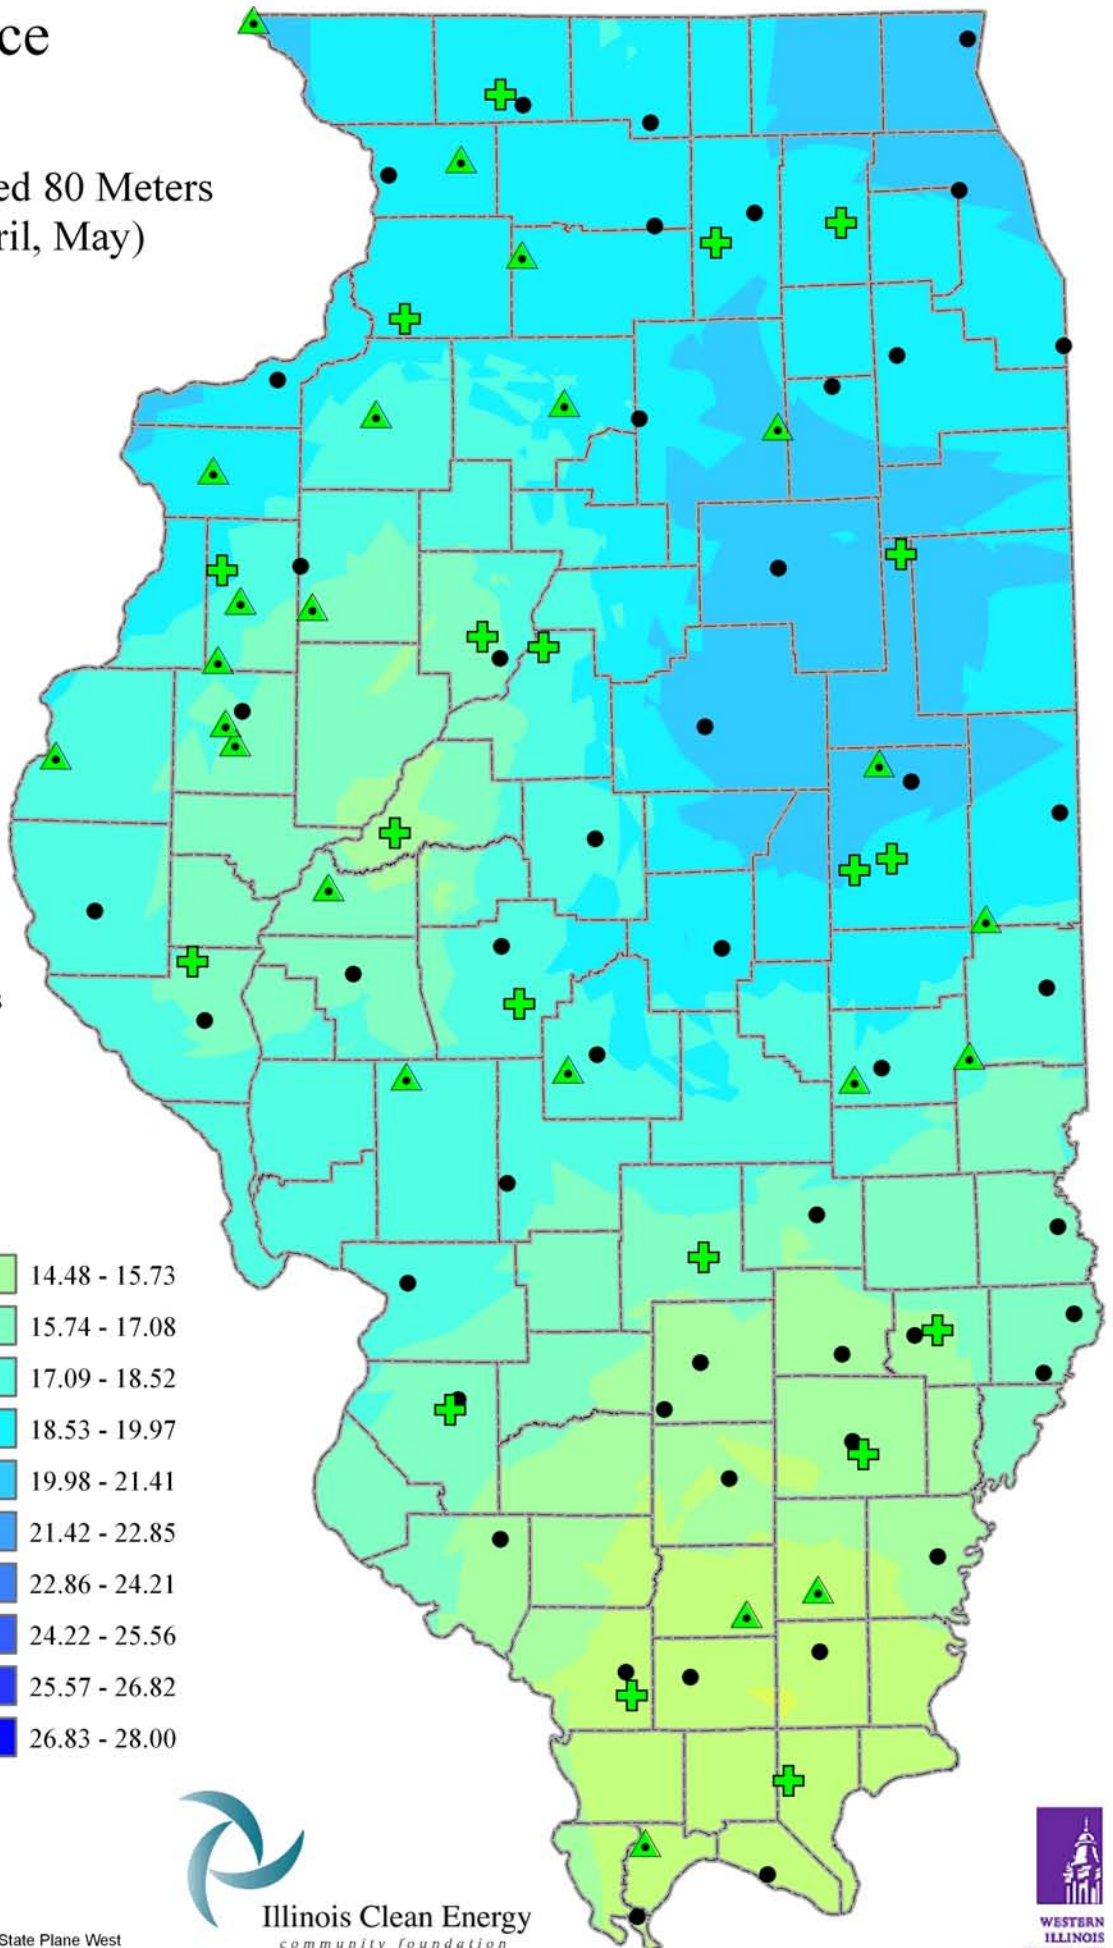

Wind Resource of Illinois

Average Wind Speed 80 Meters
Spring (March, April, May)
2005

-  ISWS Sites
-  Illinois Wind Sites
-  NWS Sites
-  Counties

Speed in MPH

Created: August 2008
Created By: Brock W. Terry
Datum/Projection: NAD 83 Illinois State Plane West