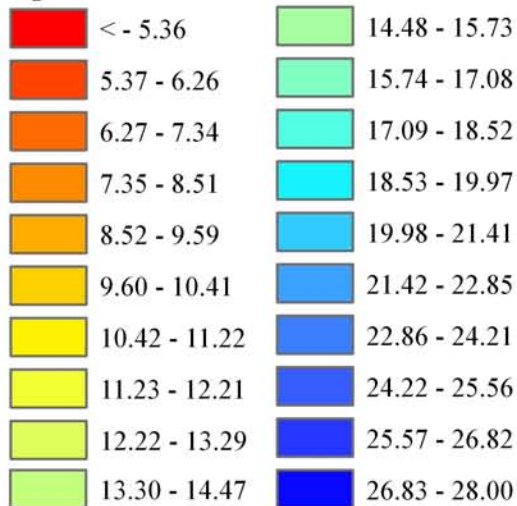

Wind Resource of Illinois

Average Wind Speed 80 Meters
Spring (March, April, May)
2005

-  ISWS Sites
-  Illinois Wind Sites
-  NWS Sites
-  Counties

Speed in MPH

Created: August 2008
Created By: Brock W. Terry
Datum/Projection: NAD 83 Illinois State Plane West