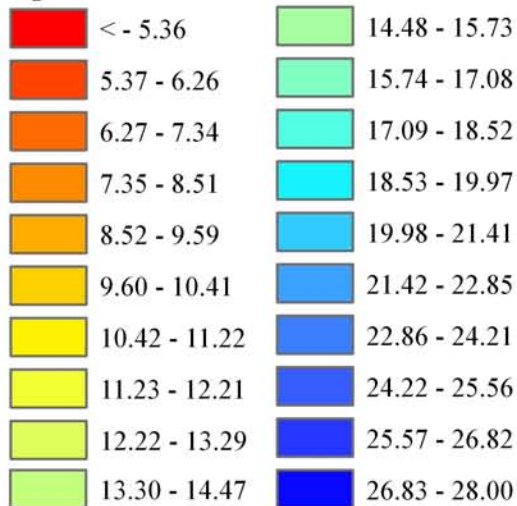

Wind Resource of Illinois

Average Wind Speed 10 Meters
Spring (March, April, May)
2006

- ISWS Sites
- Illinois Wind Sites
- NWS Sites
- Counties

Speed in MPH