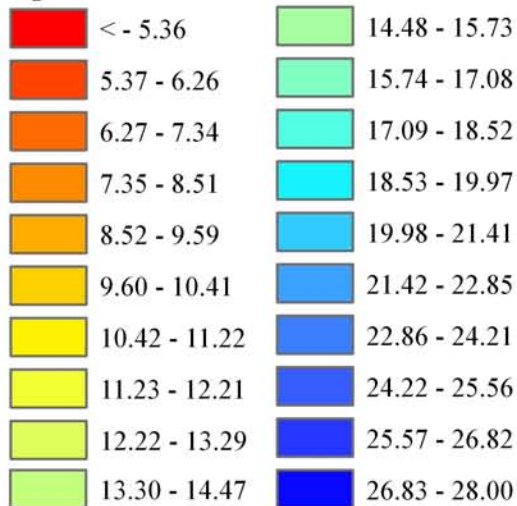

Wind Resource of Illinois

Average Wind Speed 10 Meters
Spring (March, April, May)
2007

-  ISWS Sites
-  Illinois Wind Sites
-  NWS Sites
-  Counties

Speed in MPH

Created: August 2008
Created By: Brock W. Terry
Datum/Projection: NAD 83 Illinois State Plane West