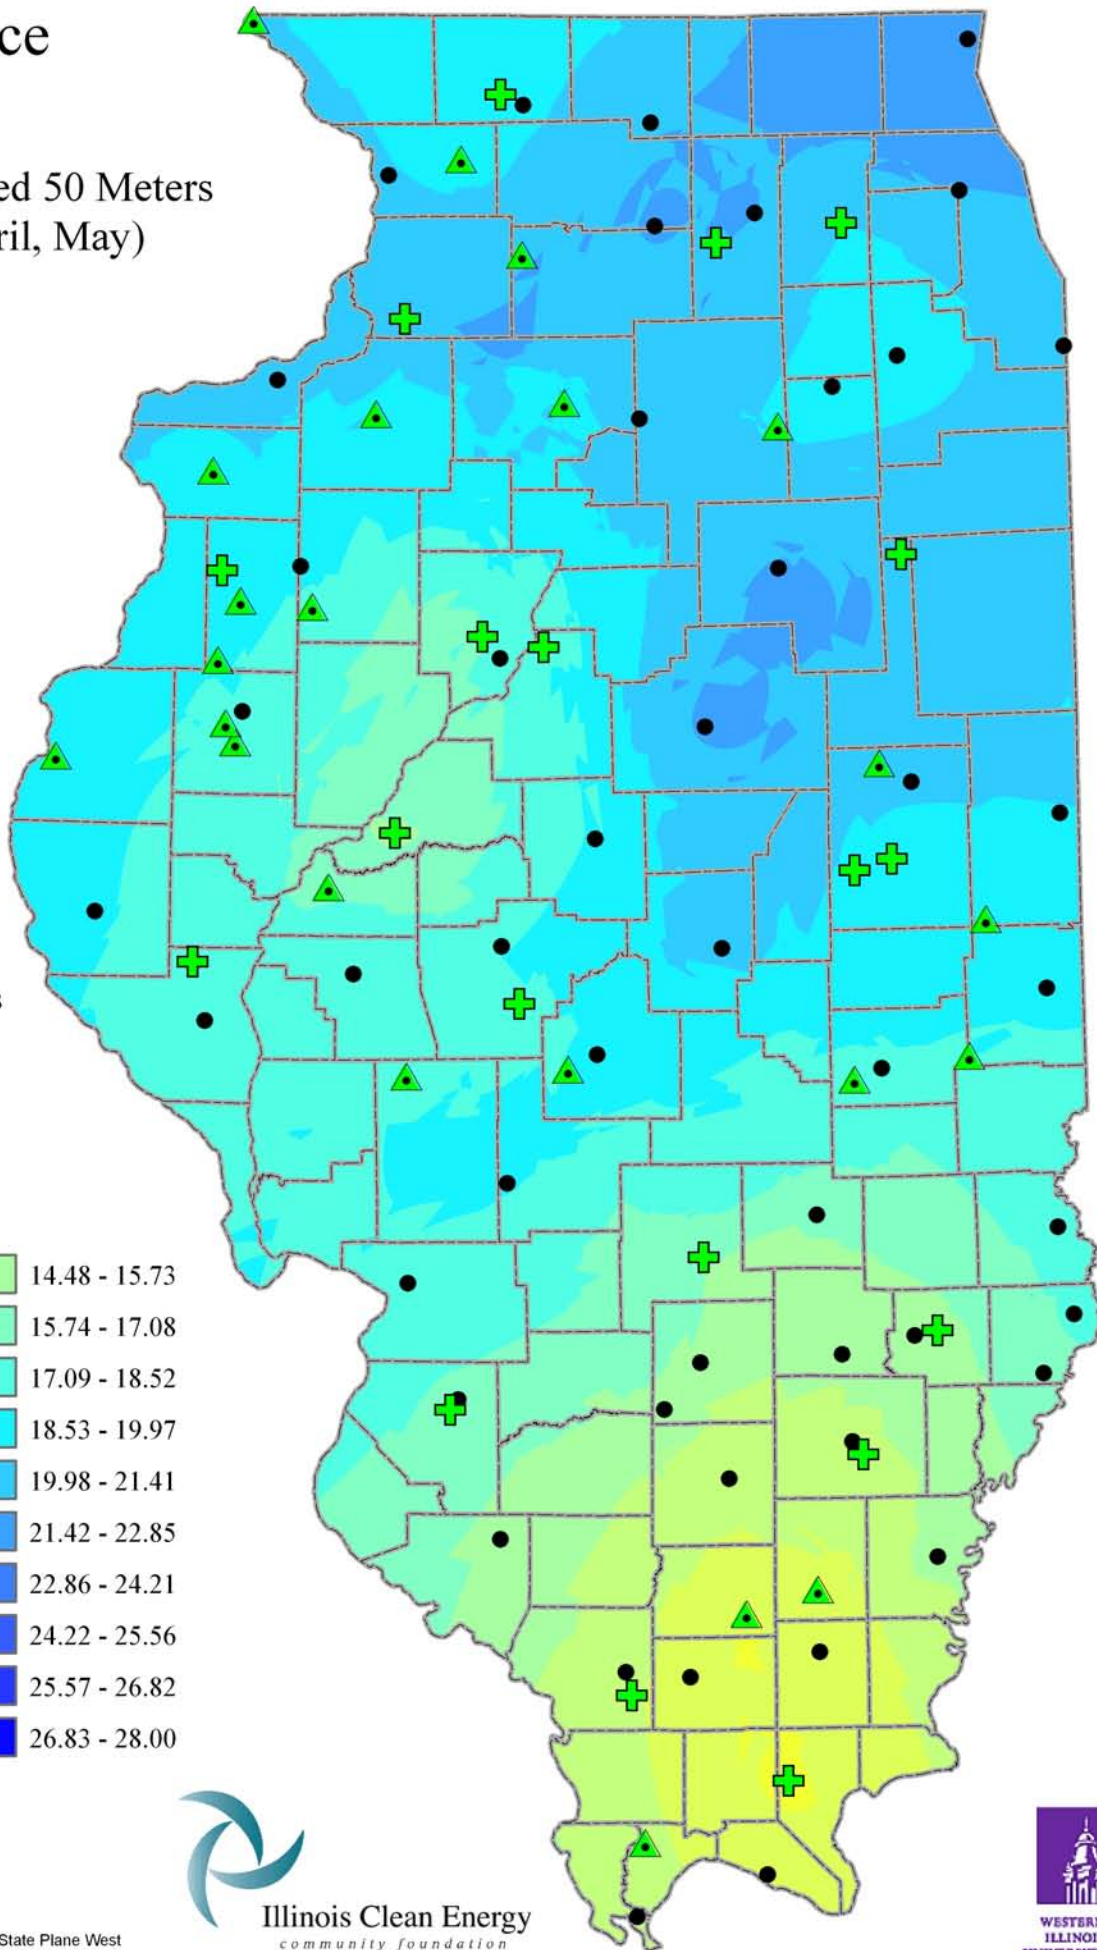

Wind Resource of Illinois

Average Wind Speed 50 Meters
Spring (March, April, May)
2007

-  ISWS Sites
-  Illinois Wind Sites
-  NWS Sites
-  Counties

Speed in MPH

Created: August 2008
Created By: Brock W. Terry
Datum/Projection: NAD 83 Illinois State Plane West