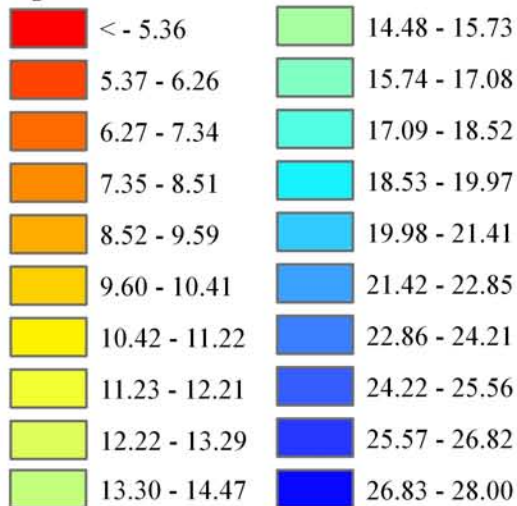

Wind Resource of Illinois

Average Wind Speed 50 Meters
Spring (March, April, May)
2007

-  ISWS Sites
-  Illinois Wind Sites
-  NWS Sites
-  Counties

Speed in MPH

Created: August 2008
Created By: Brock W. Terry
Datum/Projection: NAD 83 Illinois State Plane West