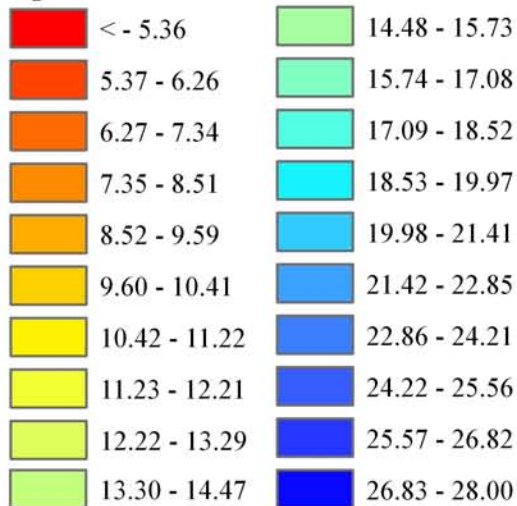

Wind Resource of Illinois

Average Wind Speed 80 Meters
Spring (March, April, May)
2007

-  ISWS Sites
-  Illinois Wind Sites
-  NWS Sites
-  Counties

Speed in MPH

Created: August 2008
Created By: Brock W. Terry
Datum/Projection: NAD 83 Illinois State Plane West