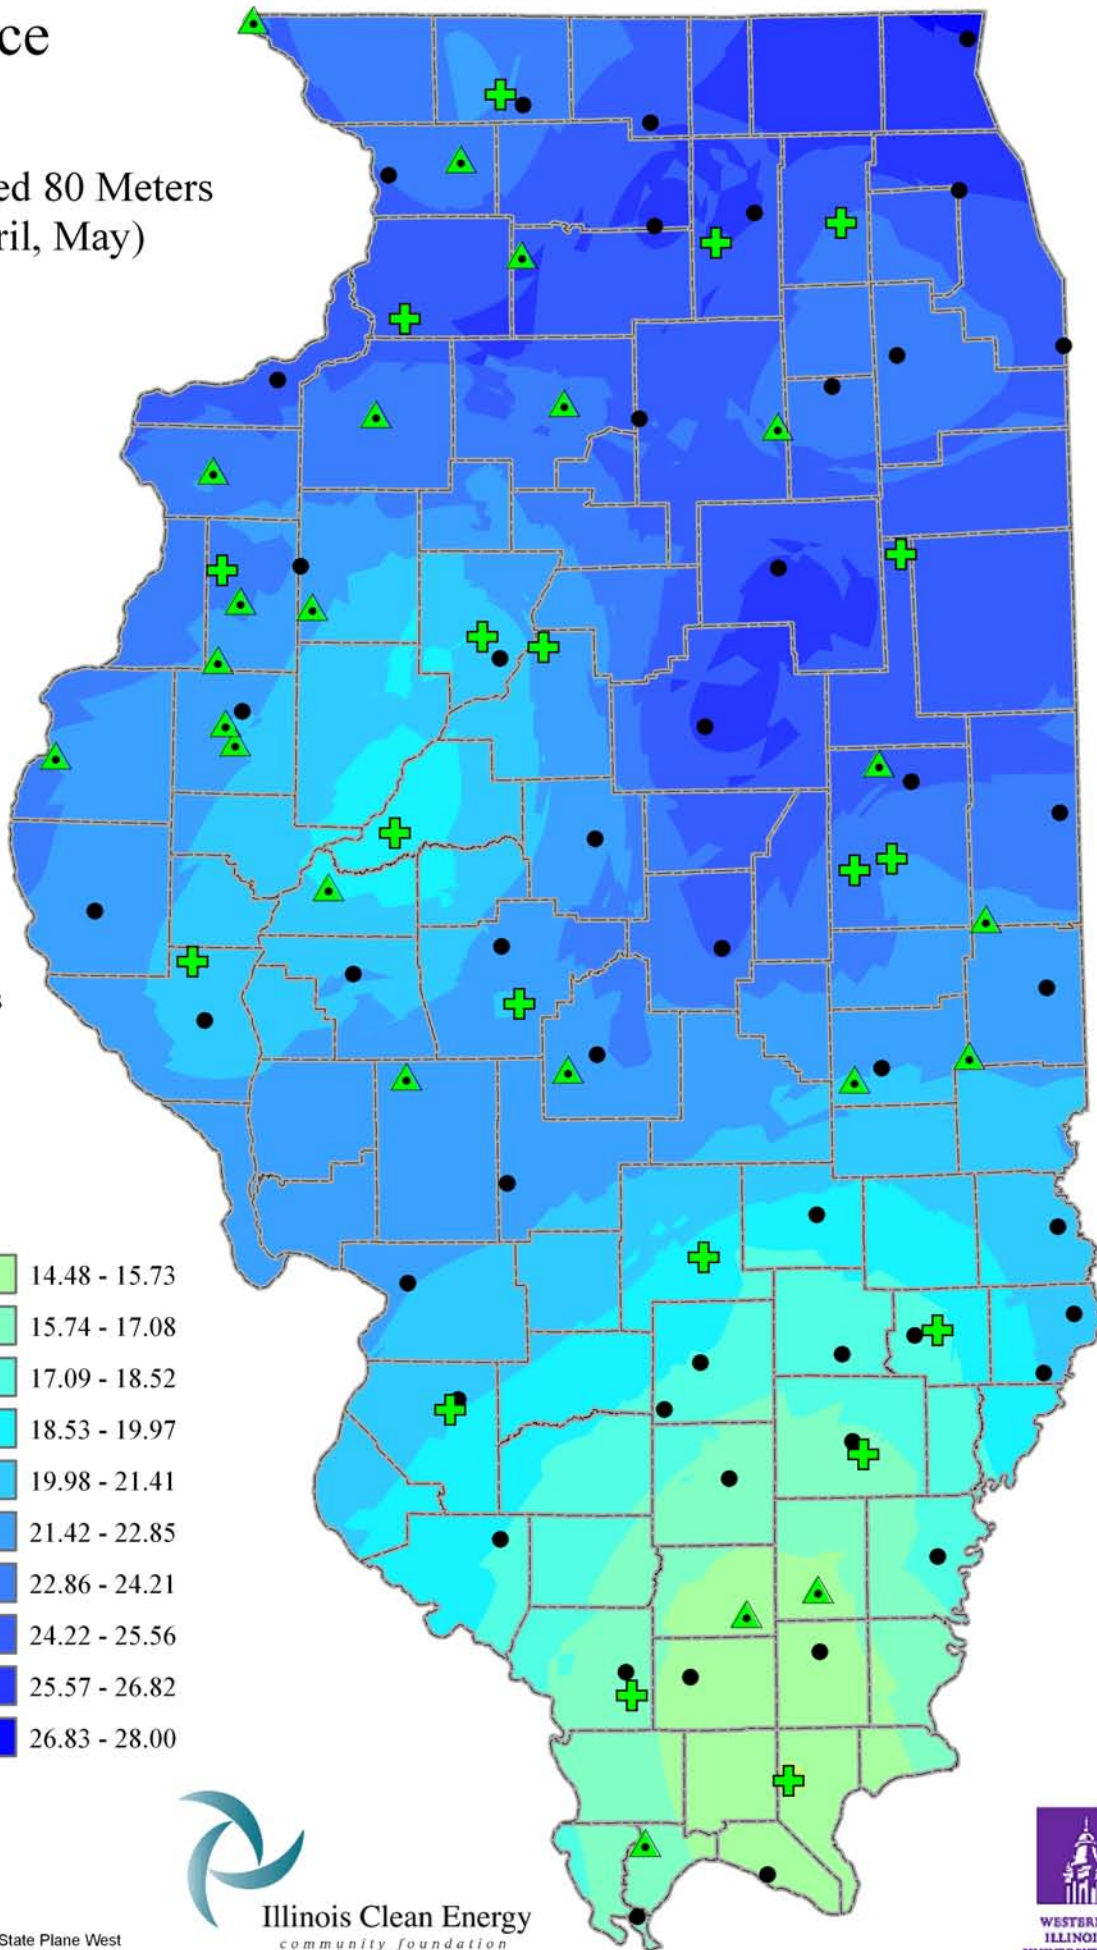

Wind Resource of Illinois

Average Wind Speed 80 Meters
Spring (March, April, May)
2007

-  ISWS Sites
-  Illinois Wind Sites
-  NWS Sites
-  Counties

Speed in MPH

Created: August 2008
Created By: Brock W. Terry
Datum/Projection: NAD 83 Illinois State Plane West