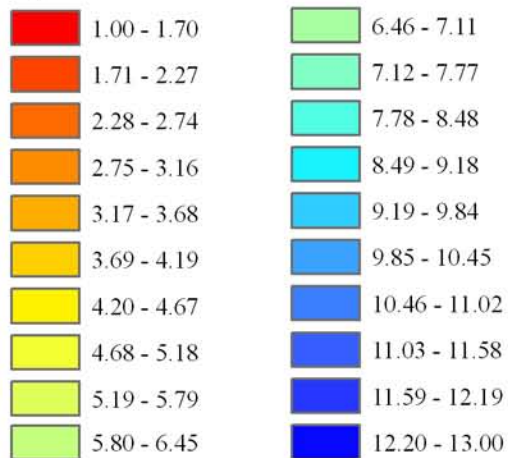

Wind Resource of Illinois

Average Wind Speed 10 Meters
Summer (June, July, August) 2005

-  ISWS Sites
-  Illinois Wind Sites
-  NWS Sites
-  Counties

Speed in M/S

Created: August 2008
Created By: Brock W. Terry
Datum/Projection: NAD 83 Illinois State Plane West