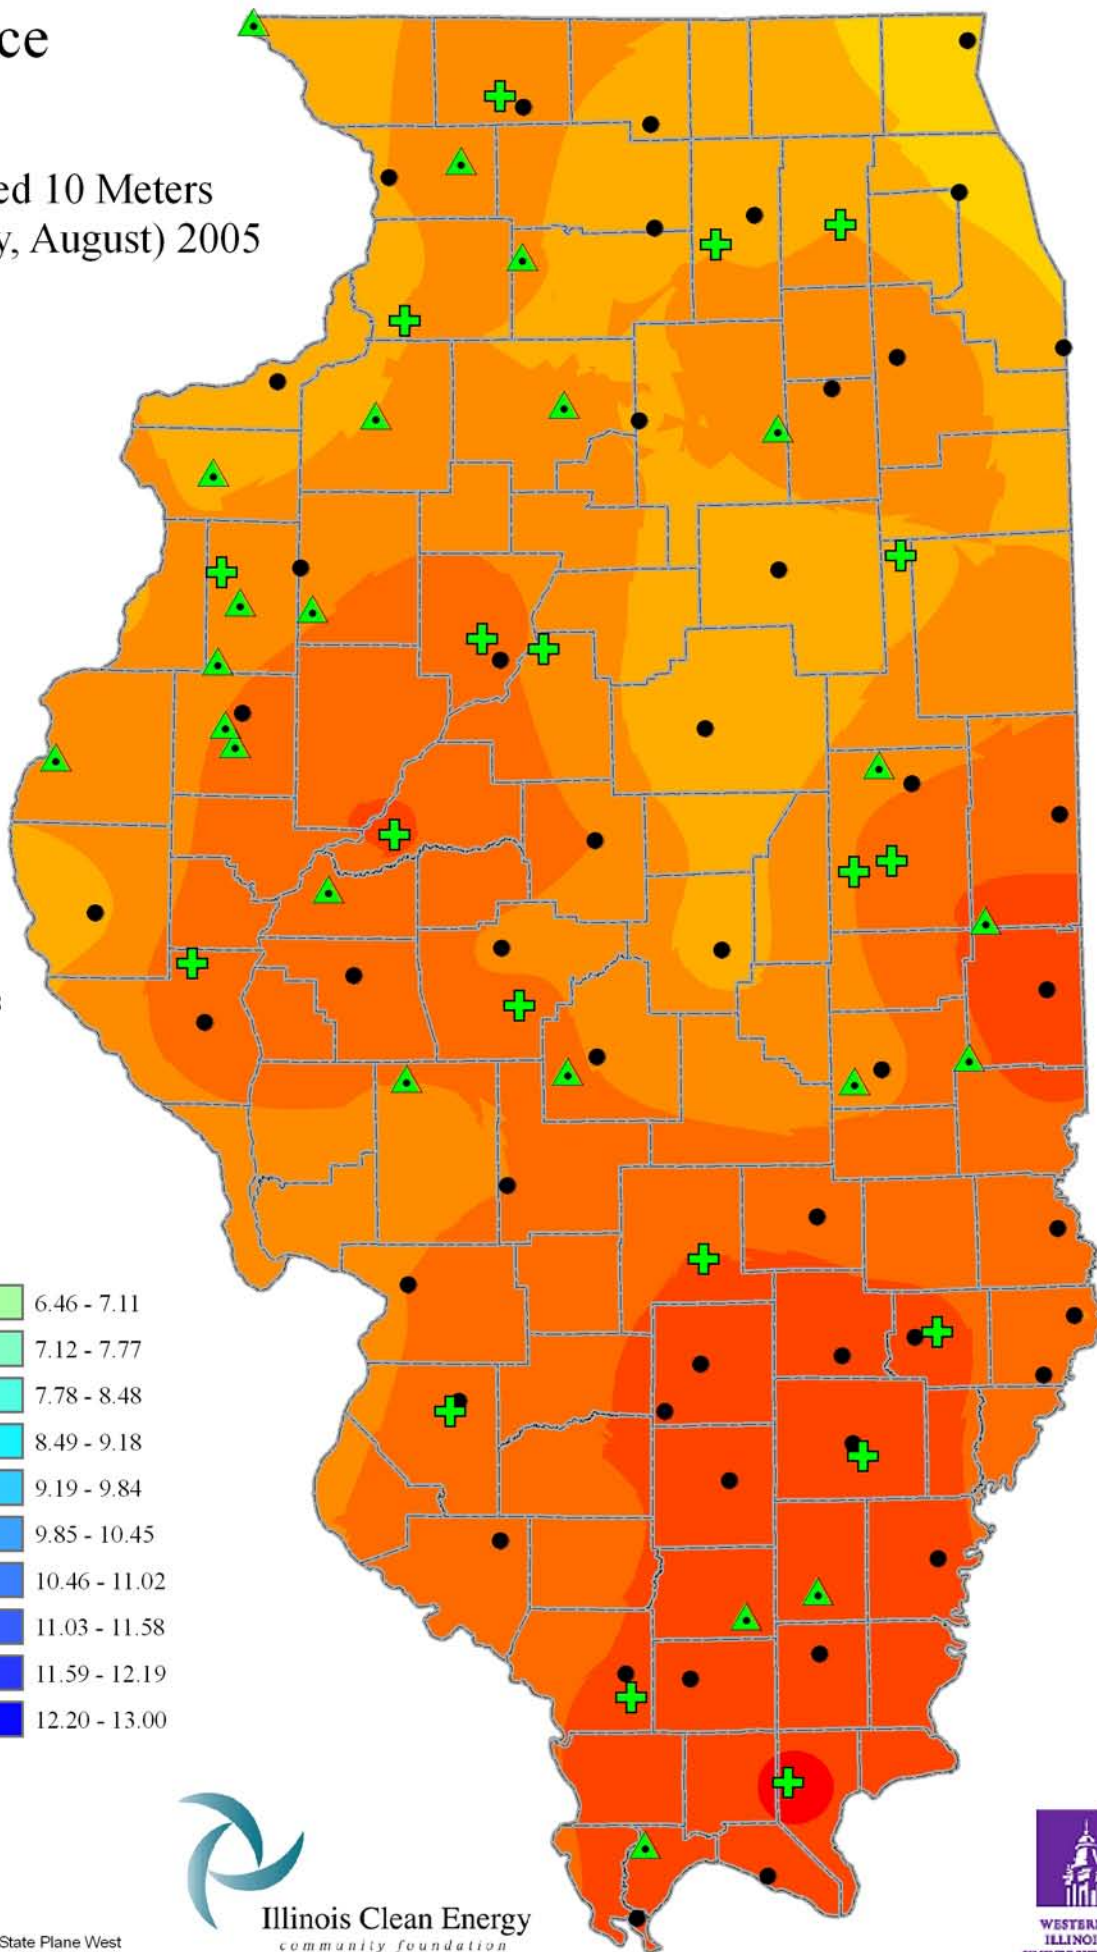

Wind Resource of Illinois

Average Wind Speed 10 Meters
Summer (June, July, August) 2005

-  ISWS Sites
-  Illinois Wind Sites
-  NWS Sites
-  Counties

Speed in M/S

Created: August 2008
Created By: Brock W. Terry
Datum/Projection: NAD 83 Illinois State Plane West