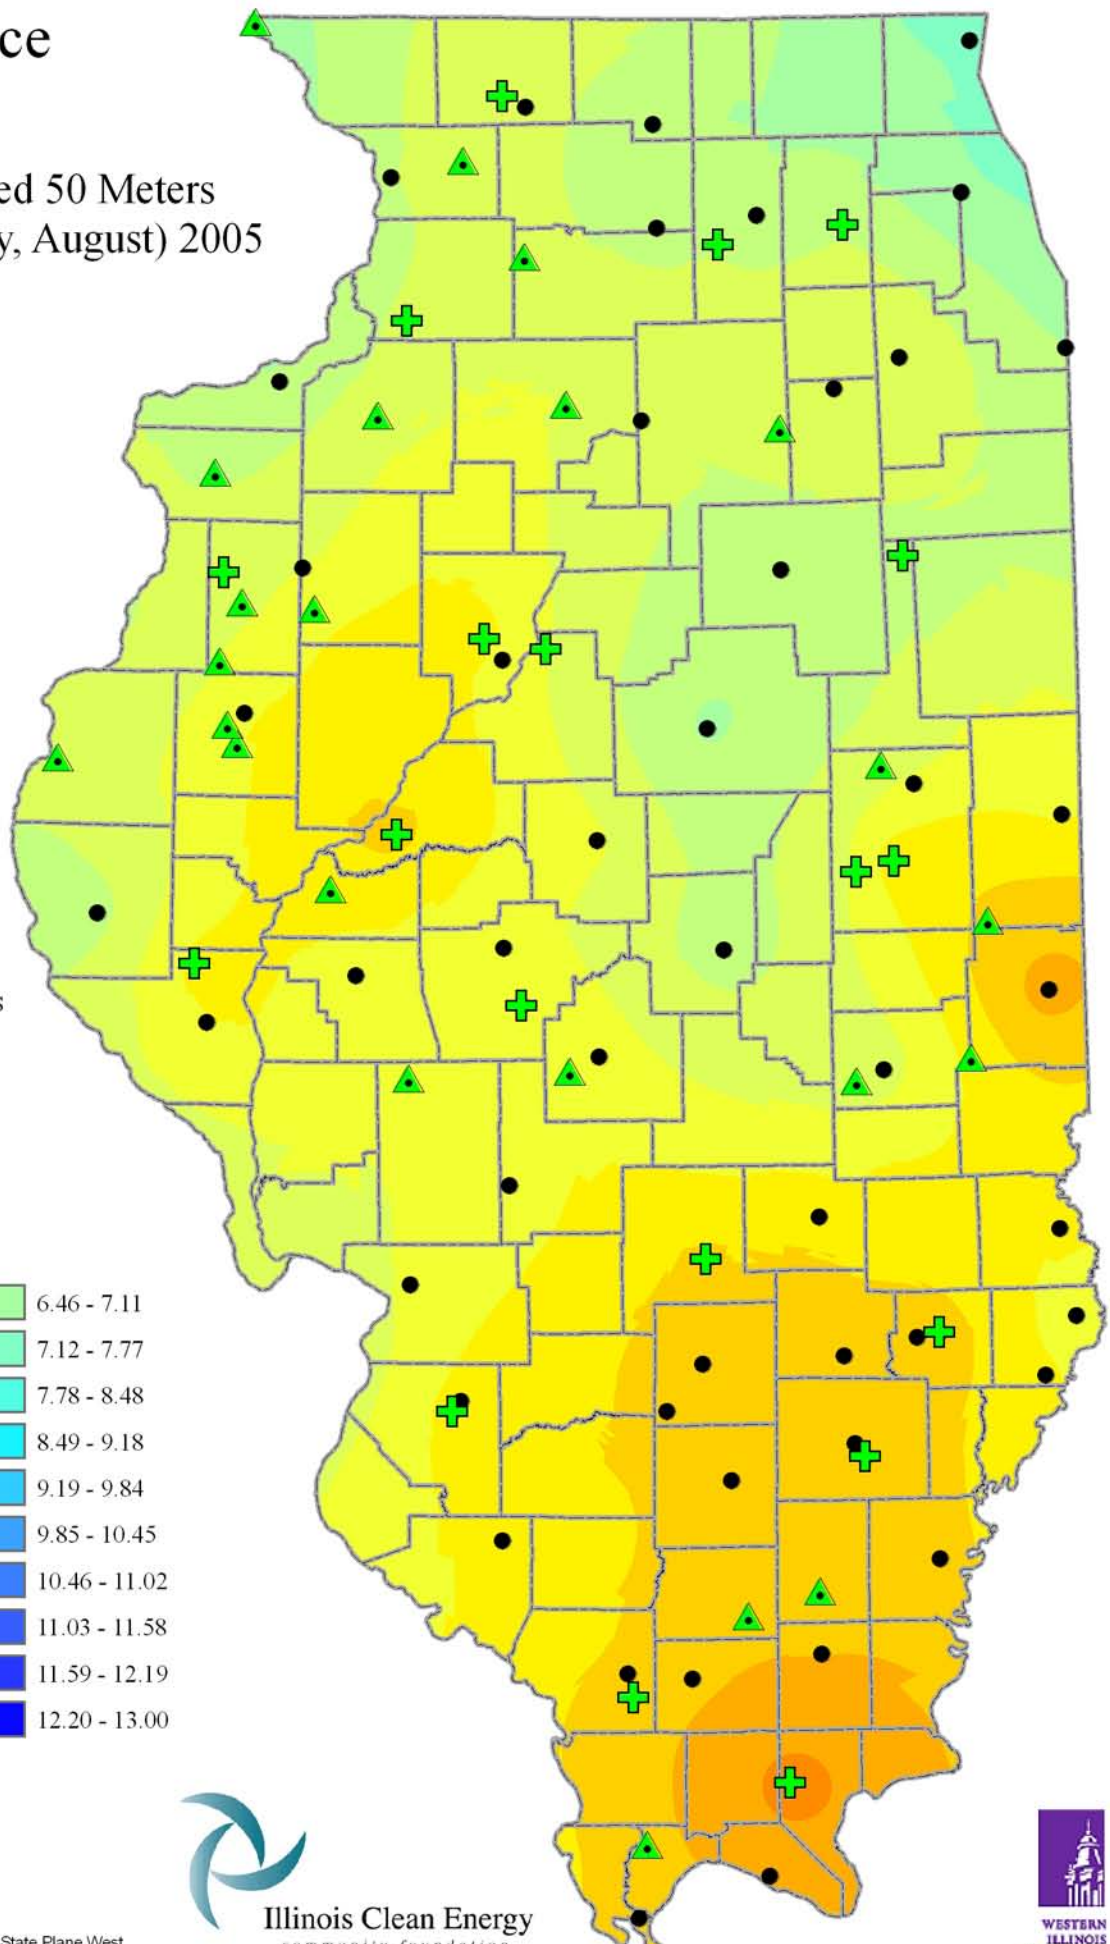

Wind Resource of Illinois

Average Wind Speed 50 Meters
Summer (June, July, August) 2005

-  ISWS Sites
-  Illinois Wind Sites
-  NWS Sites
-  Counties

Speed in M/S

Created: August 2008
Created By: Brock W. Terry
Datum/Projection: NAD 83 Illinois State Plane West