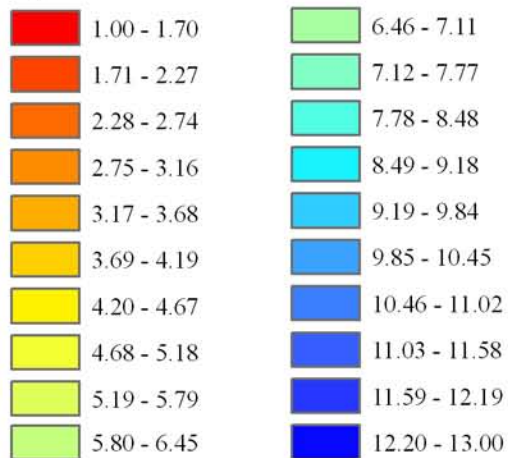

Wind Resource of Illinois

Average Wind Speed 50 Meters
Summer (June, July, August) 2005

-  ISWS Sites
-  Illinois Wind Sites
-  NWS Sites
-  Counties

Speed in M/S

Created: August 2008
Created By: Brock W. Terry
Datum/Projection: NAD 83 Illinois State Plane West