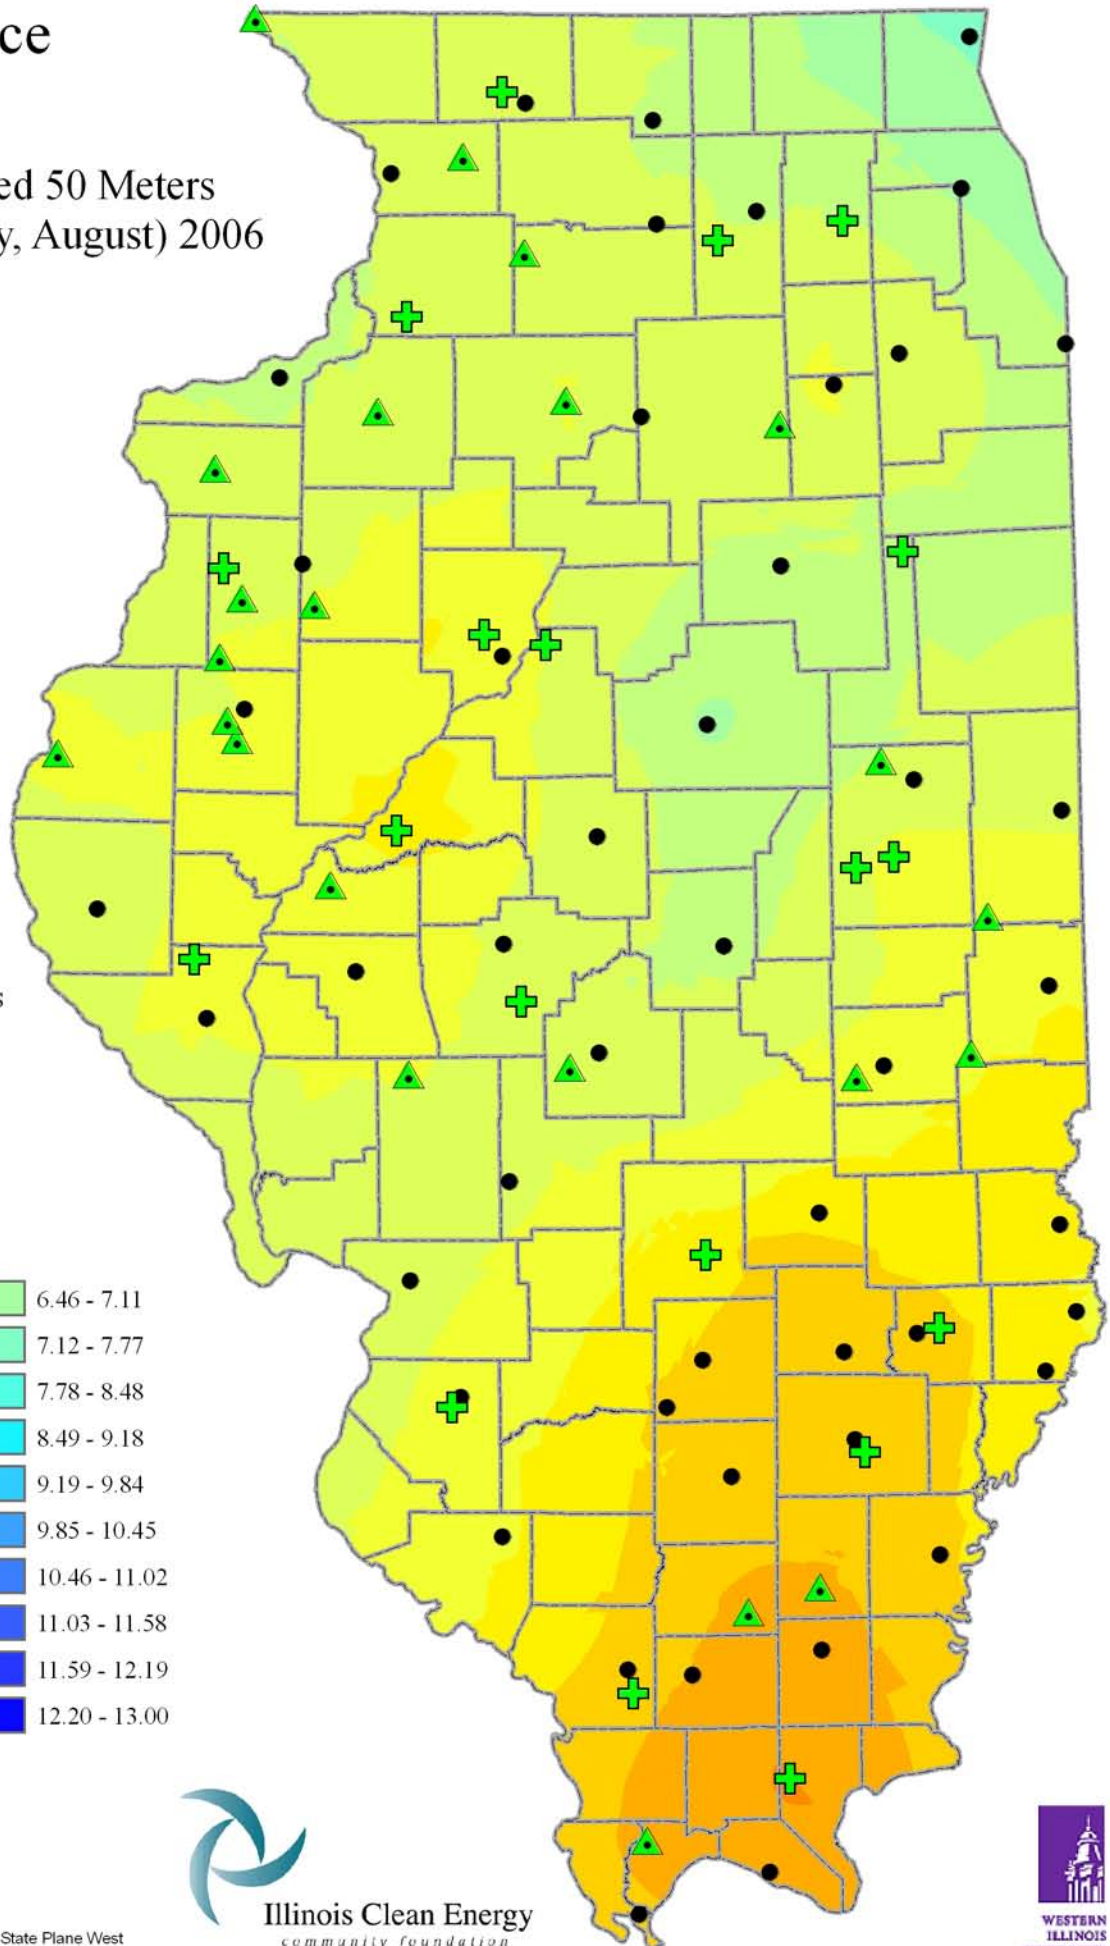

Wind Resource of Illinois

Average Wind Speed 50 Meters
Summer (June, July, August) 2006

-  ISWS Sites
-  Illinois Wind Sites
-  NWS Sites
-  Counties

Speed in M/S

Created: August 2008
Created By: Brock W. Terry
Datum/Projection: NAD 83 Illinois State Plane West

Illinois Clean Energy
community foundation