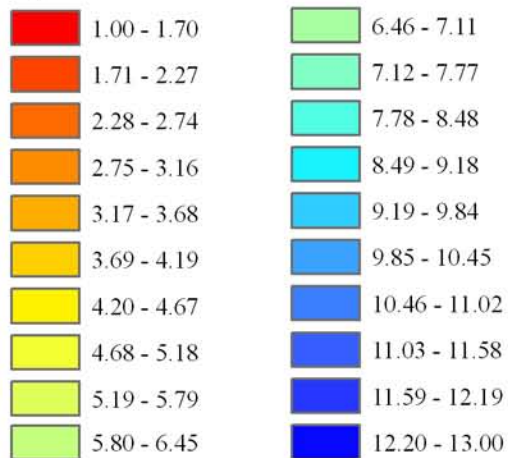

Wind Resource of Illinois

Average Wind Speed 50 Meters
Summer (June, July, August) 2006

-  ISWS Sites
-  Illinois Wind Sites
-  NWS Sites
-  Counties

Speed in M/S

Created: August 2008
Created By: Brock W. Terry
Datum/Projection: NAD 83 Illinois State Plane West