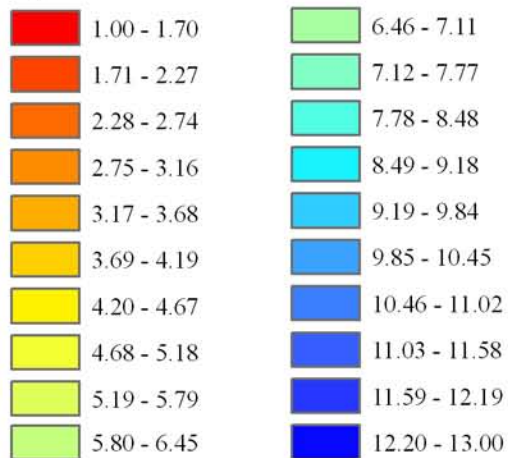

Wind Resource of Illinois

Average Wind Speed 80 Meters
Summer (June, July, August) 2006

- ISWS Sites
- Illinois Wind Sites
- NWS Sites
- Counties

Speed in M/S

Created: August 2008
Created By: Brock W. Terry
Datum/Projection: NAD 83 Illinois State Plane West

Illinois Clean Energy
community foundation