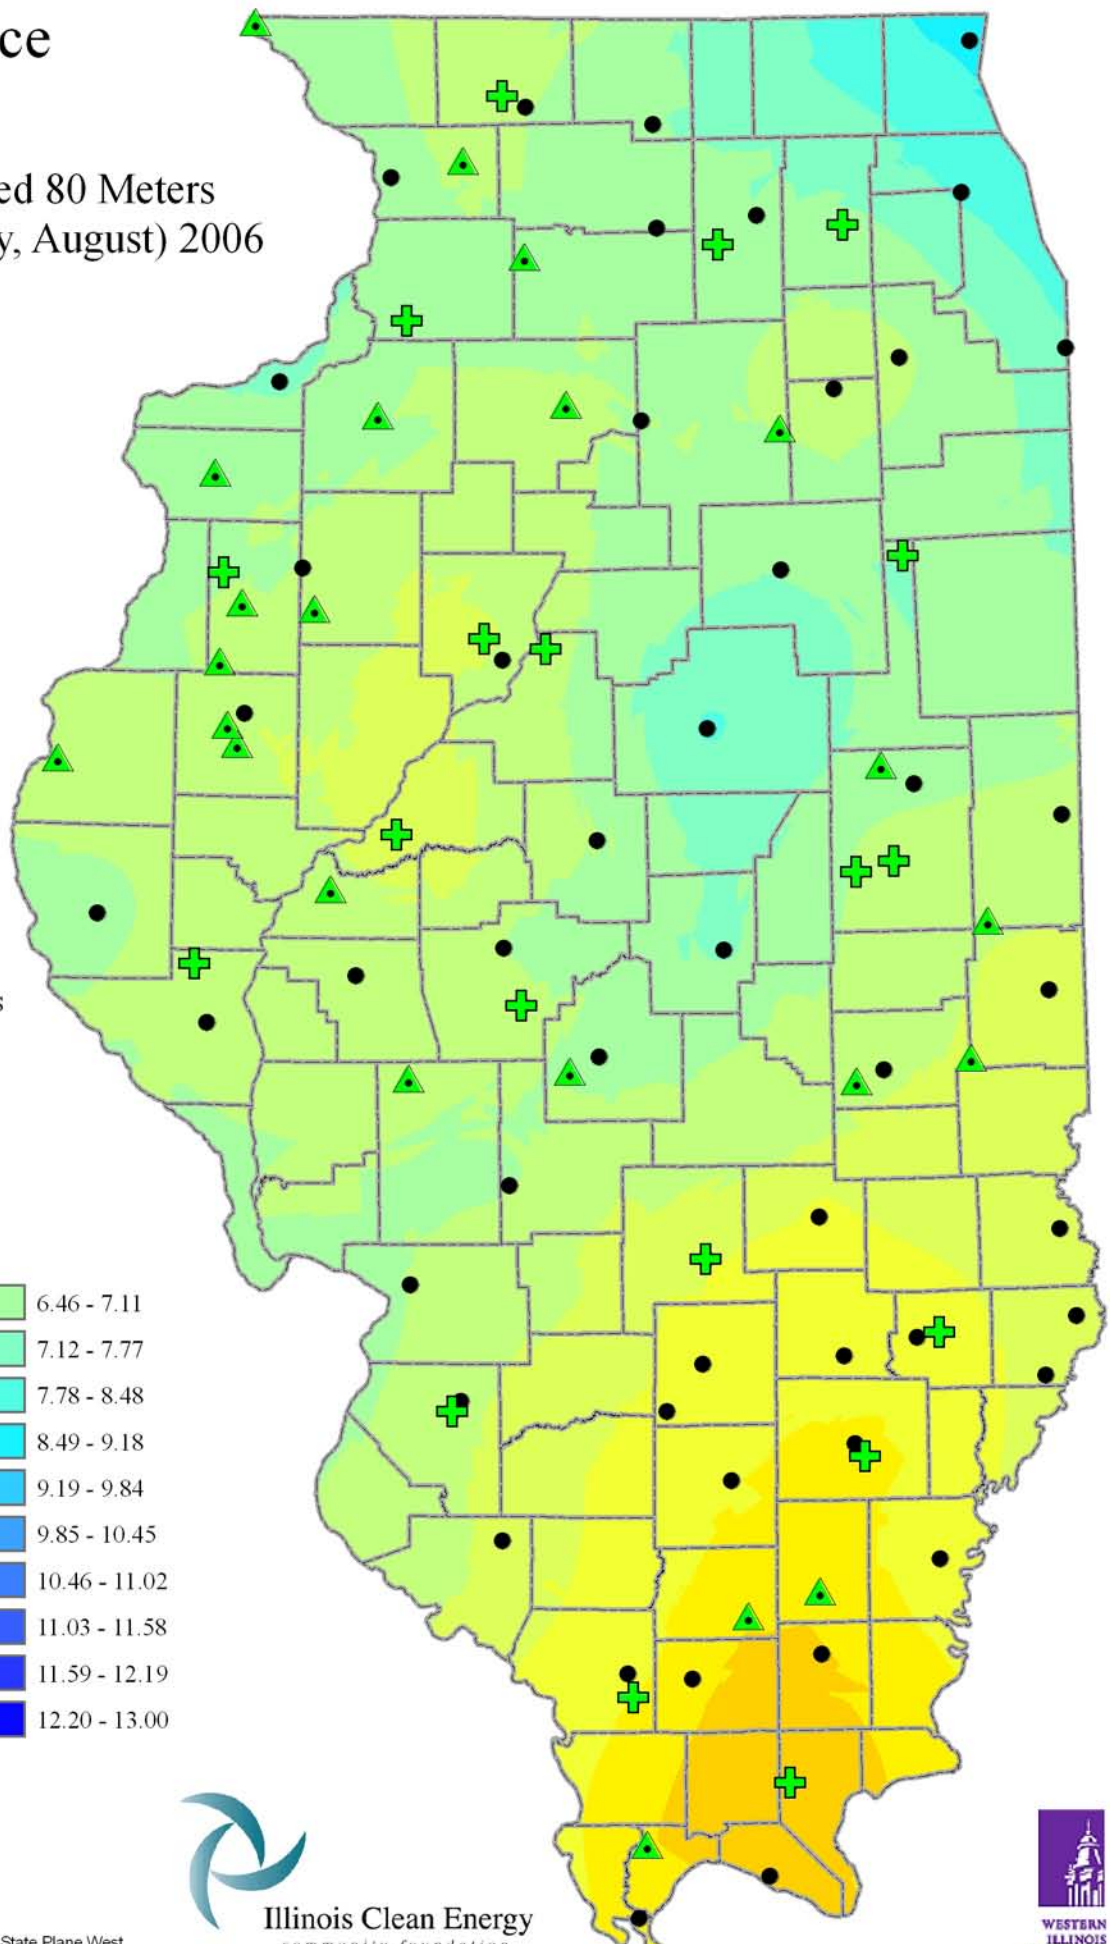

# Wind Resource of Illinois

Average Wind Speed 80 Meters  
Summer (June, July, August) 2006

-  ISWS Sites
-  Illinois Wind Sites
-  NWS Sites
-  Counties

## Speed in M/S

Created: August 2008  
Created By: Brock W. Terry  
Datum/Projection: NAD 83 Illinois State Plane West

Illinois Clean Energy  
community foundation