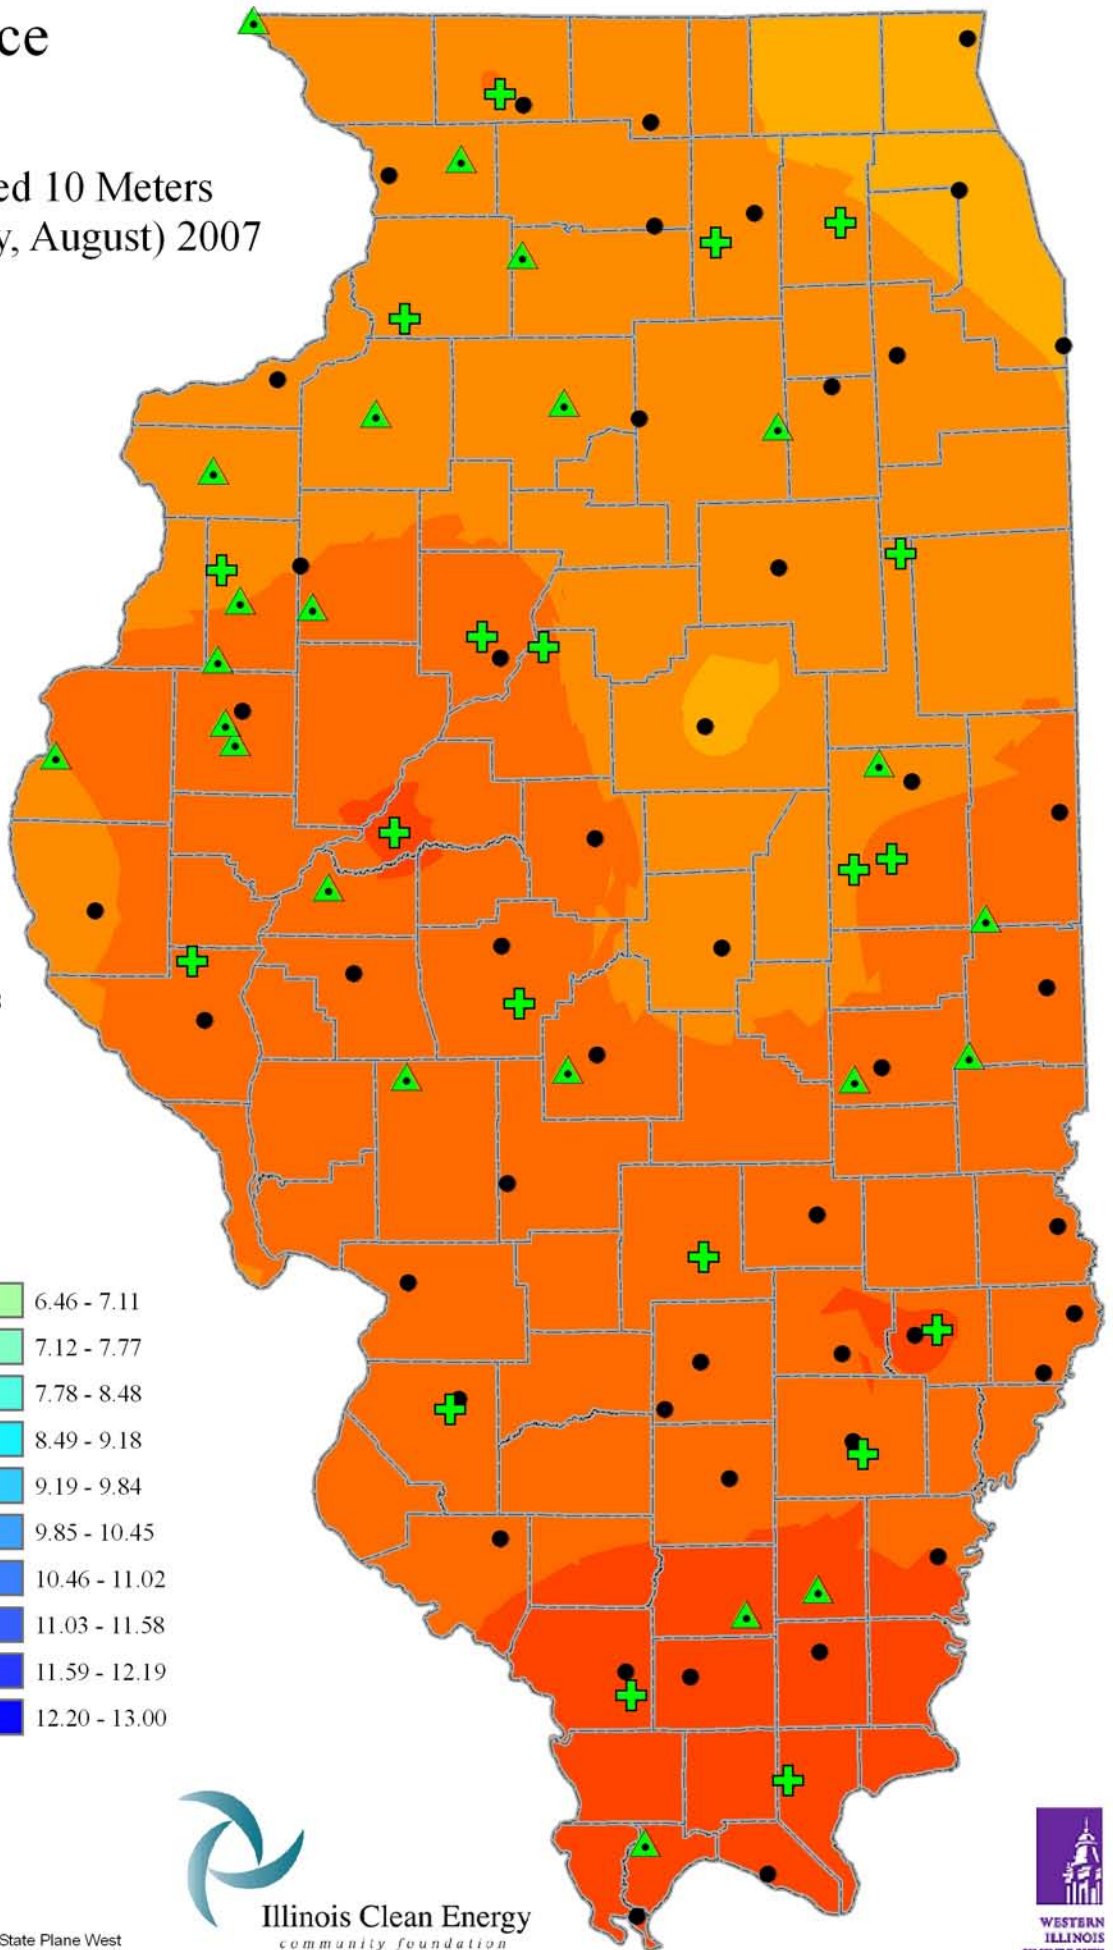

# Wind Resource of Illinois

Average Wind Speed 10 Meters  
Summer (June, July, August) 2007

-  ISWS Sites
-  Illinois Wind Sites
-  NWS Sites
-  Counties

## Speed in M/S

Created: August 2008  
Created By: Brock W. Terry  
Datum/Projection: NAD 83 Illinois State Plane West

Illinois Clean Energy  
community foundation