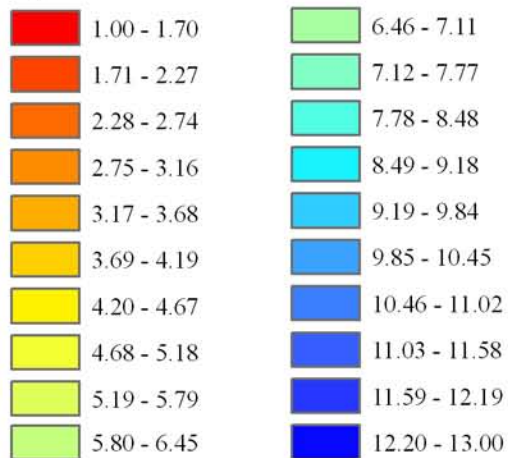

Wind Resource of Illinois

Average Wind Speed 10 Meters
Summer (June, July, August) 2007

- ISWS Sites
- Illinois Wind Sites
- NWS Sites
- Counties

Speed in M/S

Created: August 2008
Created By: Brock W. Terry
Datum/Projection: NAD 83 Illinois State Plane West

Illinois Clean Energy
community foundation