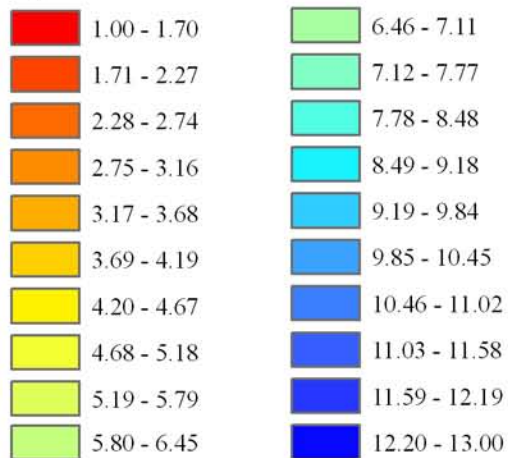

Wind Resource of Illinois

Average Wind Speed 80 Meters
Summer (June, July, August) 2007

- ISWS Sites
- Illinois Wind Sites
- NWS Sites
- Counties

Speed in M/S

Created: August 2008
Created By: Brock W. Terry
Datum/Projection: NAD 83 Illinois State Plane West

Illinois Clean Energy
community foundation