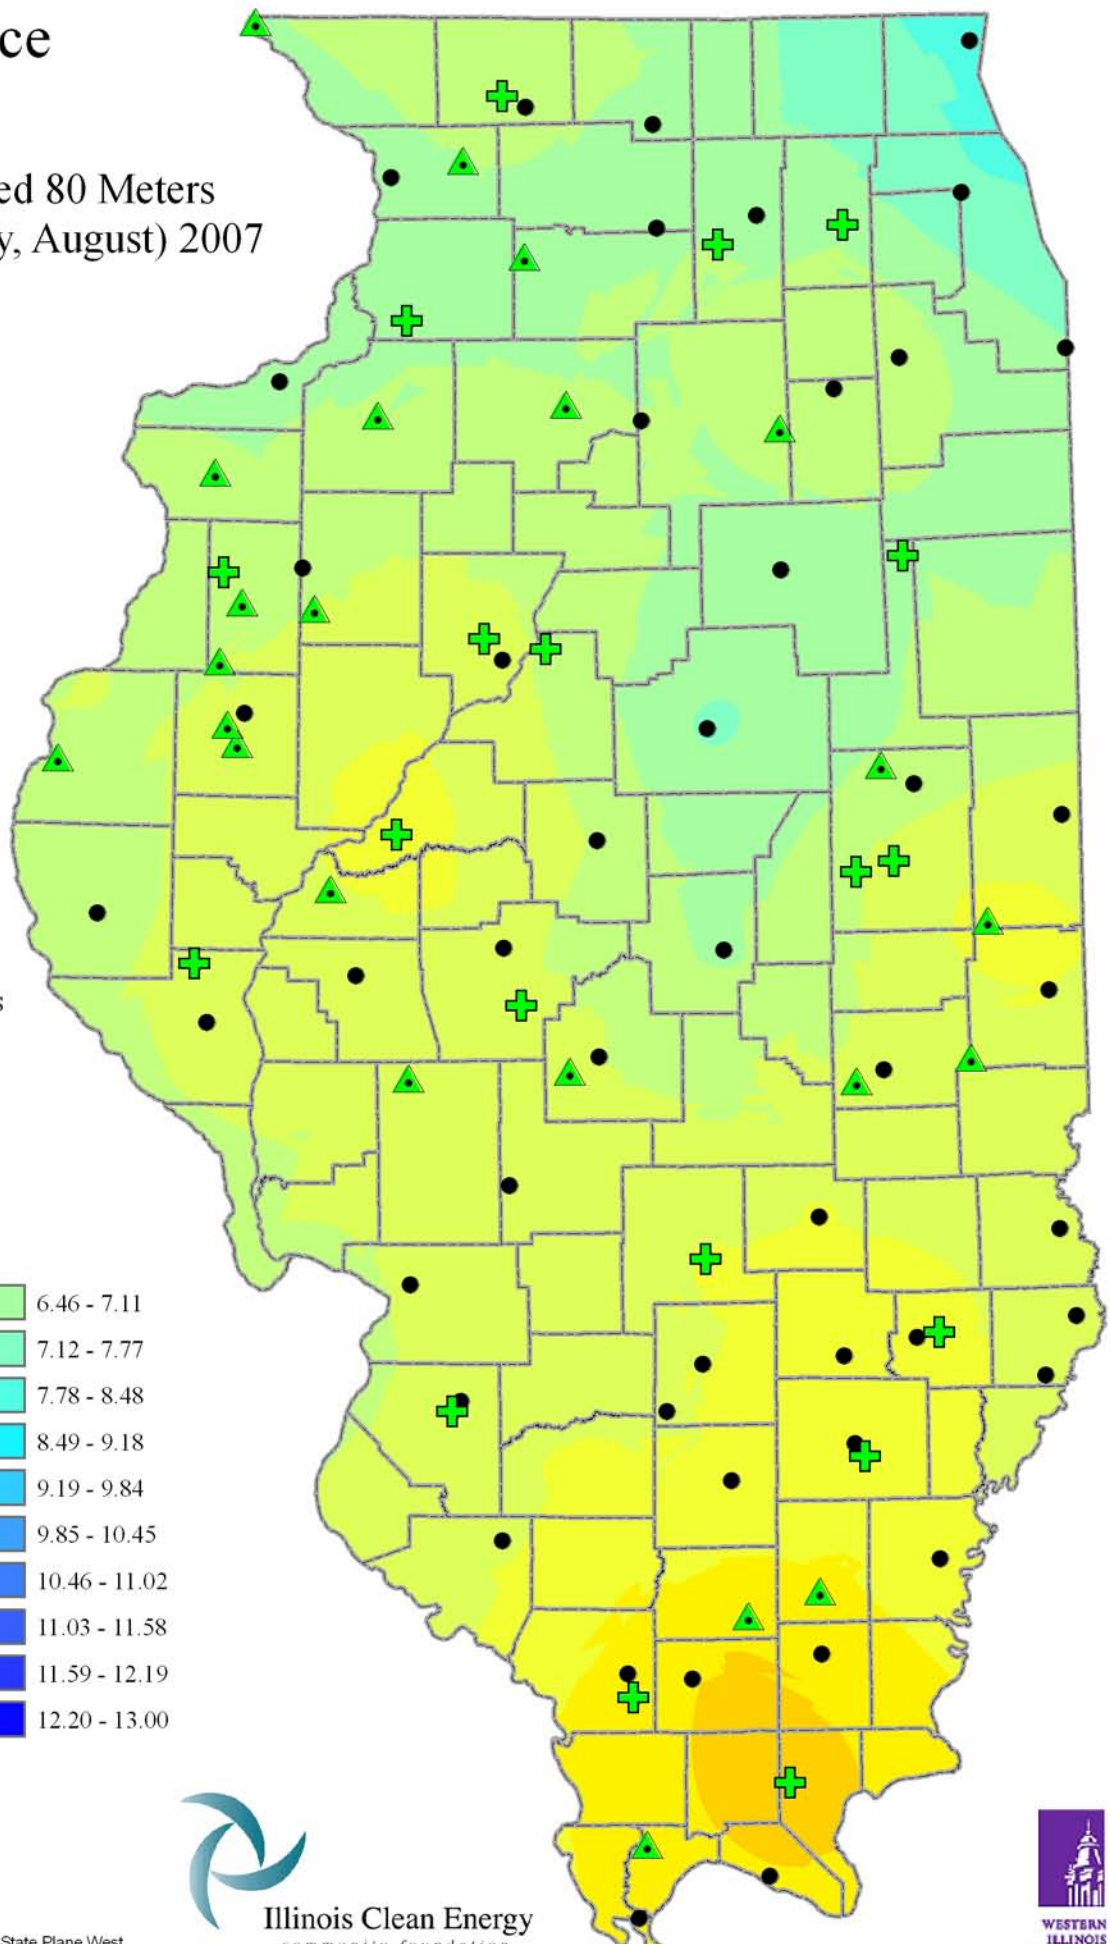

# Wind Resource of Illinois

Average Wind Speed 80 Meters  
Summer (June, July, August) 2007

-  ISWS Sites
-  Illinois Wind Sites
-  NWS Sites
-  Counties

## Speed in M/S

Created: August 2008  
Created By: Brock W. Terry  
Datum/Projection: NAD 83 Illinois State Plane West

Illinois Clean Energy  
community foundation