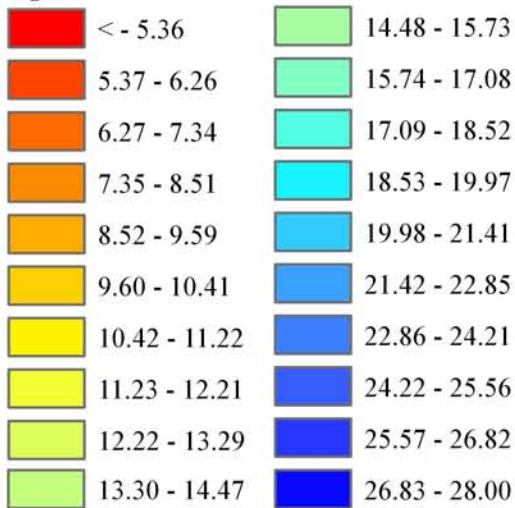

Wind Resource of Illinois

Average Wind Speed 10 Meters
Summer (June, July, August) 2005

- ISWS Sites
- Illinois Wind Sites
- NWS Sites
- Counties

Speed in MPH