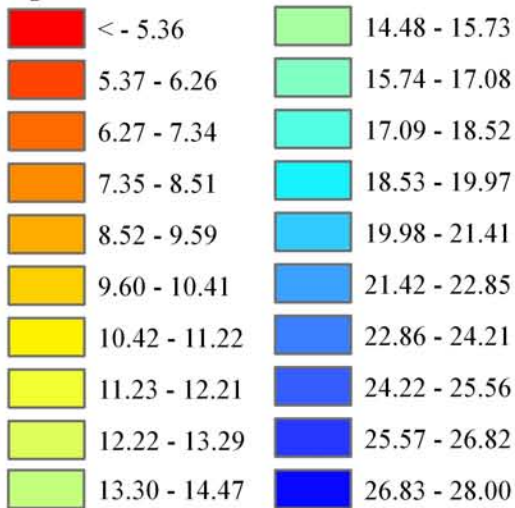

Wind Resource of Illinois

Average Wind Speed 10 Meters
Summer (June, July, August) 2006

-  ISWS Sites
-  Illinois Wind Sites
-  NWS Sites
-  Counties

Speed in MPH

Created: August 2008
Created By: Brock W. Terry
Datum/Projection: NAD 83 Illinois State Plane West