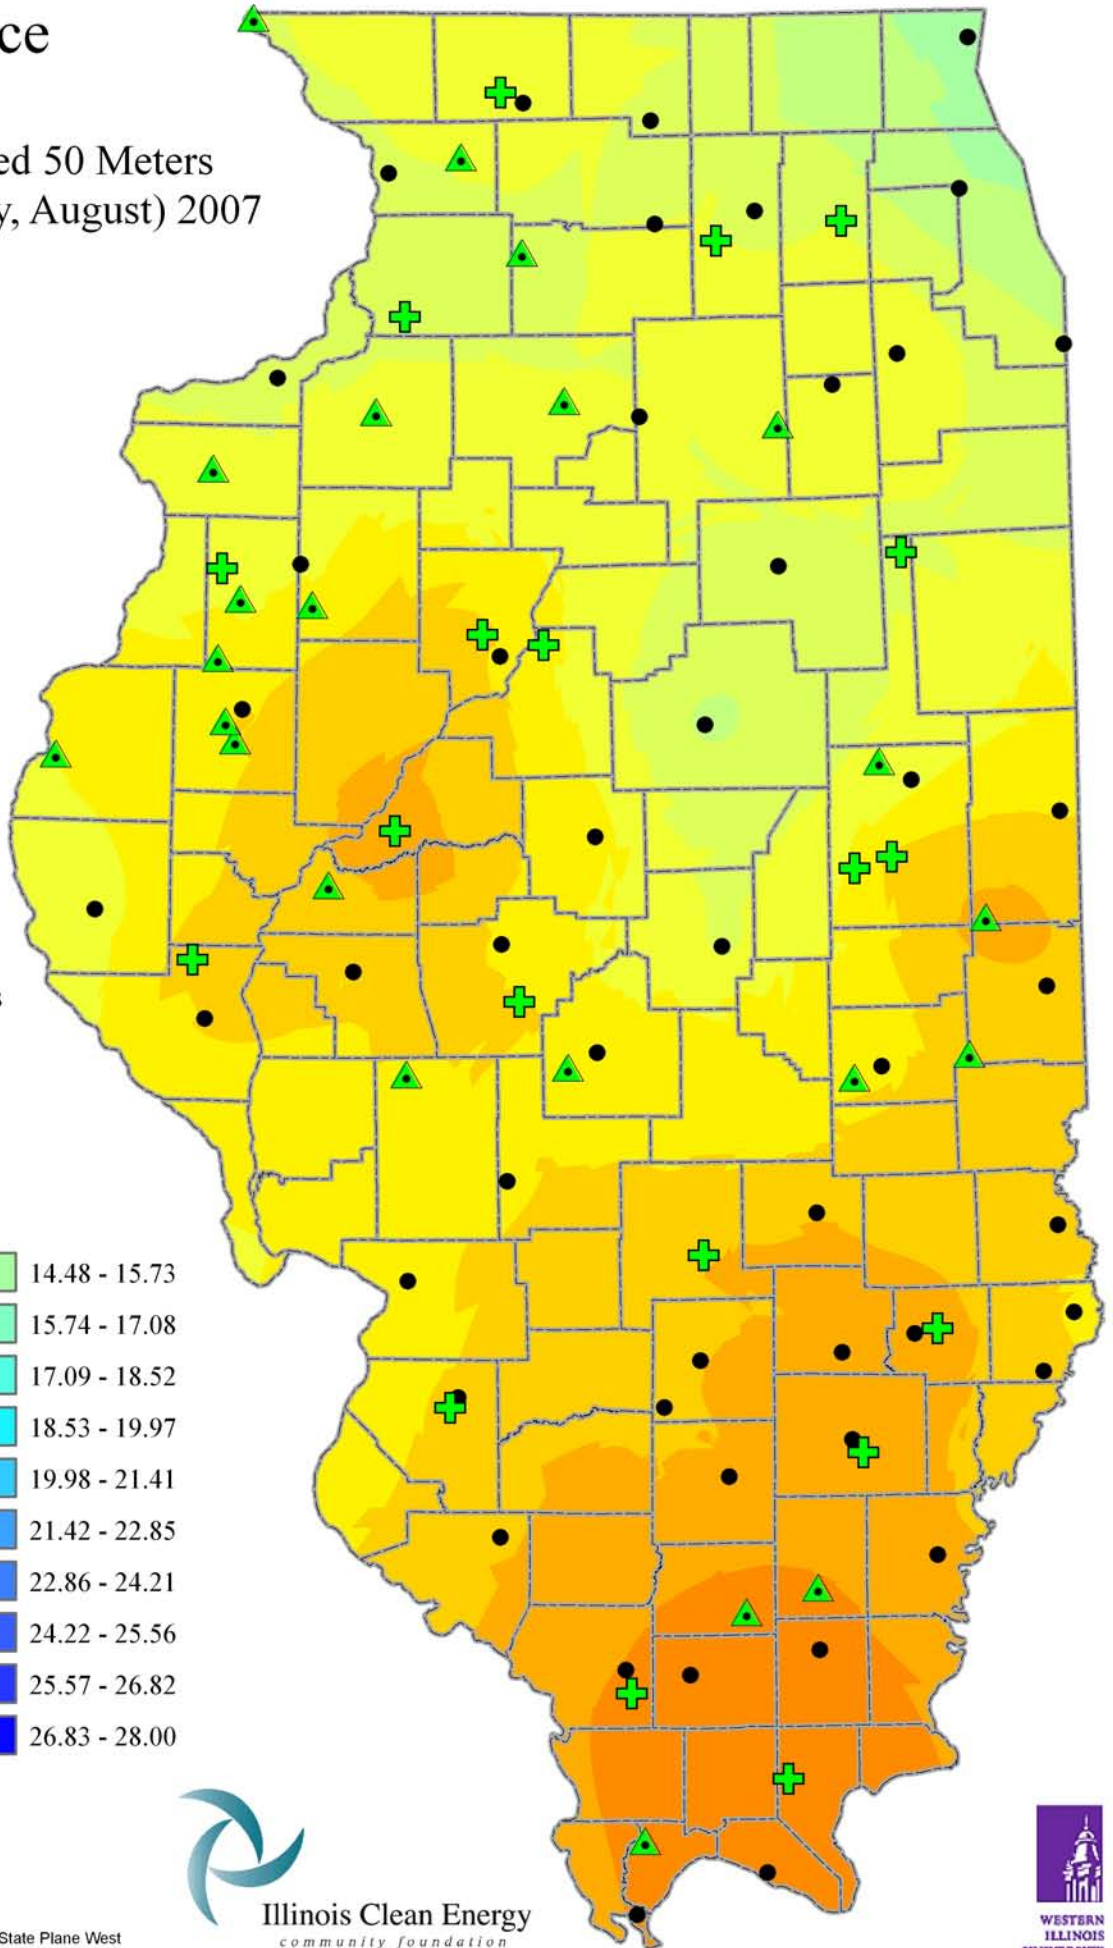

Wind Resource of Illinois

Average Wind Speed 50 Meters
Summer (June, July, August) 2007

-  ISWS Sites
-  Illinois Wind Sites
-  NWS Sites
-  Counties

Speed in MPH

Created: August 2008
Created By: Brock W. Terry
Datum/Projection: NAD 83 Illinois State Plane West