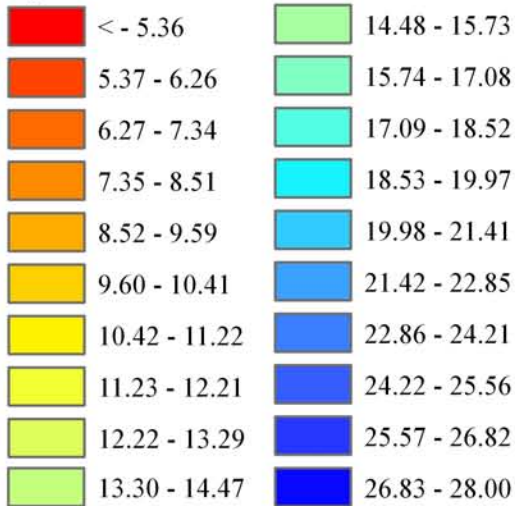

Wind Resource of Illinois

Average Wind Speed 50 Meters
Summer (June, July, August) 2007

-  ISWS Sites
-  Illinois Wind Sites
-  NWS Sites
-  Counties

Speed in MPH

Created: August 2008
Created By: Brock W. Terry
Datum/Projection: NAD 83 Illinois State Plane West