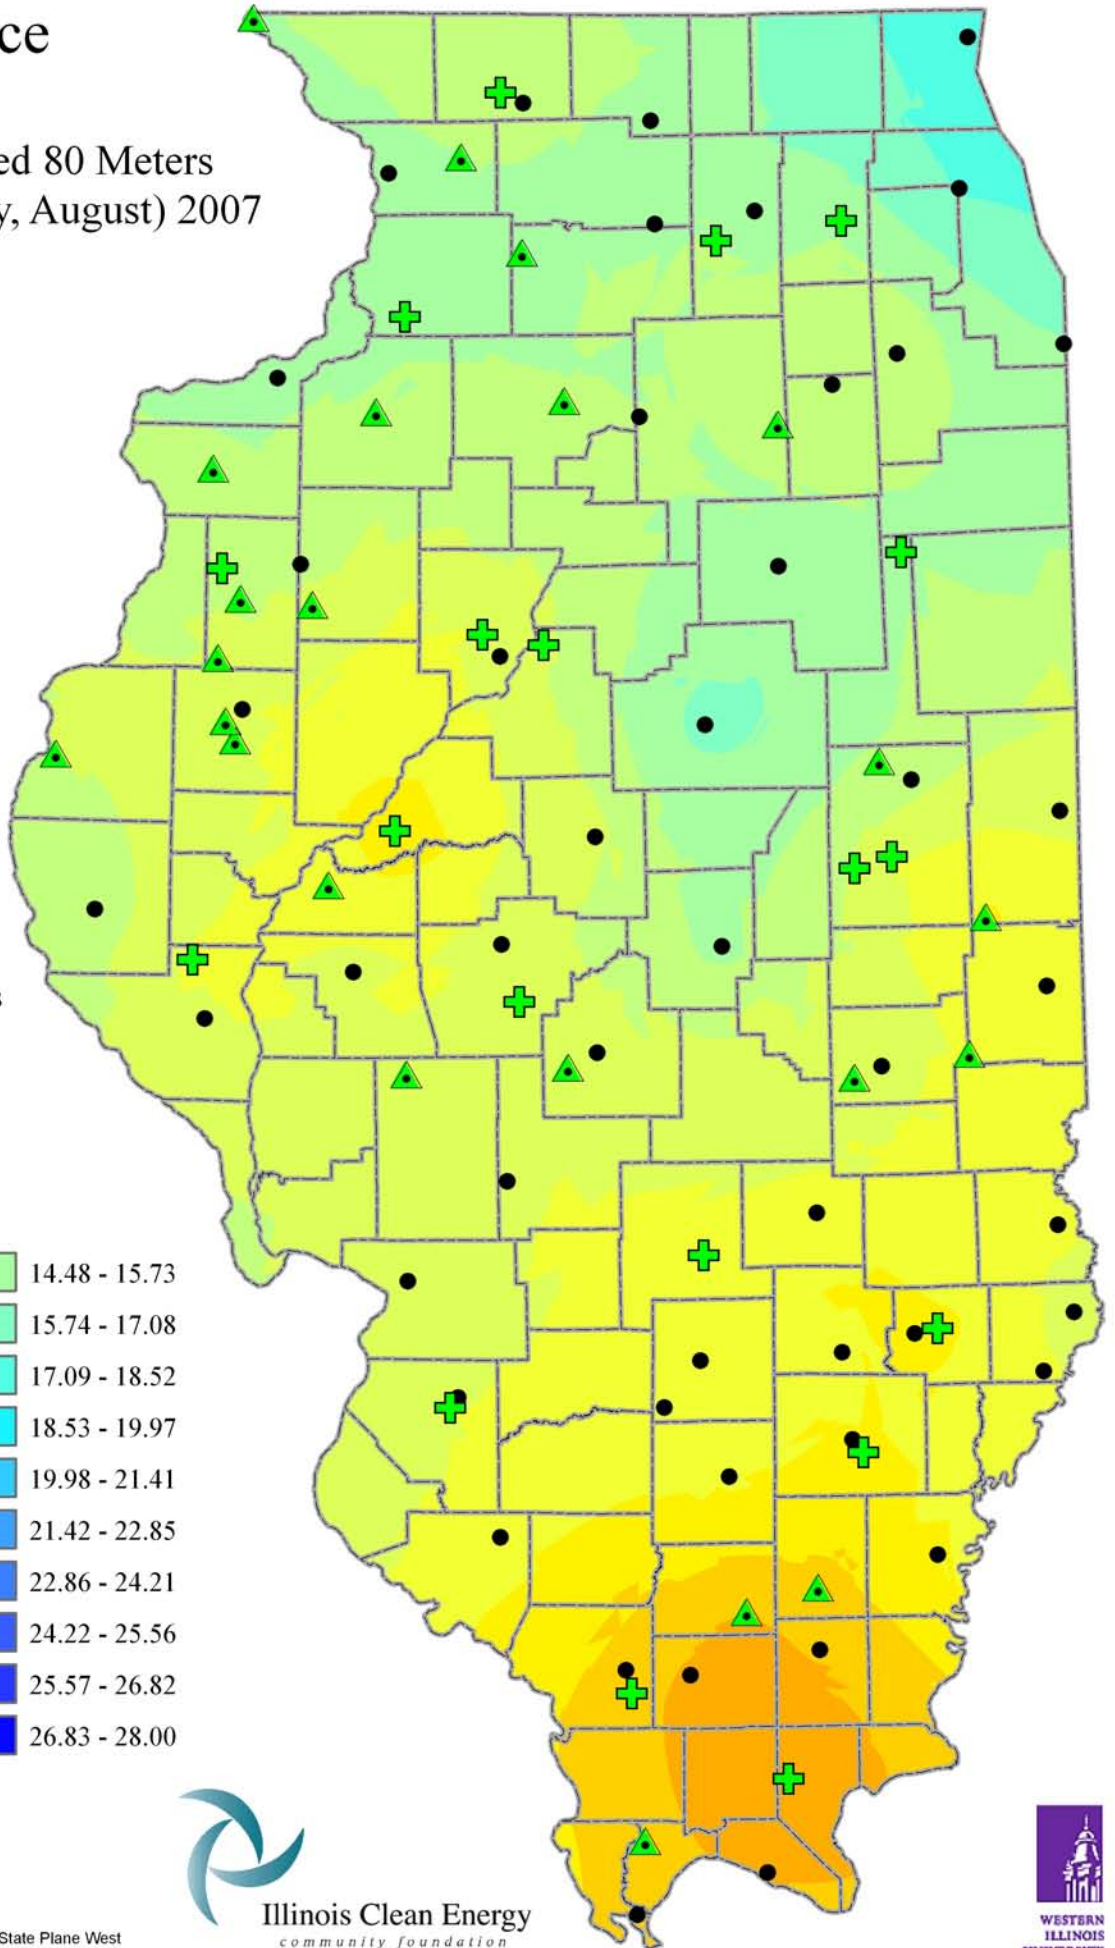

Wind Resource of Illinois

Average Wind Speed 80 Meters
Summer (June, July, August) 2007

-  ISWS Sites
-  Illinois Wind Sites
-  NWS Sites
-  Counties

Speed in MPH

Created: August 2008
Created By: Brock W. Terry
Datum/Projection: NAD 83 Illinois State Plane West