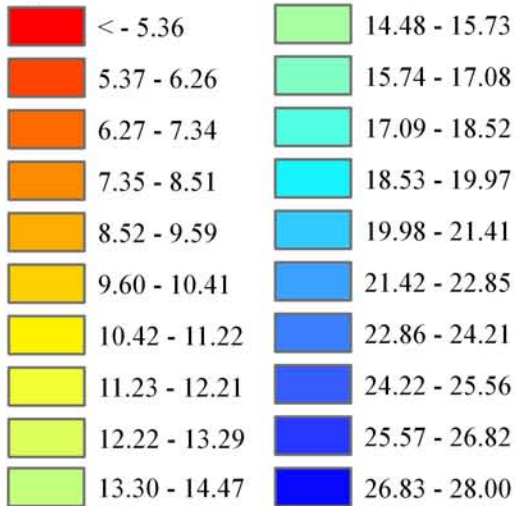

Wind Resource of Illinois

Average Wind Speed 80 Meters
Summer (June, July, August) 2007

-  ISWS Sites
-  Illinois Wind Sites
-  NWS Sites
-  Counties

Speed in MPH

Created: August 2008
Created By: Brock W. Terry
Datum/Projection: NAD 83 Illinois State Plane West