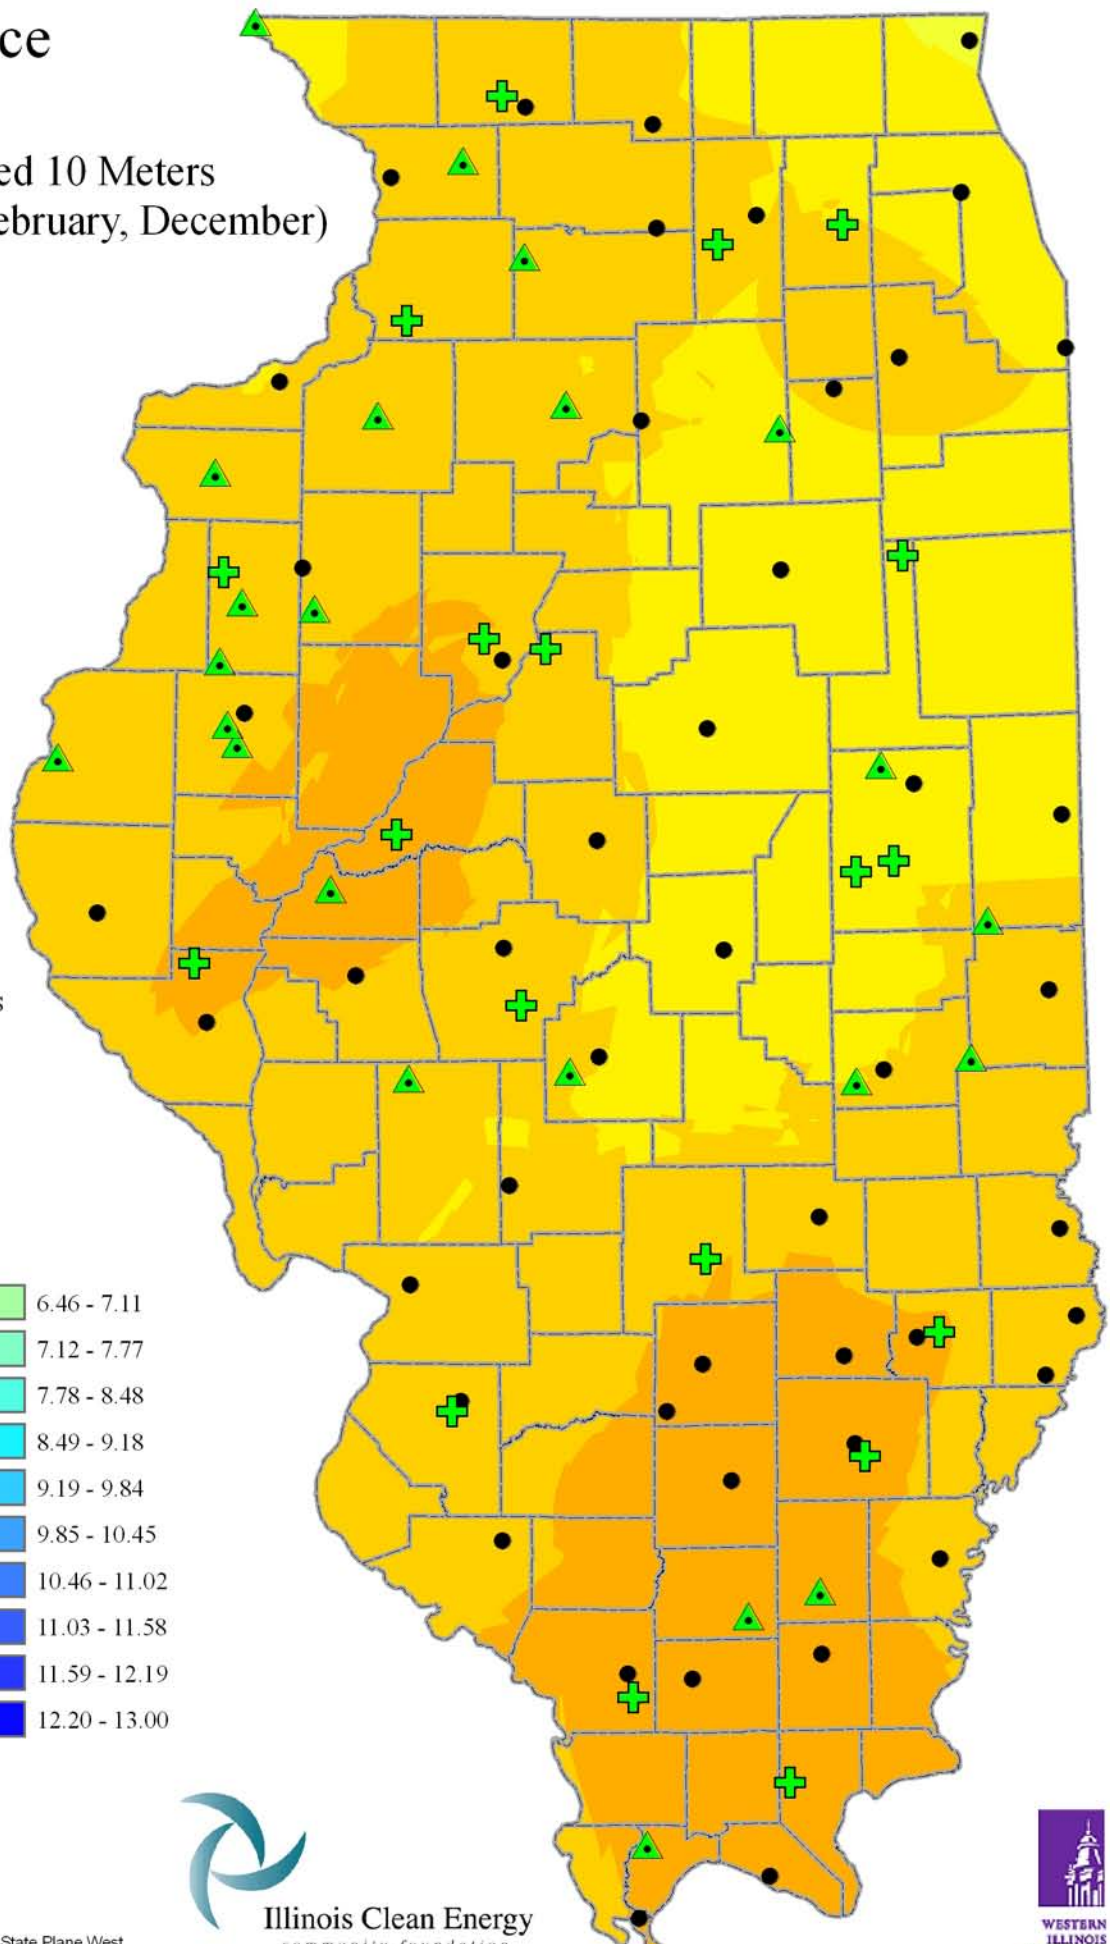

Wind Resource of Illinois

Average Wind Speed 10 Meters
Winter (January, February, December)
2005

-  ISWS Sites
-  Illinois Wind Sites
-  NWS Sites
-  Counties

Speed in M/S

Created: August 2008
Created By: Brock W. Terry
Datum/Projection: NAD 83 Illinois State Plane West