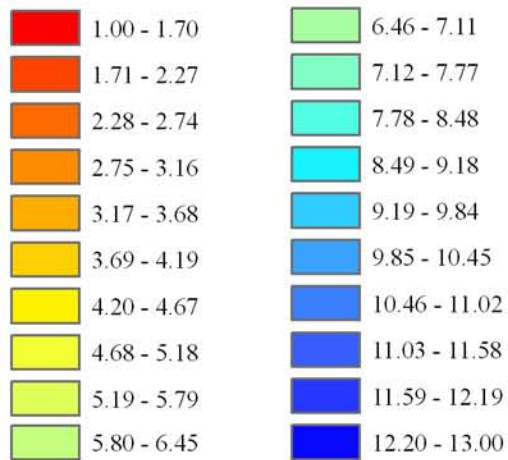

Wind Resource of Illinois

Average Wind Speed 10 Meters
Winter (January, February, December)
2005

-  ISWS Sites
-  Illinois Wind Sites
-  NWS Sites
-  Counties

Speed in M/S

Created: August 2008
Created By: Brock W. Terry
Datum/Projection: NAD 83 Illinois State Plane West