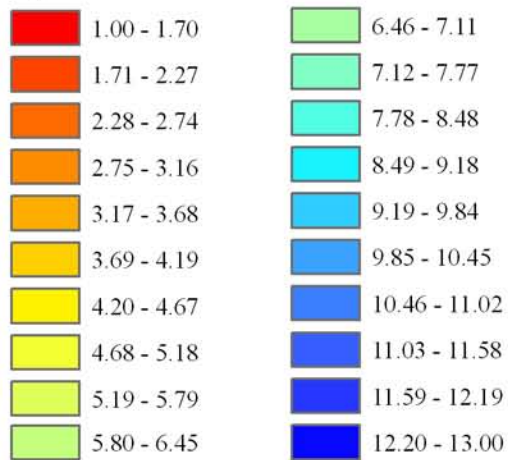

Wind Resource of Illinois

Average Wind Speed 50 Meters
Winter (January, February, December)
2005

- ISWS Sites
- Illinois Wind Sites
- NWS Sites
- Counties

Speed in M/S

Created: August 2008
Created By: Brock W. Terry
Datum/Projection: NAD 83 Illinois State Plane West

Illinois Clean Energy
community foundation