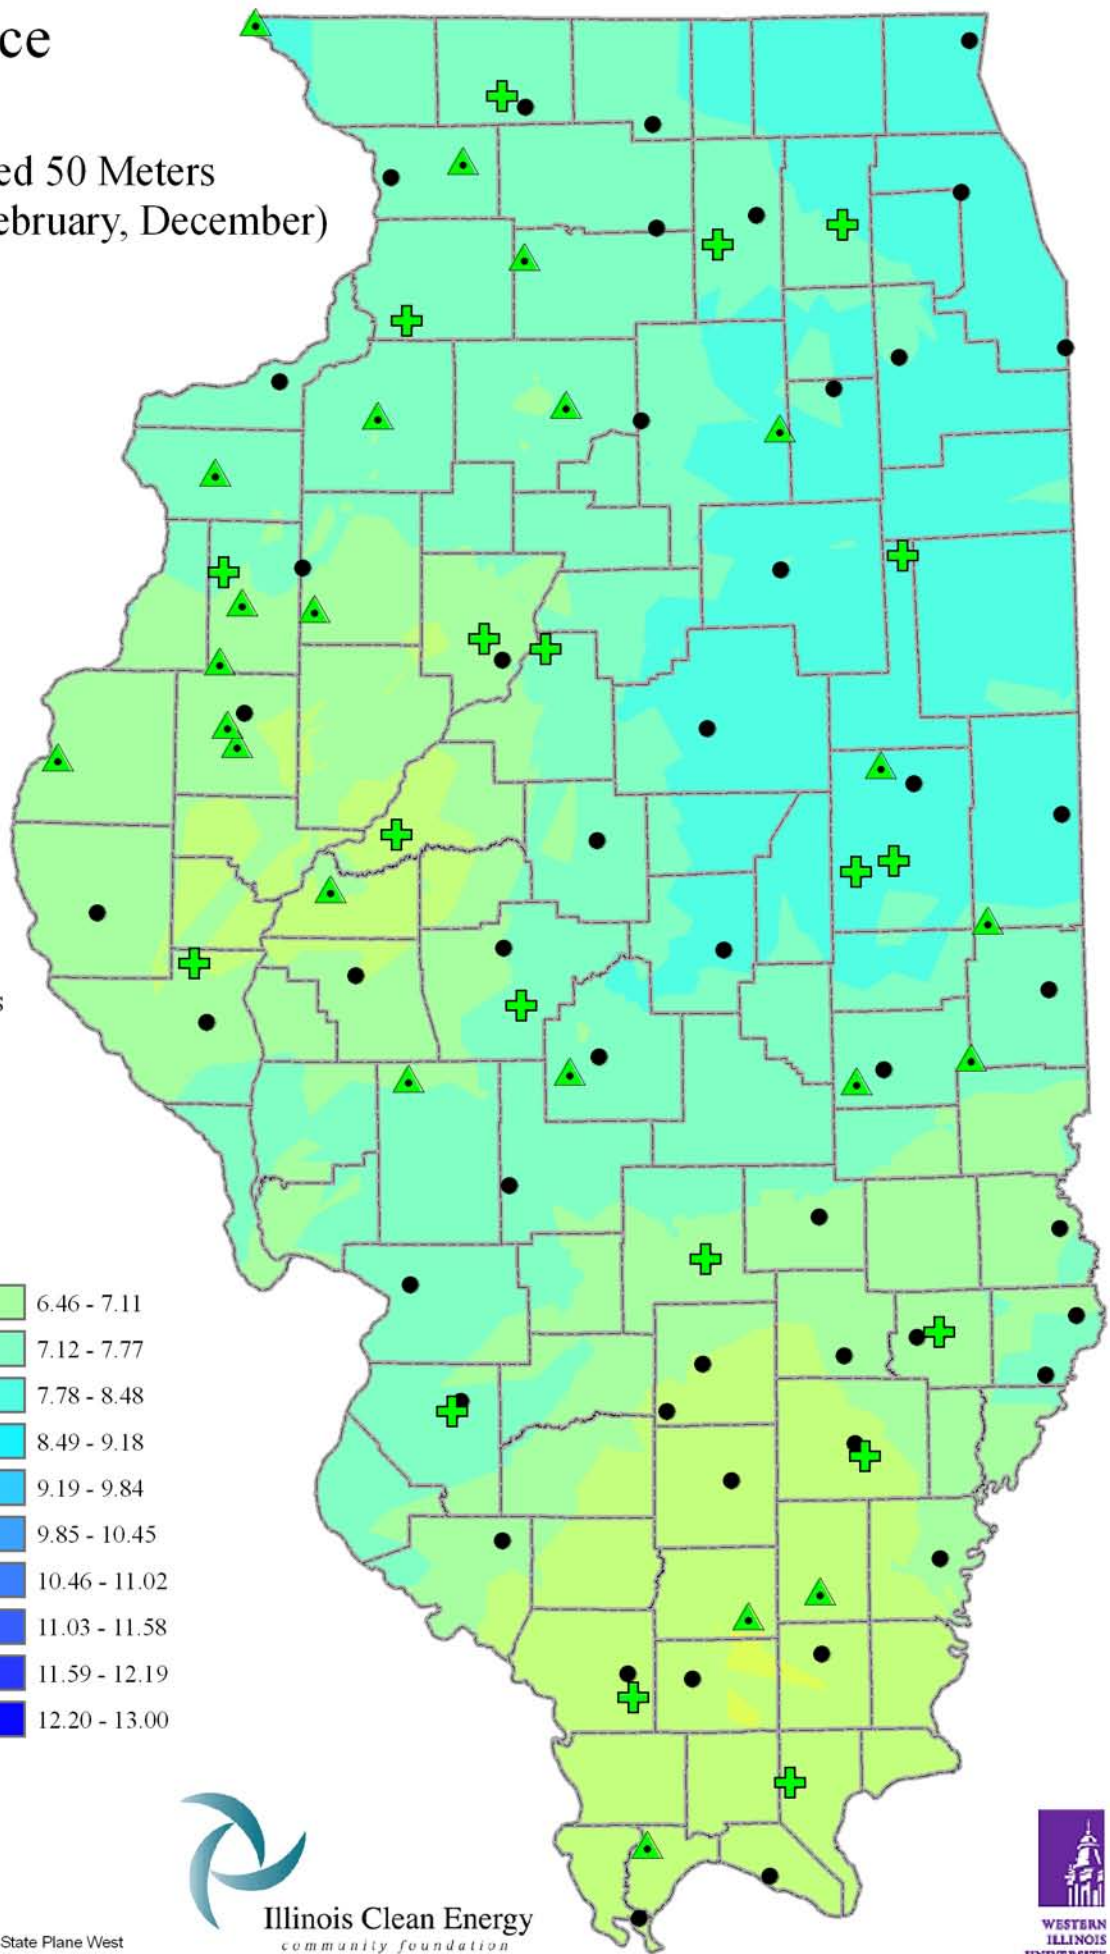

# Wind Resource of Illinois

Average Wind Speed 50 Meters  
Winter (January, February, December)  
2005

-  ISWS Sites
-  Illinois Wind Sites
-  NWS Sites
-  Counties

## Speed in M/S

Created: August 2008  
Created By: Brock W. Terry  
Datum/Projection: NAD 83 Illinois State Plane West

Illinois Clean Energy  
community foundation