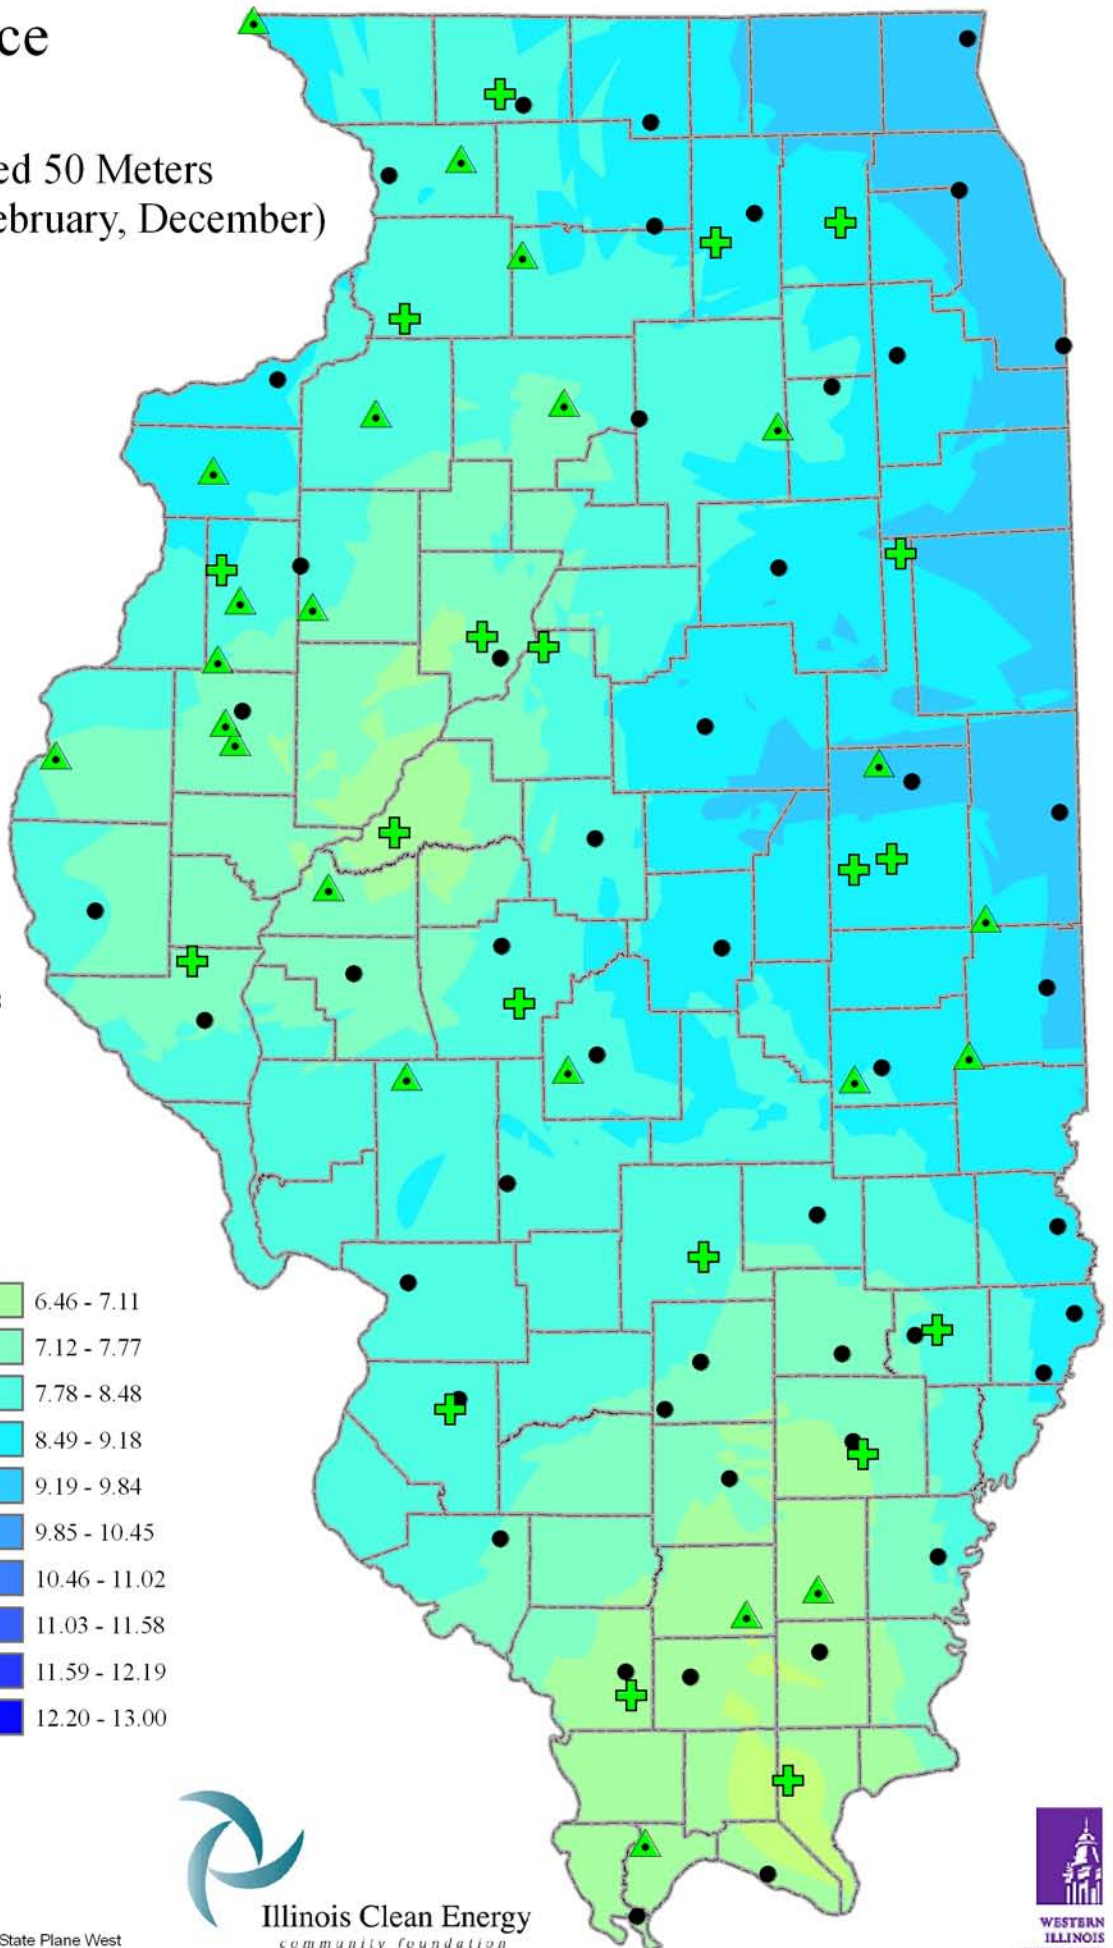

Wind Resource of Illinois

Average Wind Speed 50 Meters
Winter (January, February, December)
2006

-  ISWS Sites
-  Illinois Wind Sites
-  NWS Sites
-  Counties

Speed in M/S

Created: August 2008
Created By: Brock W. Terry
Datum/Projection: NAD 83 Illinois State Plane West

Illinois Clean Energy
community foundation