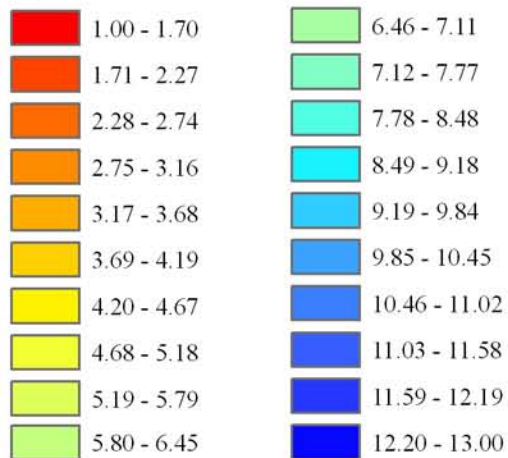

Wind Resource of Illinois

Average Wind Speed 50 Meters
Winter (January, February, December)
2006

-  ISWS Sites
-  Illinois Wind Sites
-  NWS Sites
-  Counties

Speed in M/S

Created: August 2008
Created By: Brock W. Terry
Datum/Projection: NAD 83 Illinois State Plane West