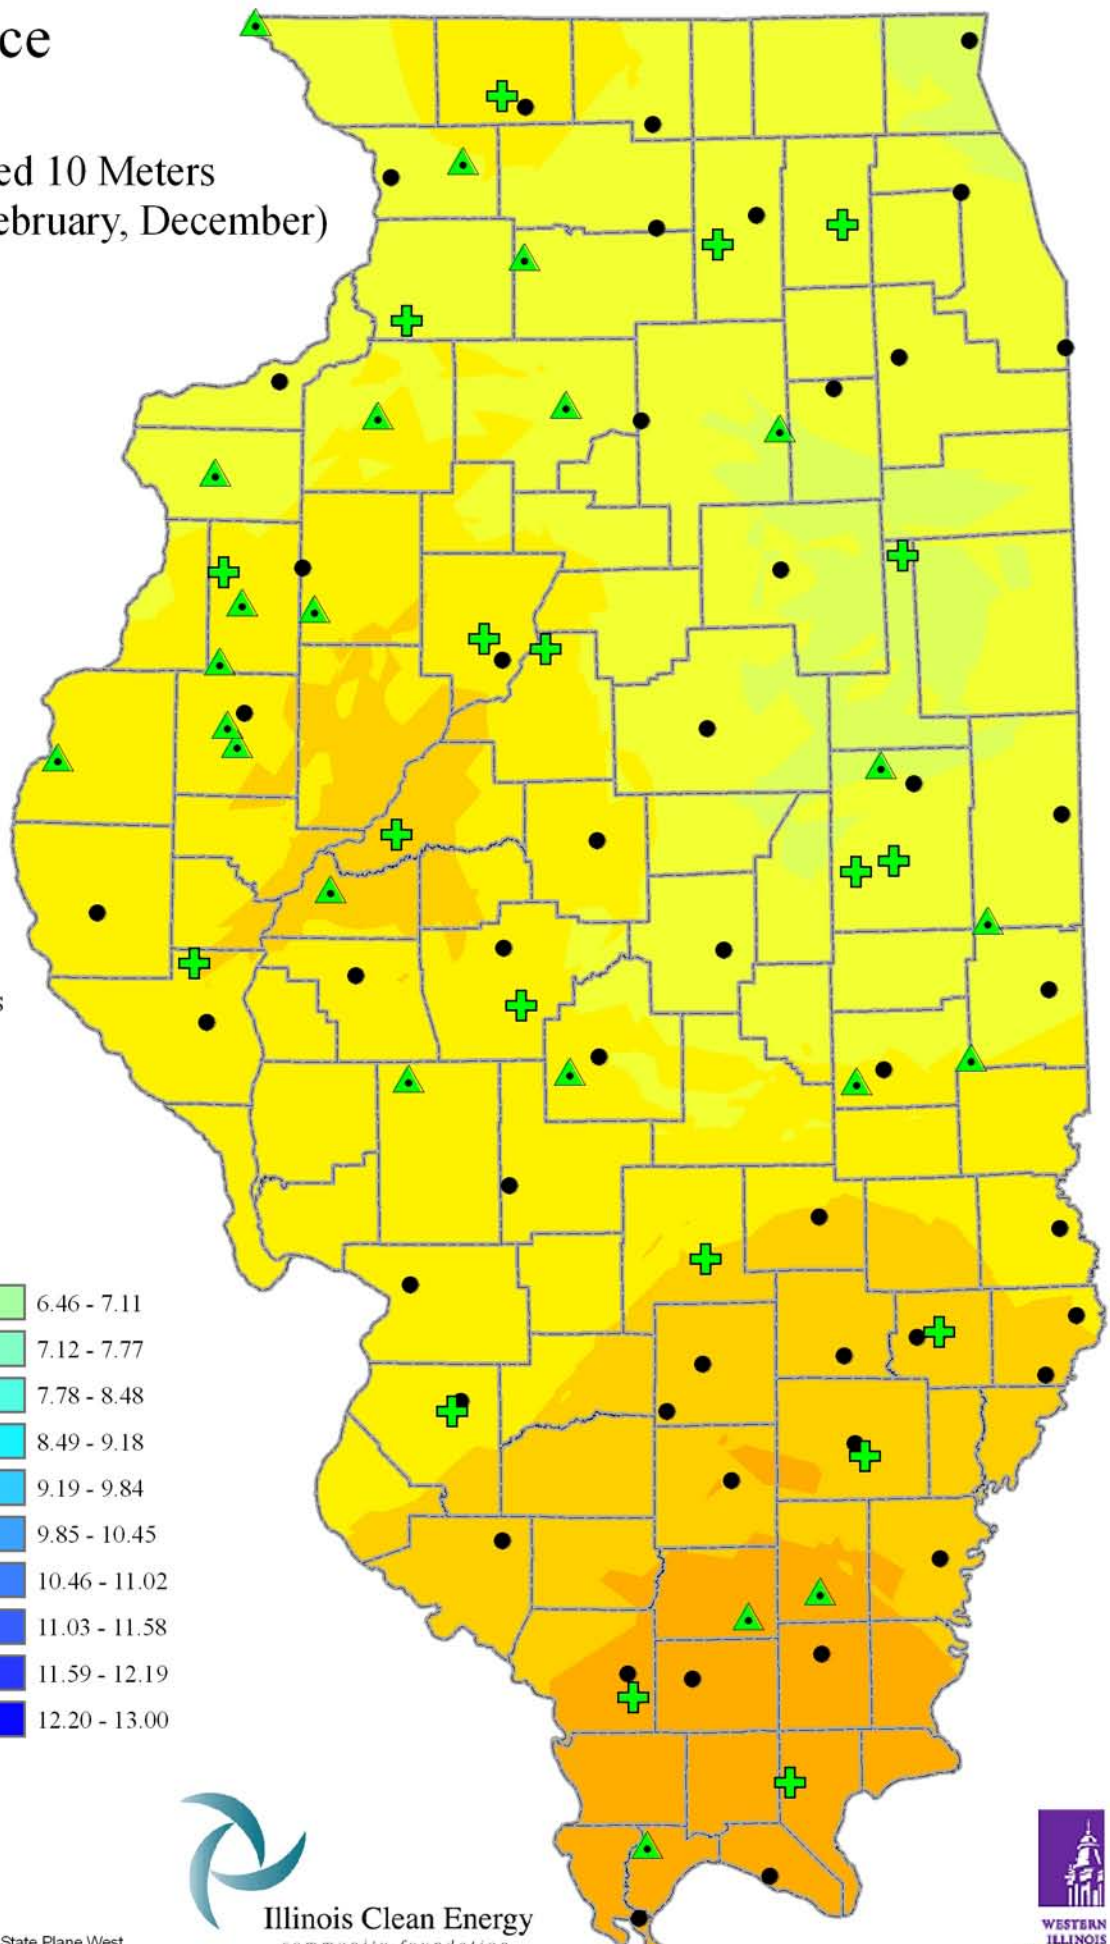

Wind Resource of Illinois

Average Wind Speed 10 Meters
Winter (January, February, December)
2007

-  ISWS Sites
-  Illinois Wind Sites
-  NWS Sites
-  Counties

Speed in M/S

Created: August 2008
Created By: Brock W. Terry
Datum/Projection: NAD 83 Illinois State Plane West