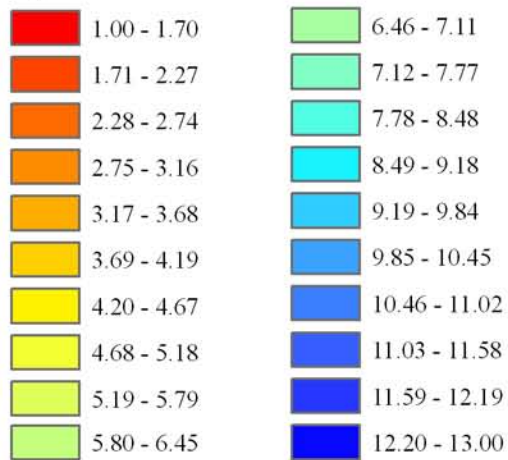

Wind Resource of Illinois

Average Wind Speed 10 Meters
Winter (January, February, December)
2007

-  ISWS Sites
-  Illinois Wind Sites
-  NWS Sites
-  Counties

Speed in M/S

Created: August 2008
Created By: Brock W. Terry
Datum/Projection: NAD 83 Illinois State Plane West