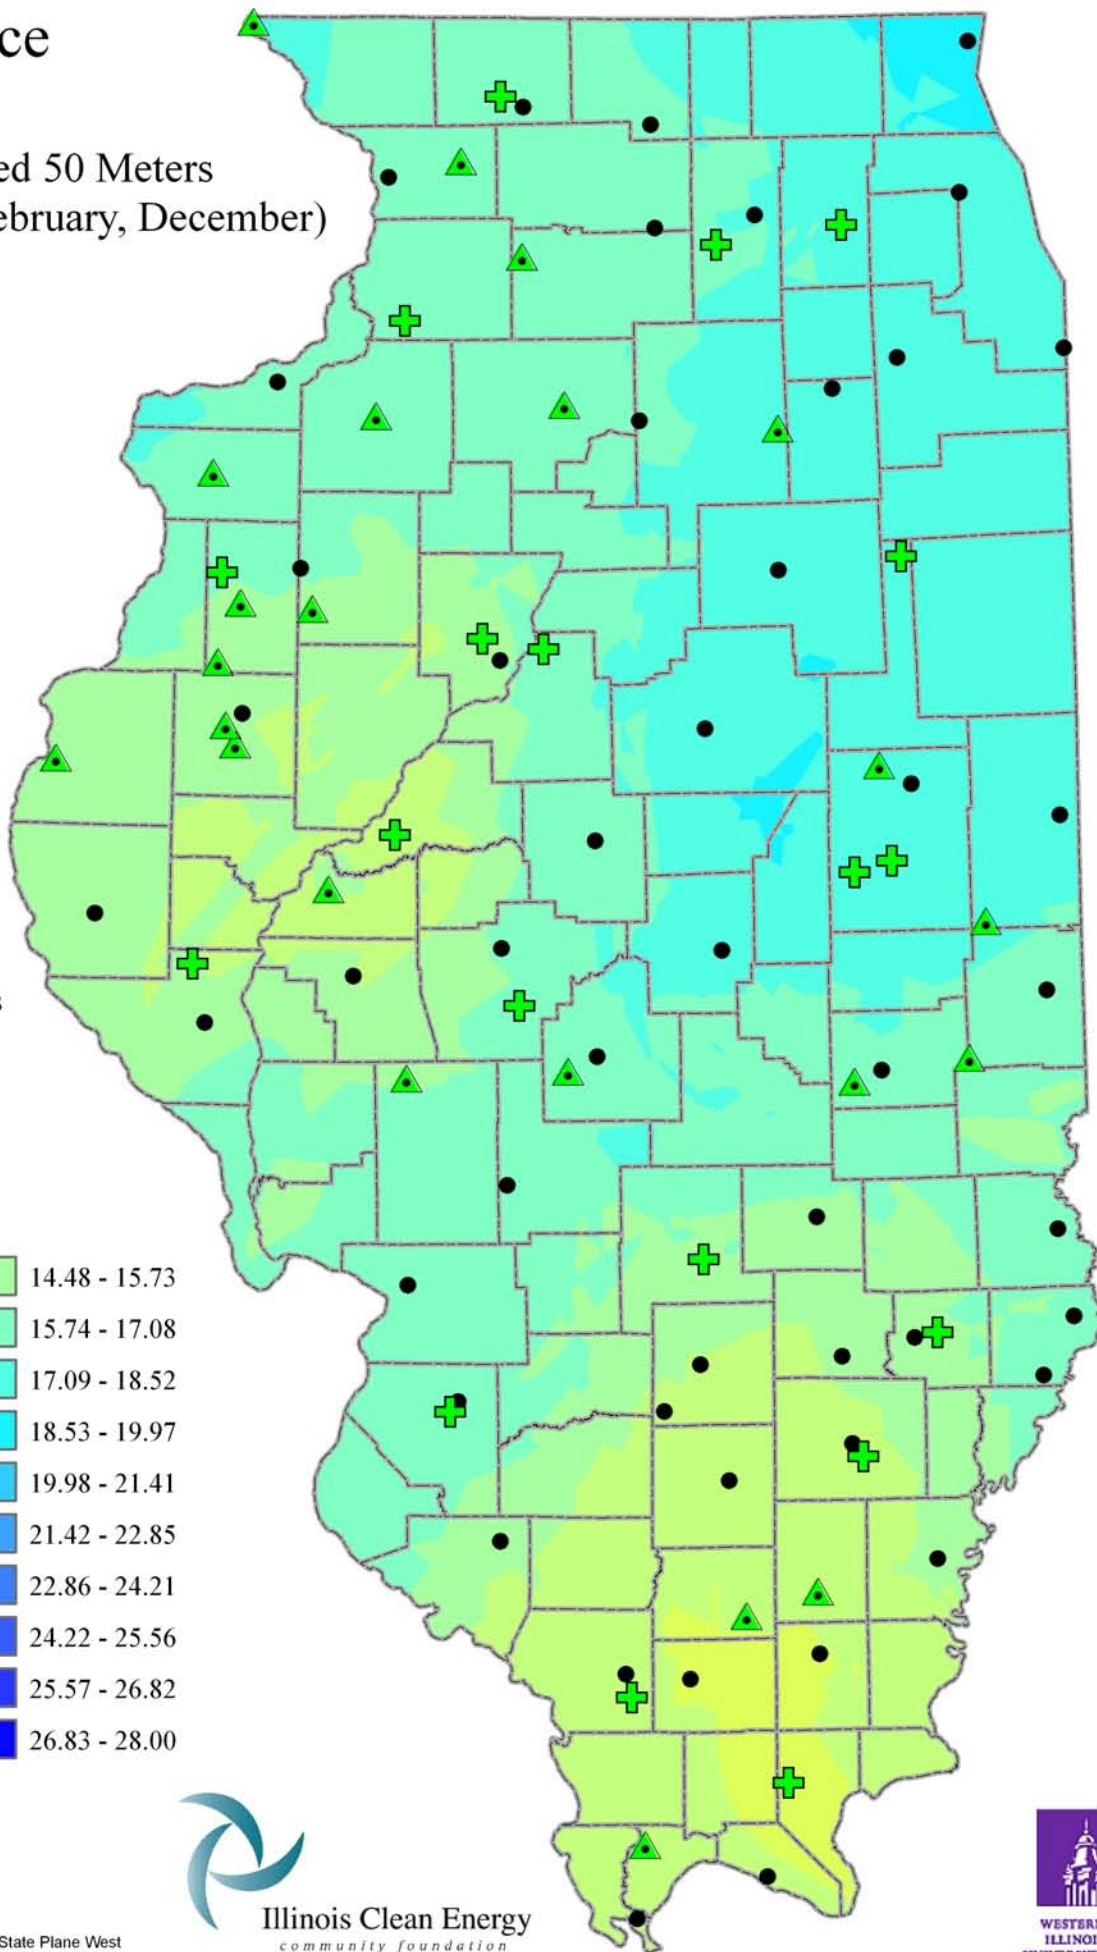

Wind Resource of Illinois

Average Wind Speed 50 Meters
Winter (January, February, December)
2005

-  ISWS Sites
-  Illinois Wind Sites
-  NWS Sites
-  Counties

Speed in MPH

Created: August 2008
Created By: Brock W. Terry
Datum/Projection: NAD 83 Illinois State Plane West

Illinois Clean Energy
community foundation