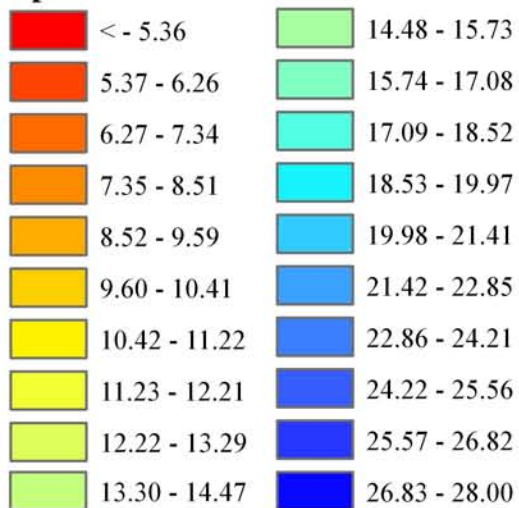

Wind Resource of Illinois

Average Wind Speed 50 Meters
Winter (January, February, December)
2005

-  ISWS Sites
-  Illinois Wind Sites
-  NWS Sites
-  Counties

Speed in MPH

Created: August 2008
Created By: Brock W. Terry
Datum/Projection: NAD 83 Illinois State Plane West