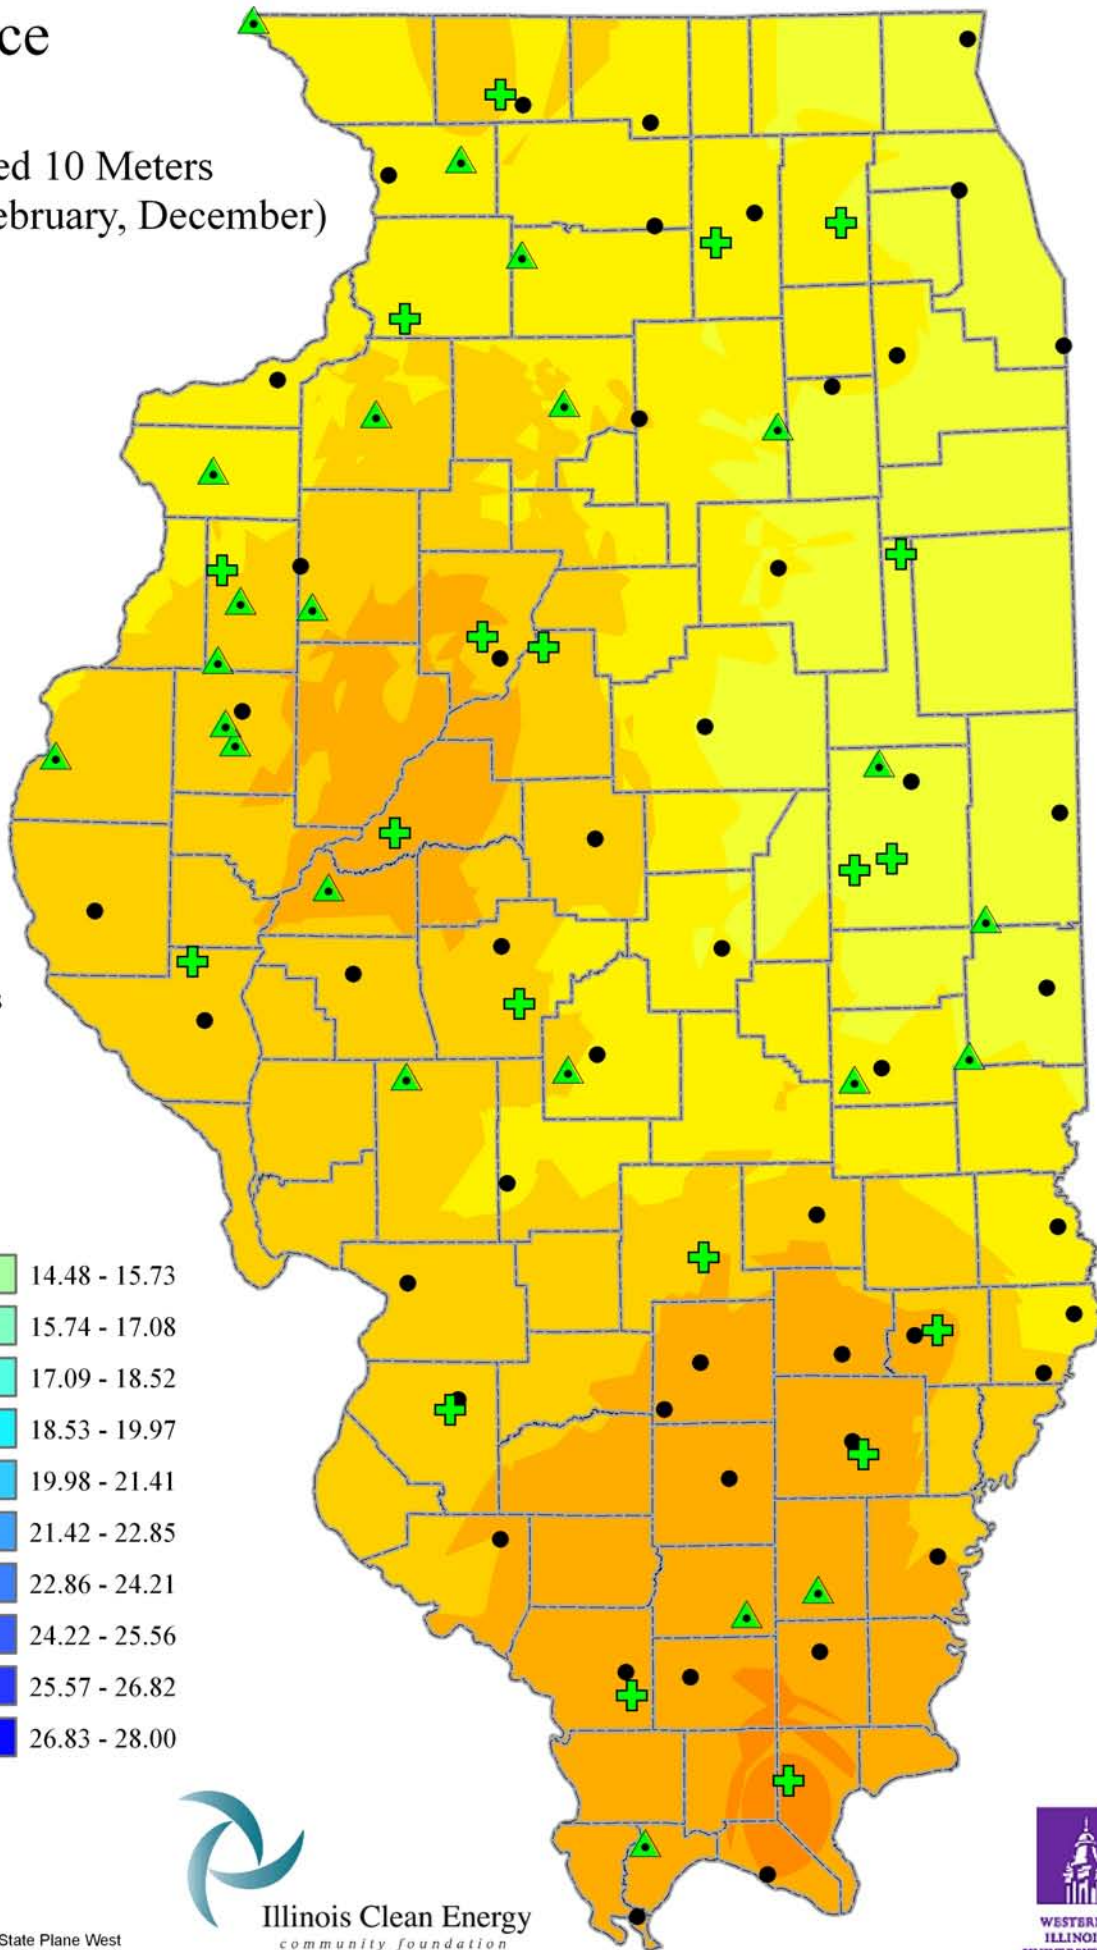

Wind Resource of Illinois

Average Wind Speed 10 Meters
Winter (January, February, December)
2006

-  ISWS Sites
-  Illinois Wind Sites
-  NWS Sites
-  Counties

Speed in MPH

Created: August 2008
Created By: Brock W. Terry
Datum/Projection: NAD 83 Illinois State Plane West