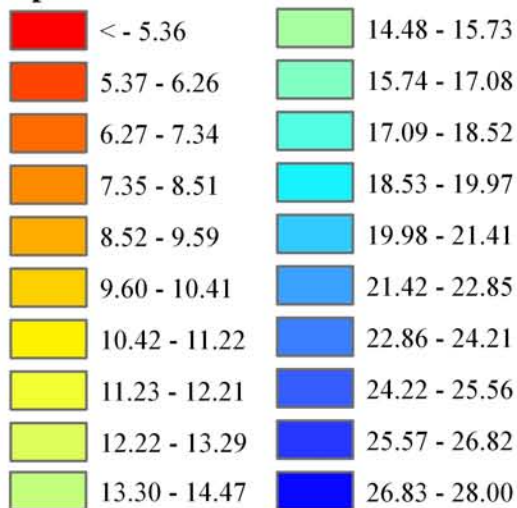

Wind Resource of Illinois

Average Wind Speed 10 Meters
Winter (January, February, December)
2006

-  ISWS Sites
-  Illinois Wind Sites
-  NWS Sites
-  Counties

Speed in MPH

Created: August 2008
Created By: Brock W. Terry
Datum/Projection: NAD 83 Illinois State Plane West