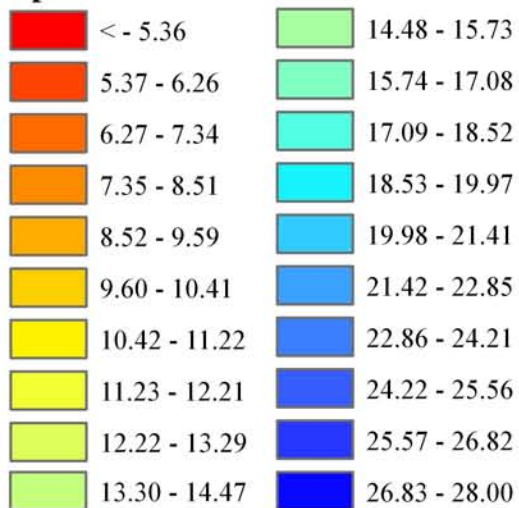

Wind Resource of Illinois

Average Wind Speed 50 Meters
Winter (January, February, December)
2006

-  ISWS Sites
-  Illinois Wind Sites
-  NWS Sites
-  Counties

Speed in MPH

Created: August 2008
Created By: Brock W. Terry
Datum/Projection: NAD 83 Illinois State Plane West