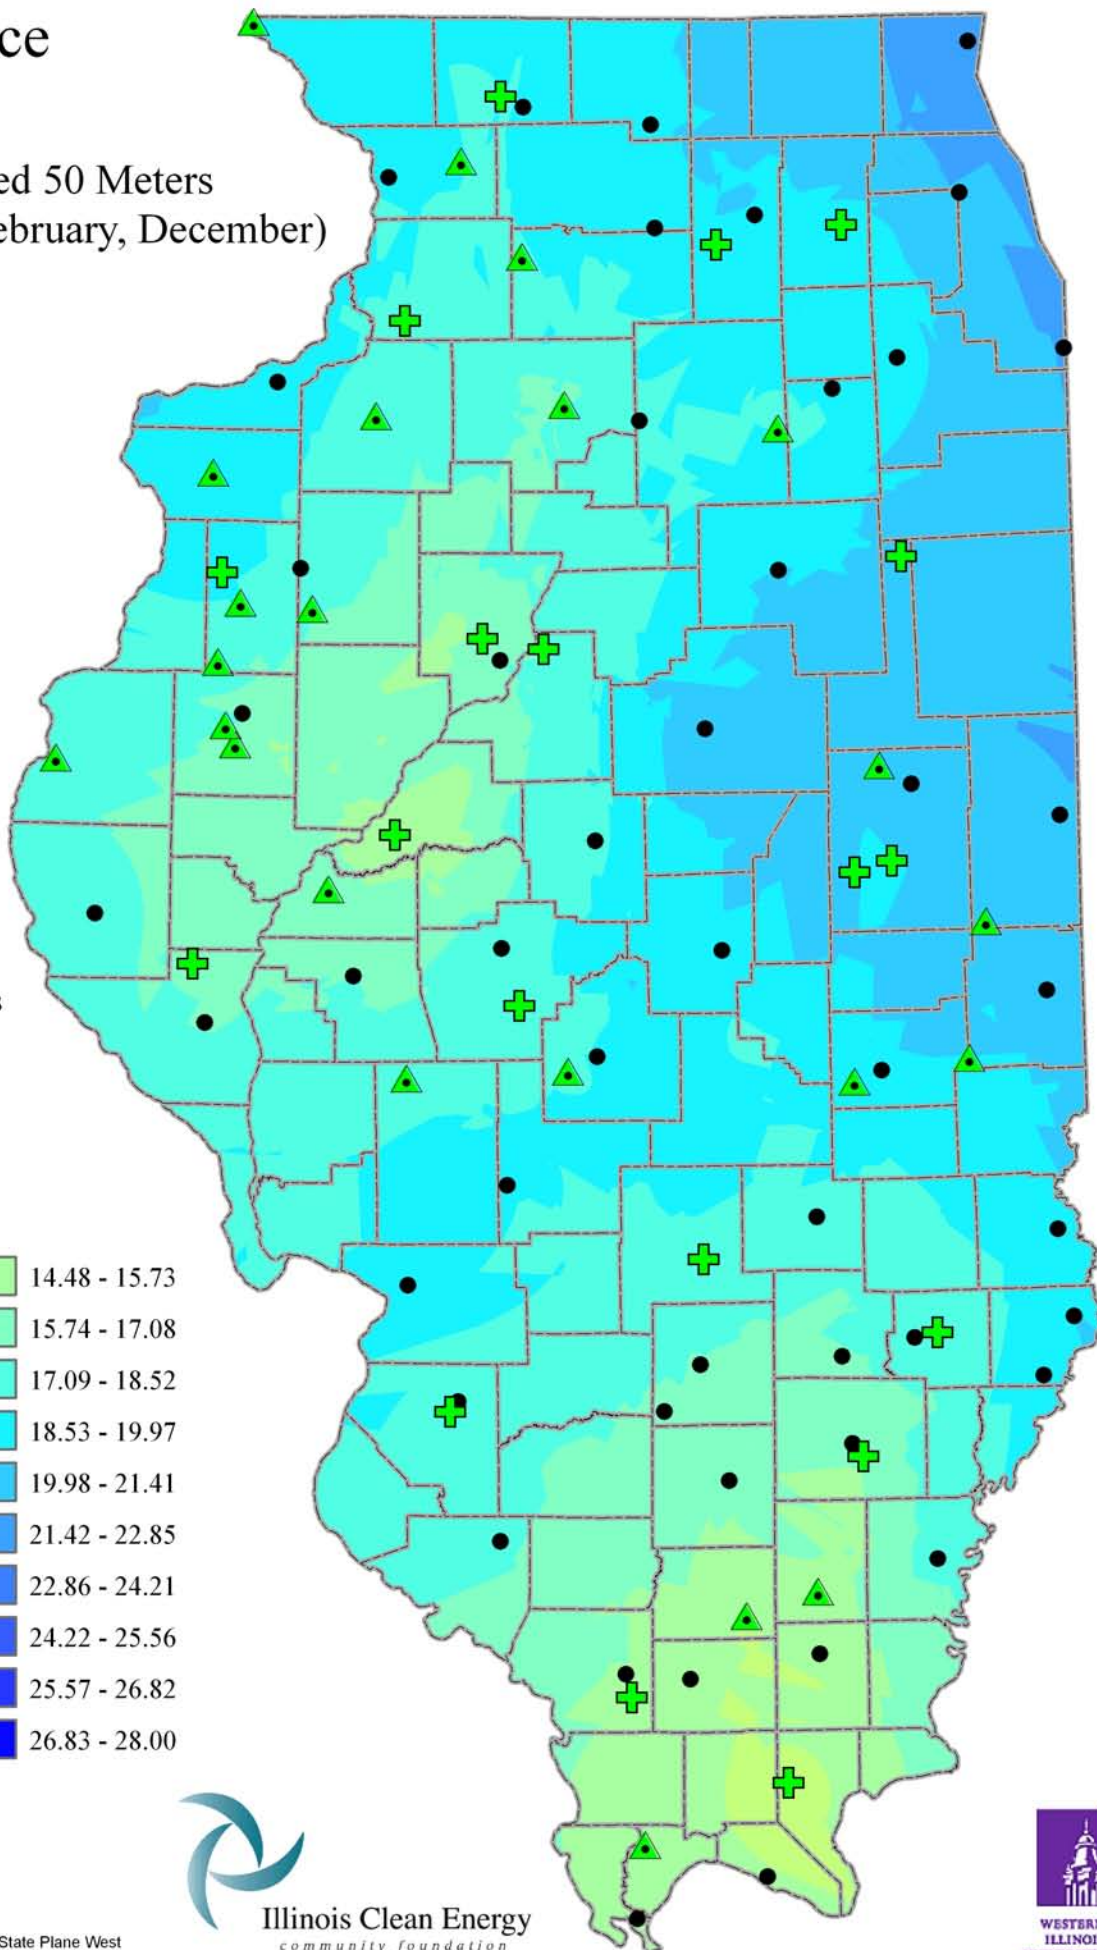

Wind Resource of Illinois

Average Wind Speed 50 Meters
Winter (January, February, December)
2006

-  ISWS Sites
-  Illinois Wind Sites
-  NWS Sites
-  Counties

Speed in MPH

Created: August 2008
Created By: Brock W. Terry
Datum/Projection: NAD 83 Illinois State Plane West