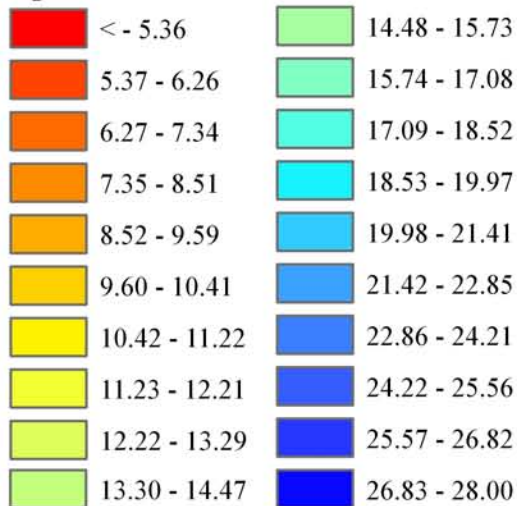

Wind Resource of Illinois

Average Wind Speed 50 Meters
Winter (January, February, December)
2007

-  ISWS Sites
-  Illinois Wind Sites
-  NWS Sites
-  Counties

Speed in MPH

Created: August 2008
Created By: Brock W. Terry
Datum/Projection: NAD 83 Illinois State Plane West