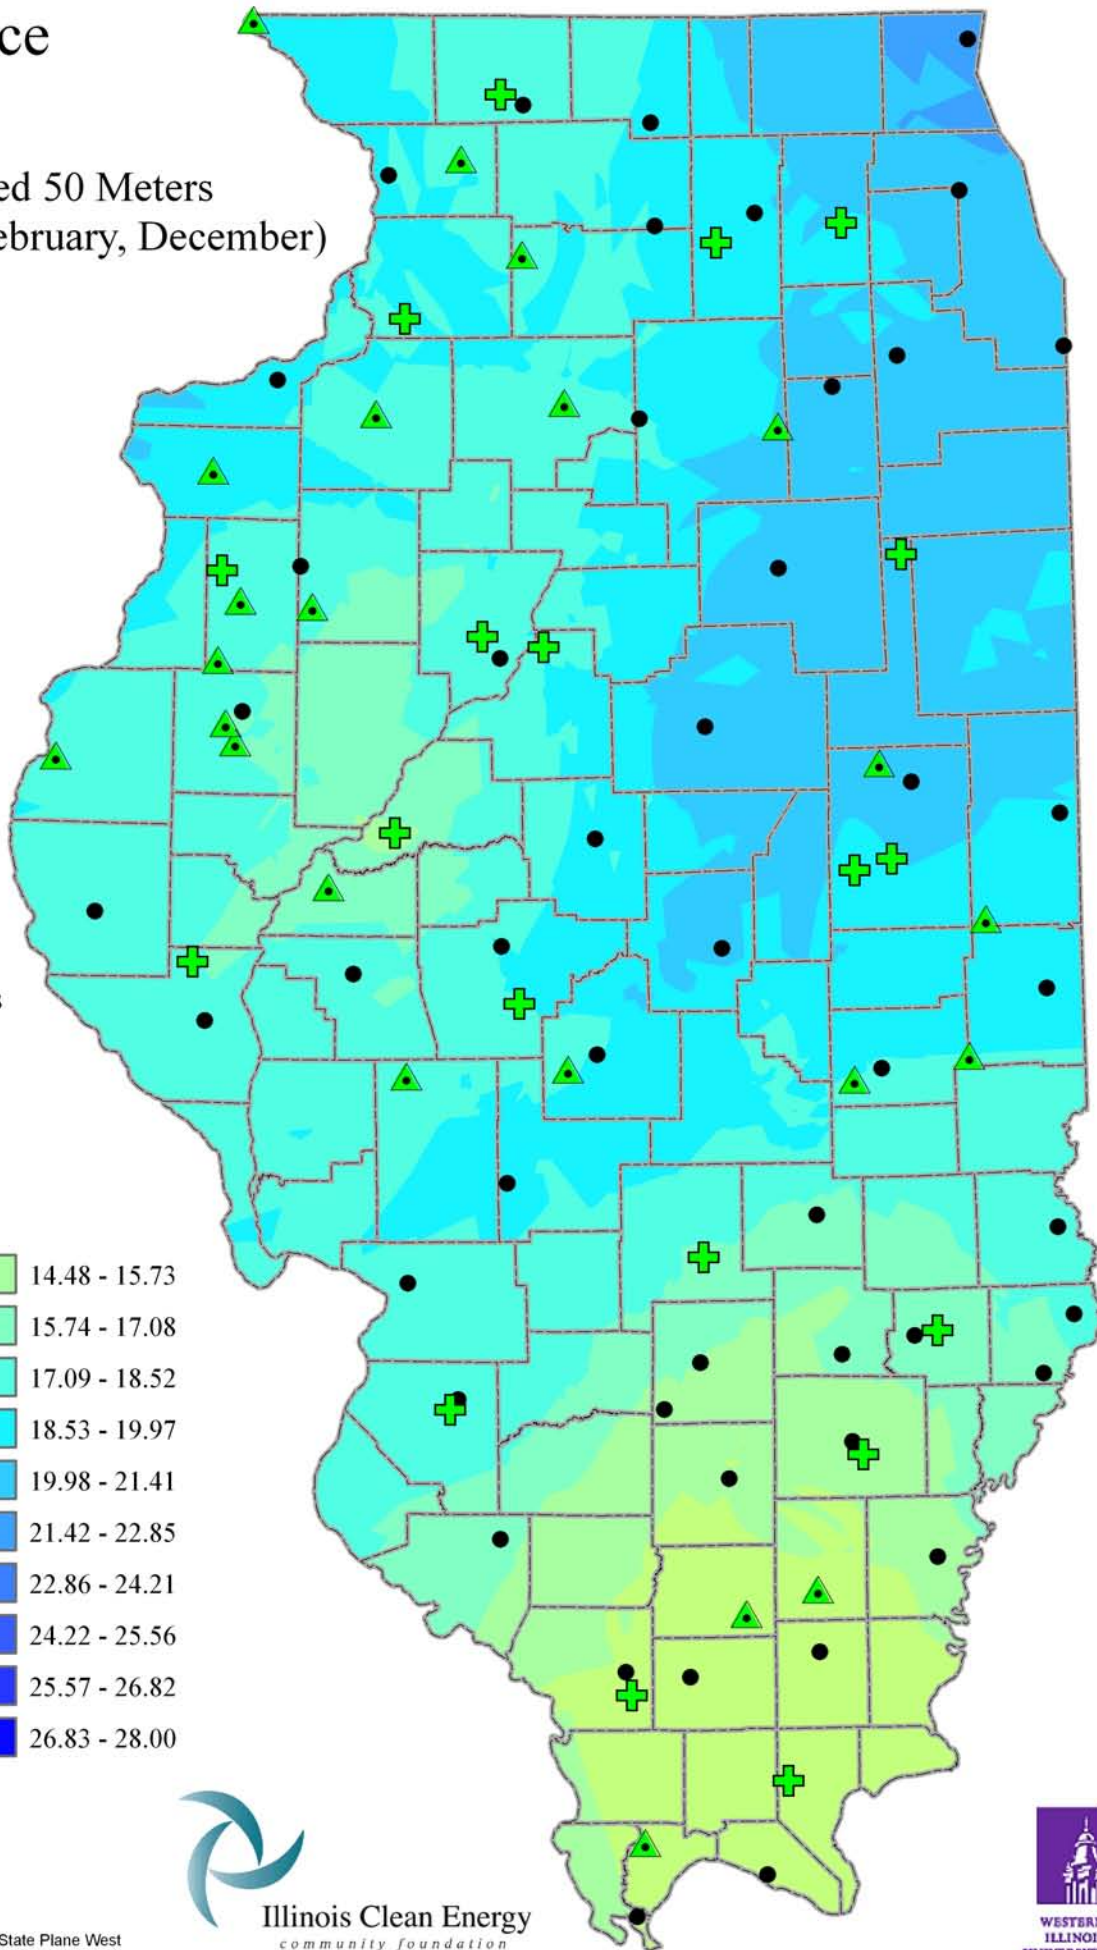

Wind Resource of Illinois

Average Wind Speed 50 Meters
Winter (January, February, December)
2007

-  ISWS Sites
-  Illinois Wind Sites
-  NWS Sites
-  Counties

Speed in MPH

Created: August 2008
Created By: Brock W. Terry
Datum/Projection: NAD 83 Illinois State Plane West