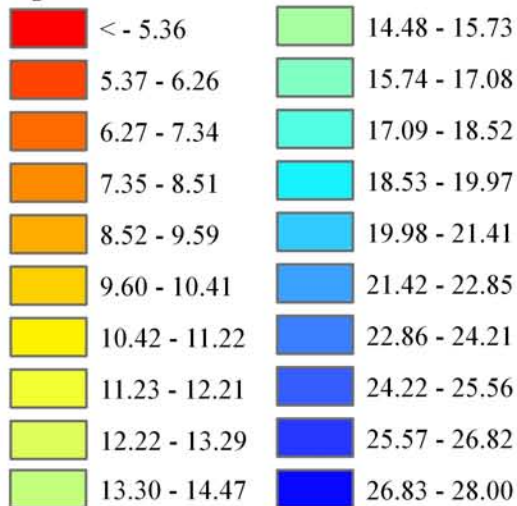

Wind Resource of Illinois

Average Wind Speed 80 Meters
Winter (January, February, December)
2007

-  ISWS Sites
-  Illinois Wind Sites
-  NWS Sites
-  Counties

Speed in MPH

Created: August 2008
Created By: Brock W. Terry
Datum/Projection: NAD 83 Illinois State Plane West