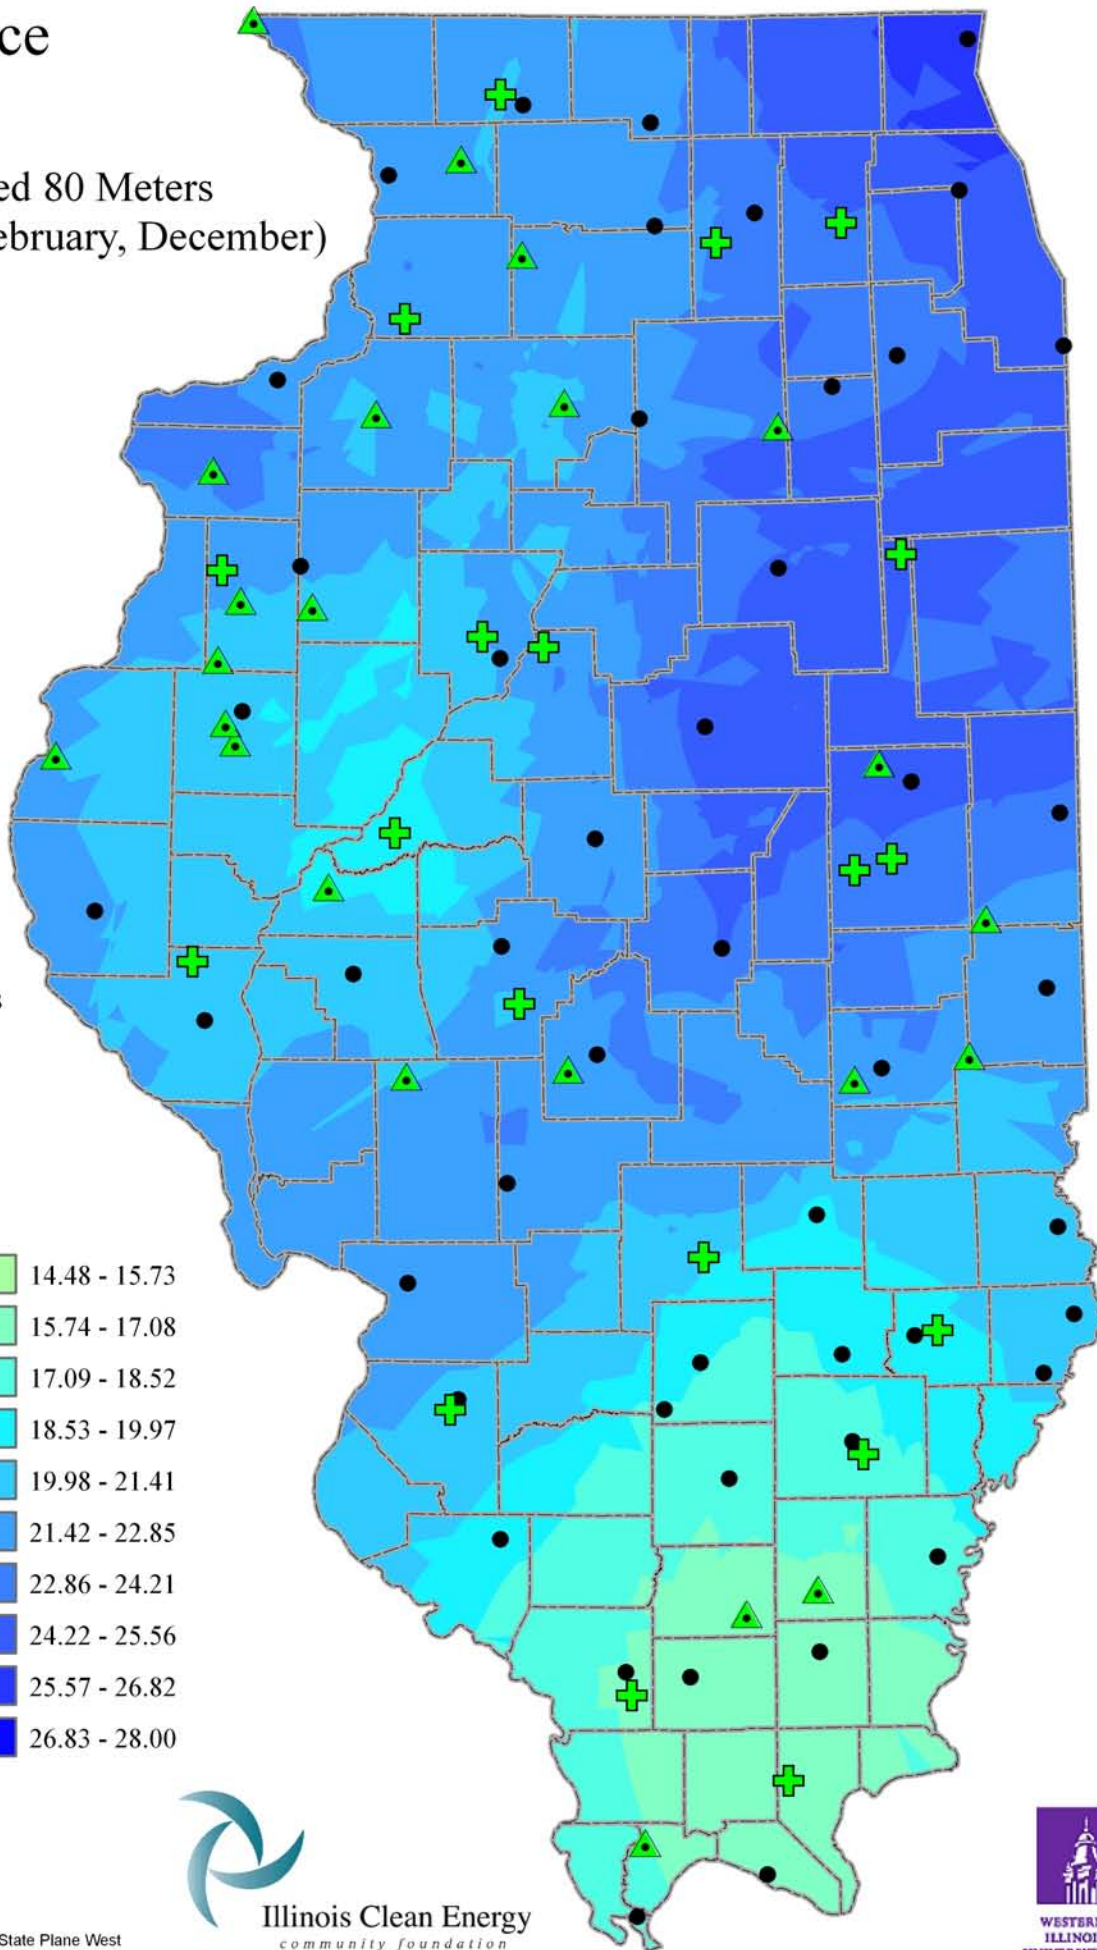

Wind Resource of Illinois

Average Wind Speed 80 Meters
Winter (January, February, December)
2007

-  ISWS Sites
-  Illinois Wind Sites
-  NWS Sites
-  Counties

Speed in MPH

Created: August 2008
Created By: Brock W. Terry
Datum/Projection: NAD 83 Illinois State Plane West