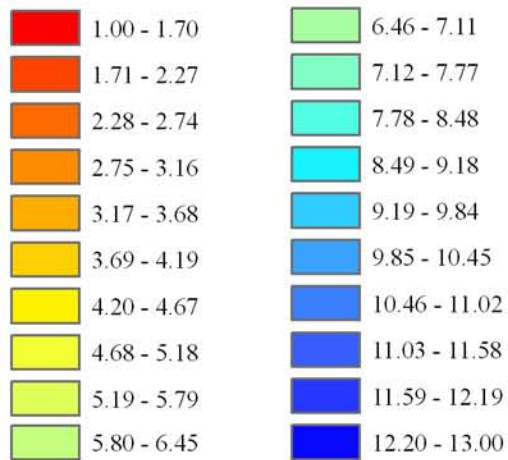

Wind Resource of Illinois

Average Wind Speed 10 Meters
Year 2005

-  ISWS Sites
-  Illinois Wind Sites
-  NWS Sites
-  Counties

Speed in M/S

Created: August 2008
Created By: Brock W. Terry
Datum/Projection: NAD 83 Illinois State Plane West