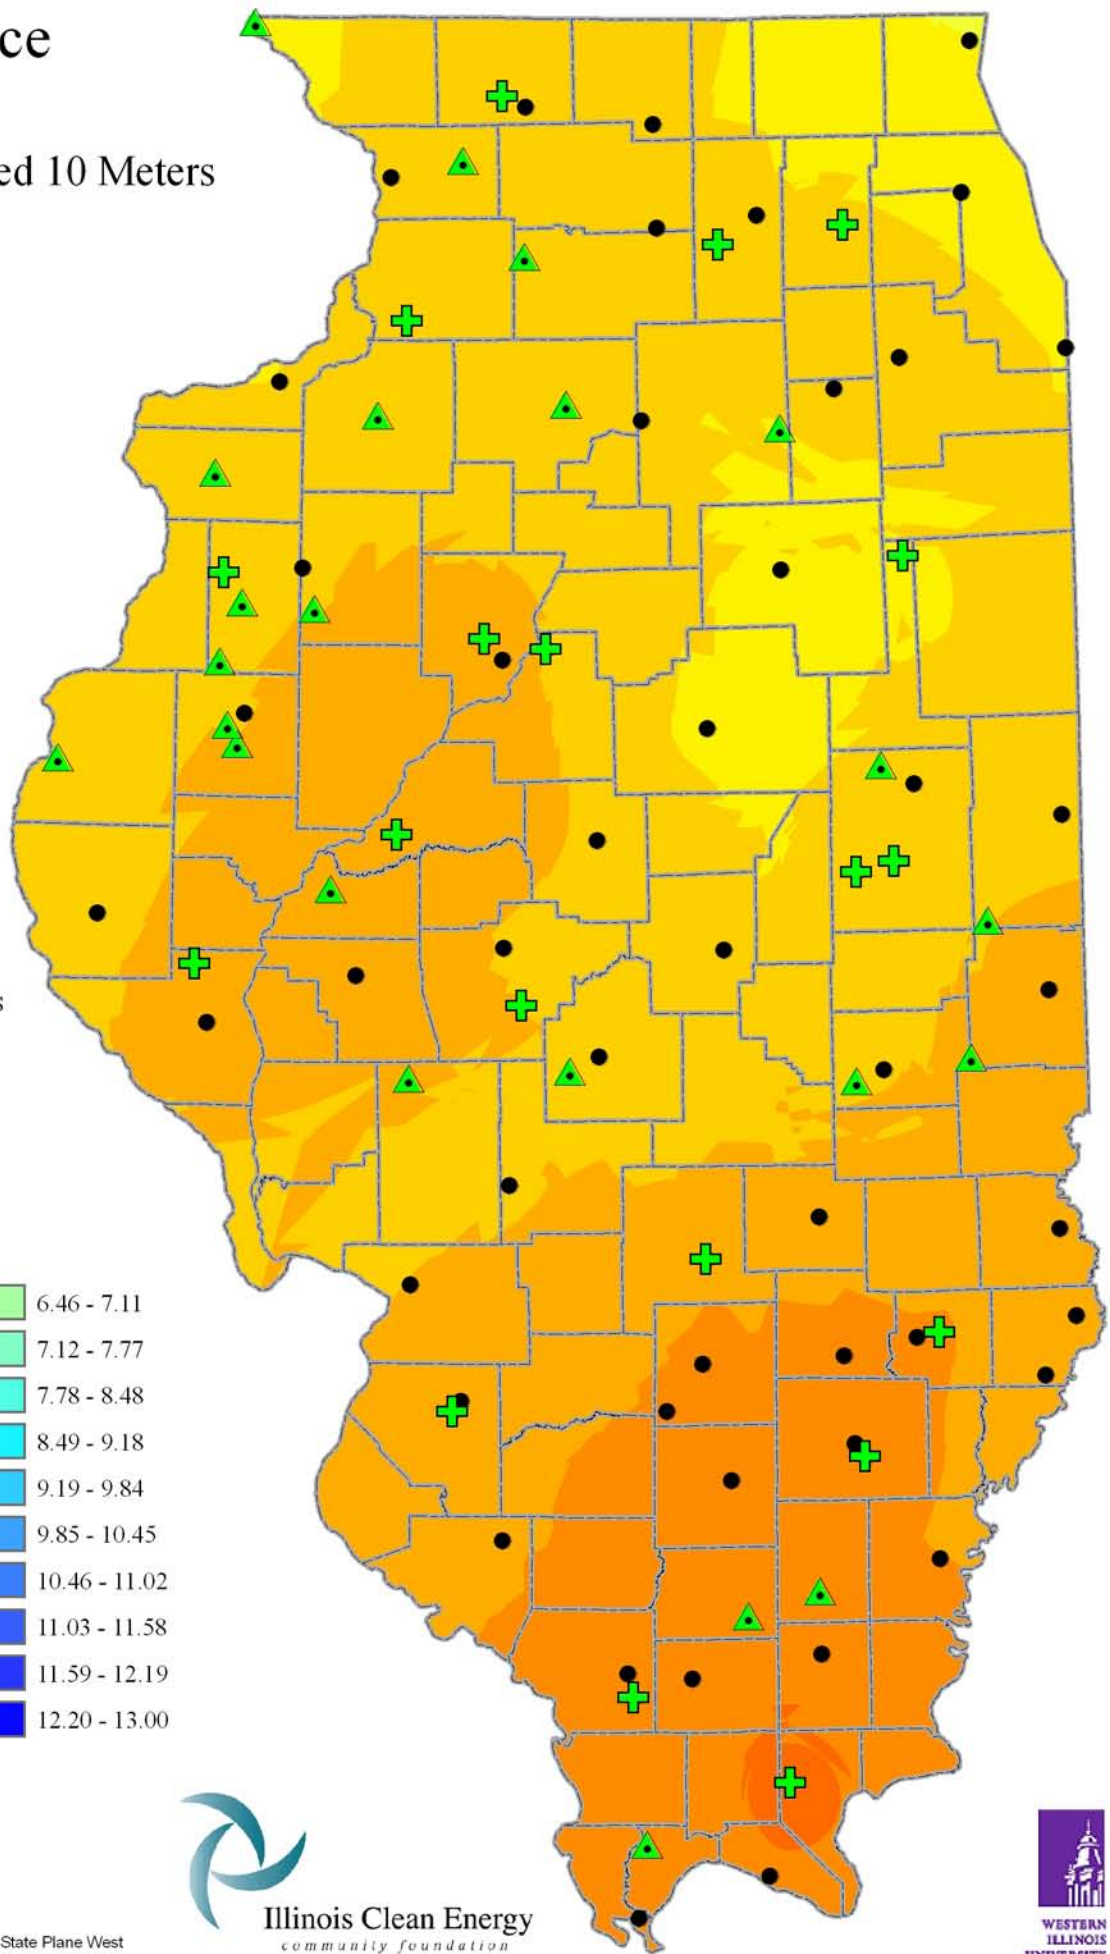

Wind Resource of Illinois

Average Wind Speed 10 Meters
Year 2005

-  ISWS Sites
-  Illinois Wind Sites
-  NWS Sites
-  Counties

Speed in M/S

Created: August 2008
Created By: Brock W. Terry
Datum/Projection: NAD 83 Illinois State Plane West

Illinois Clean Energy
community foundation