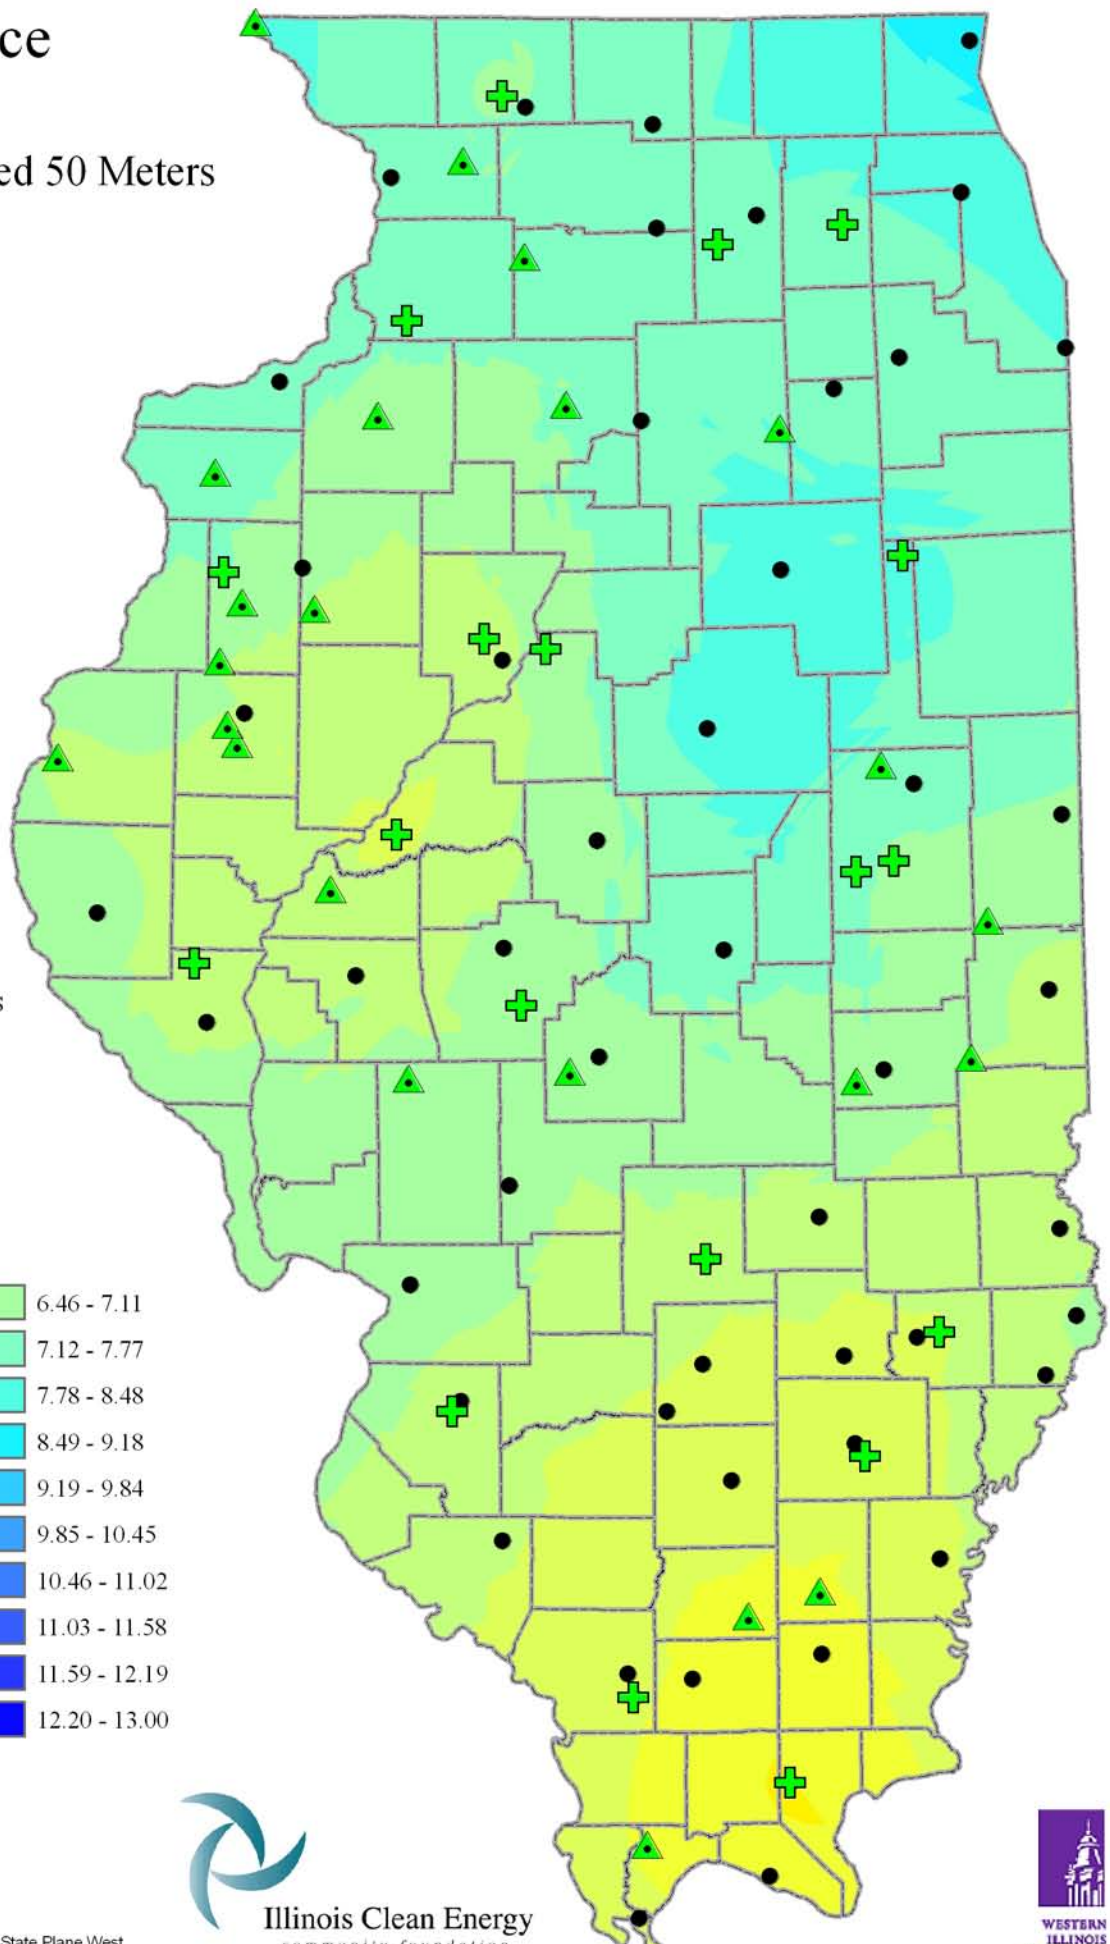

Wind Resource of Illinois

Average Wind Speed 50 Meters
Year 2005

-  ISWS Sites
-  Illinois Wind Sites
-  NWS Sites
-  Counties

Speed in M/S

Created: August 2008
Created By: Brock W. Terry
Datum/Projection: NAD 83 Illinois State Plane West

Illinois Clean Energy
community foundation