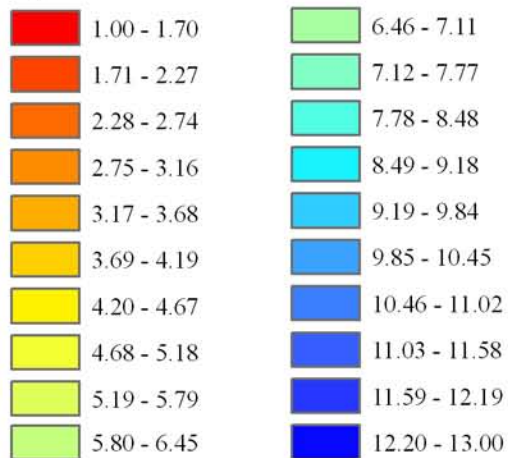

Wind Resource of Illinois

Average Wind Speed 50 Meters
Year 2005

-  ISWS Sites
-  Illinois Wind Sites
-  NWS Sites
-  Counties

Speed in M/S

Created: August 2008
Created By: Brock W. Terry
Datum/Projection: NAD 83 Illinois State Plane West