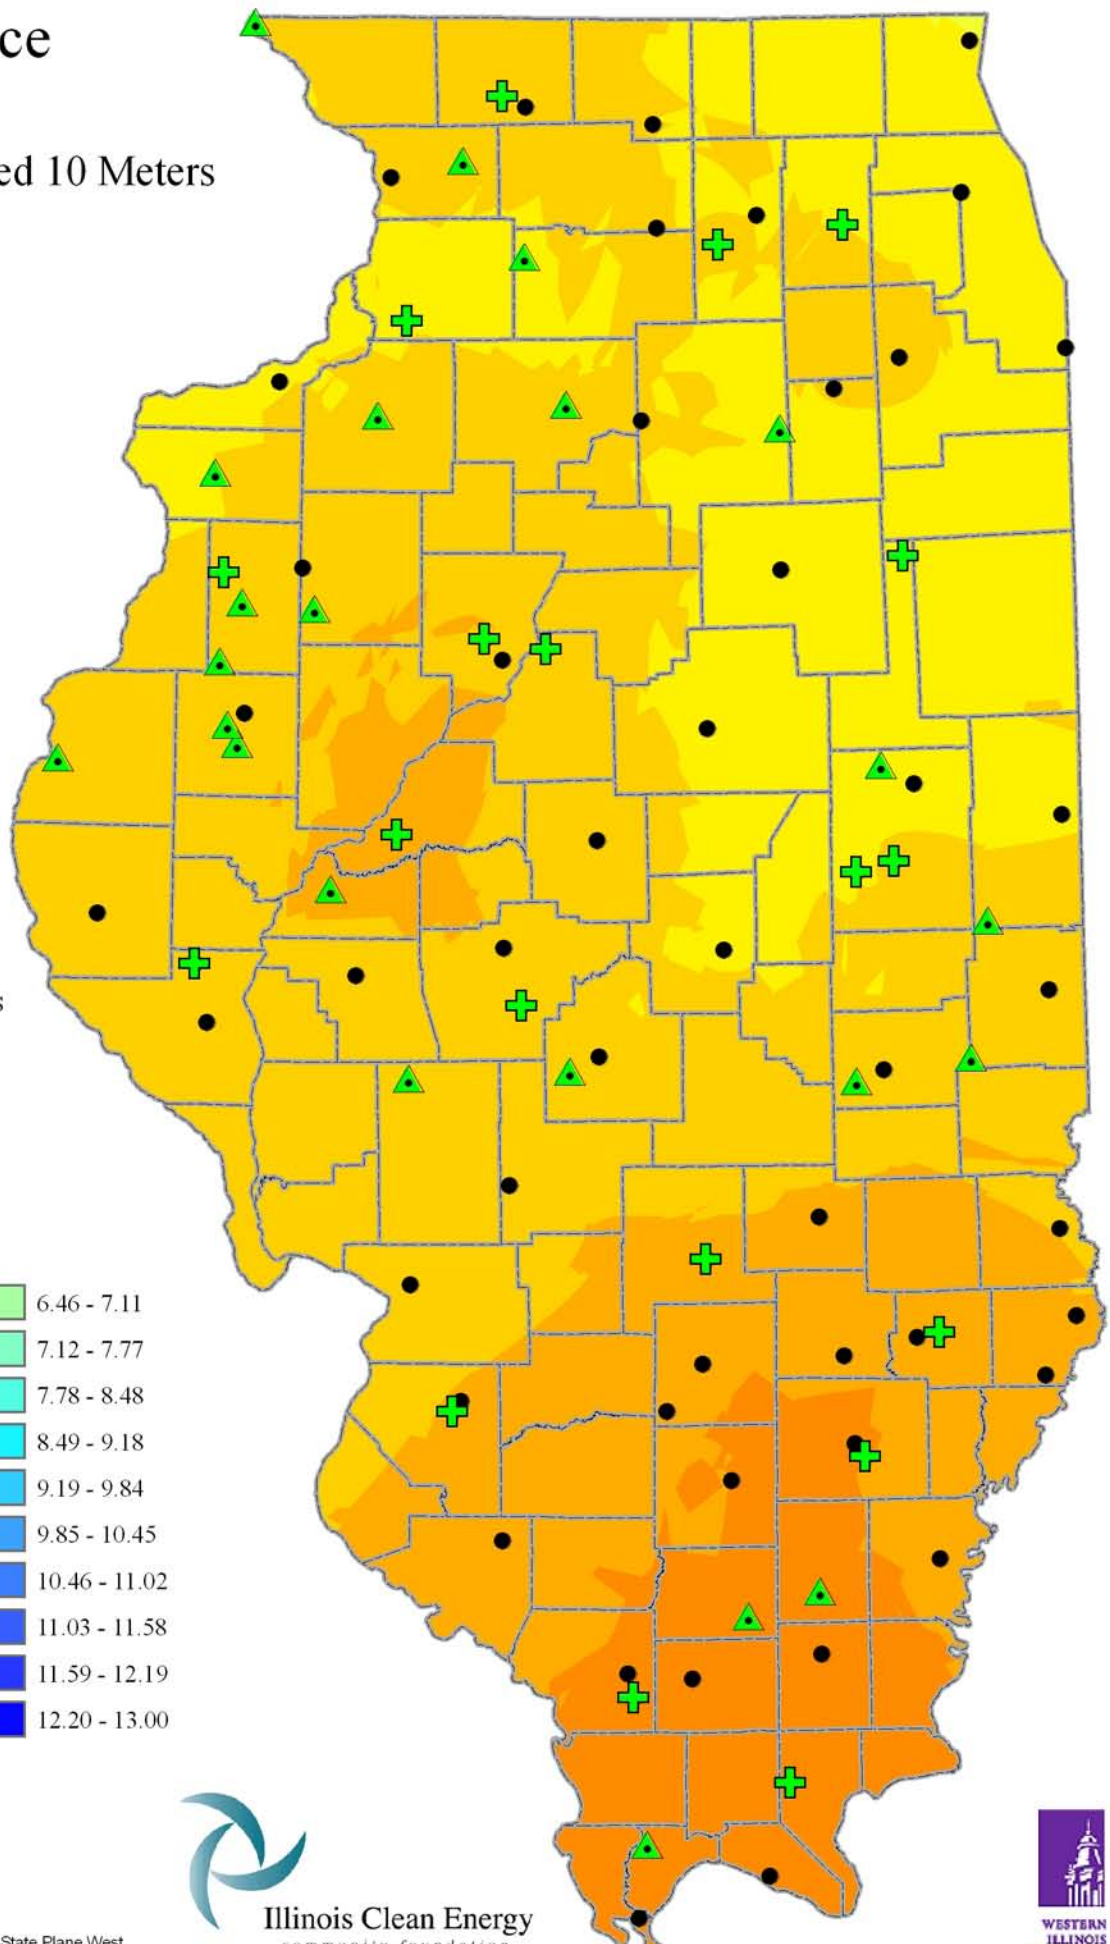

# Wind Resource of Illinois

Average Wind Speed 10 Meters  
Year 2006

-  ISWS Sites
-  Illinois Wind Sites
-  NWS Sites
-  Counties

## Speed in M/S

Created: August 2008  
Created By: Brock W. Terry  
Datum/Projection: NAD 83 Illinois State Plane West

Illinois Clean Energy  
community foundation