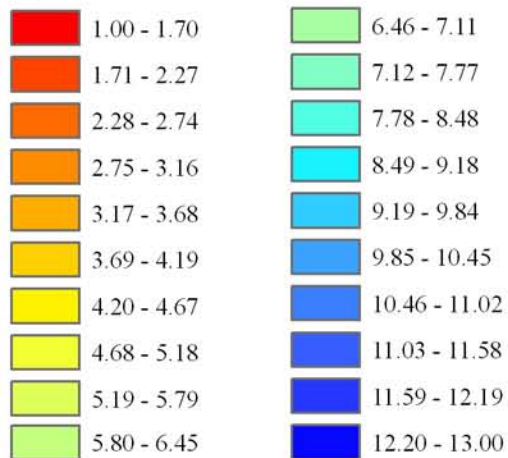

Wind Resource of Illinois

Average Wind Speed 10 Meters
Year 2006

- ISWS Sites
- Illinois Wind Sites
- NWS Sites
- Counties

Speed in M/S

Created: August 2008
Created By: Brock W. Terry
Datum/Projection: NAD 83 Illinois State Plane West

Illinois Clean Energy
community foundation