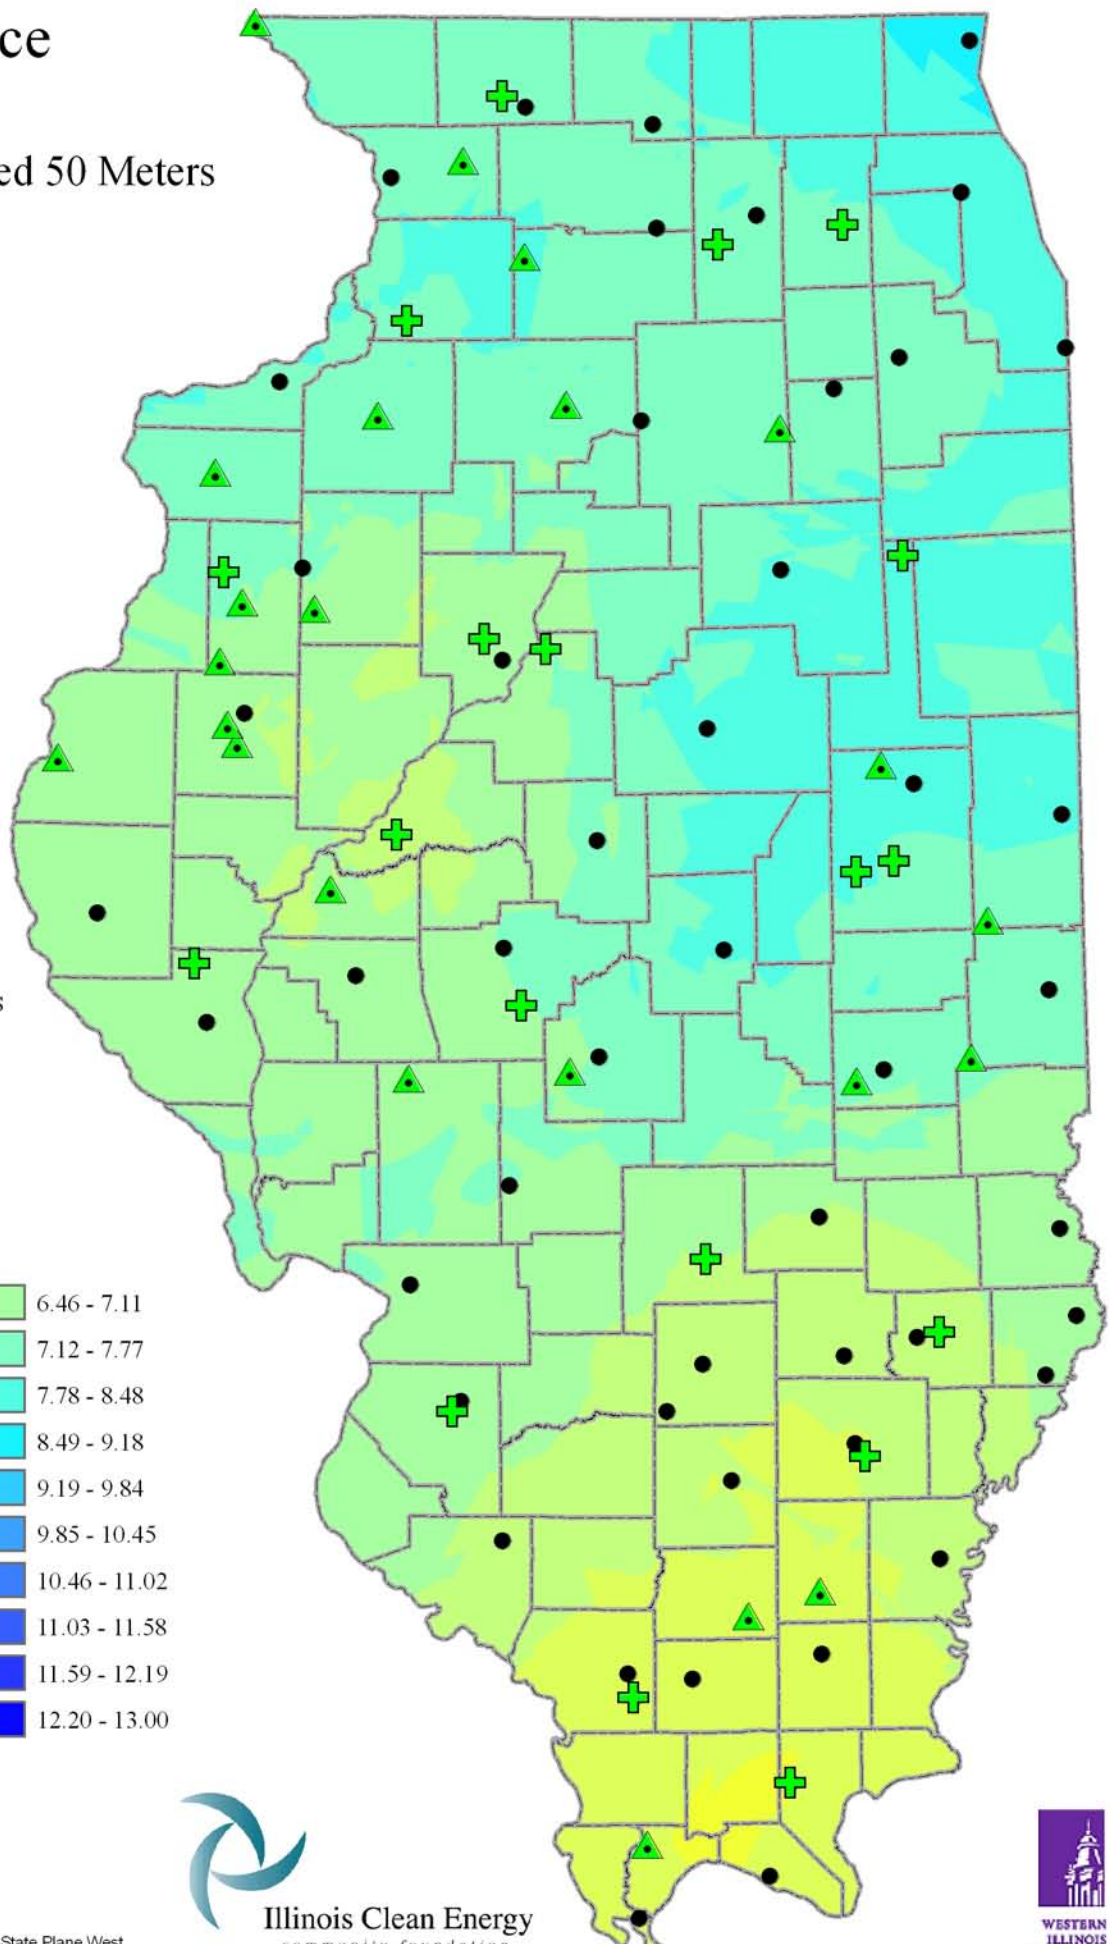

Wind Resource of Illinois

Average Wind Speed 50 Meters
Year 2006

-  ISWS Sites
-  Illinois Wind Sites
-  NWS Sites
-  Counties

Speed in M/S

Created: August 2008
Created By: Brock W. Terry
Datum/Projection: NAD 83 Illinois State Plane West

Illinois Clean Energy
community foundation