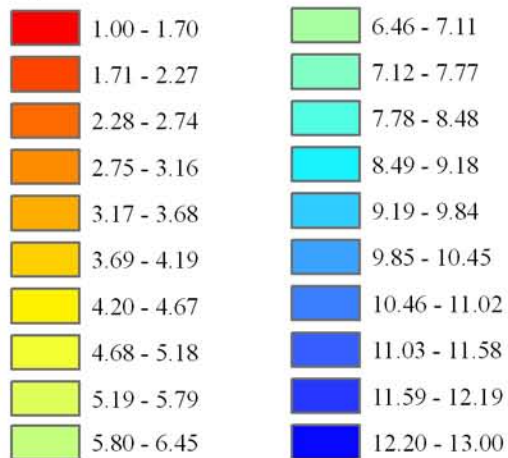

Wind Resource of Illinois

Average Wind Speed 50 Meters
Year 2006

-  ISWS Sites
-  Illinois Wind Sites
-  NWS Sites
-  Counties

Speed in M/S

Created: August 2008
Created By: Brock W. Terry
Datum/Projection: NAD 83 Illinois State Plane West