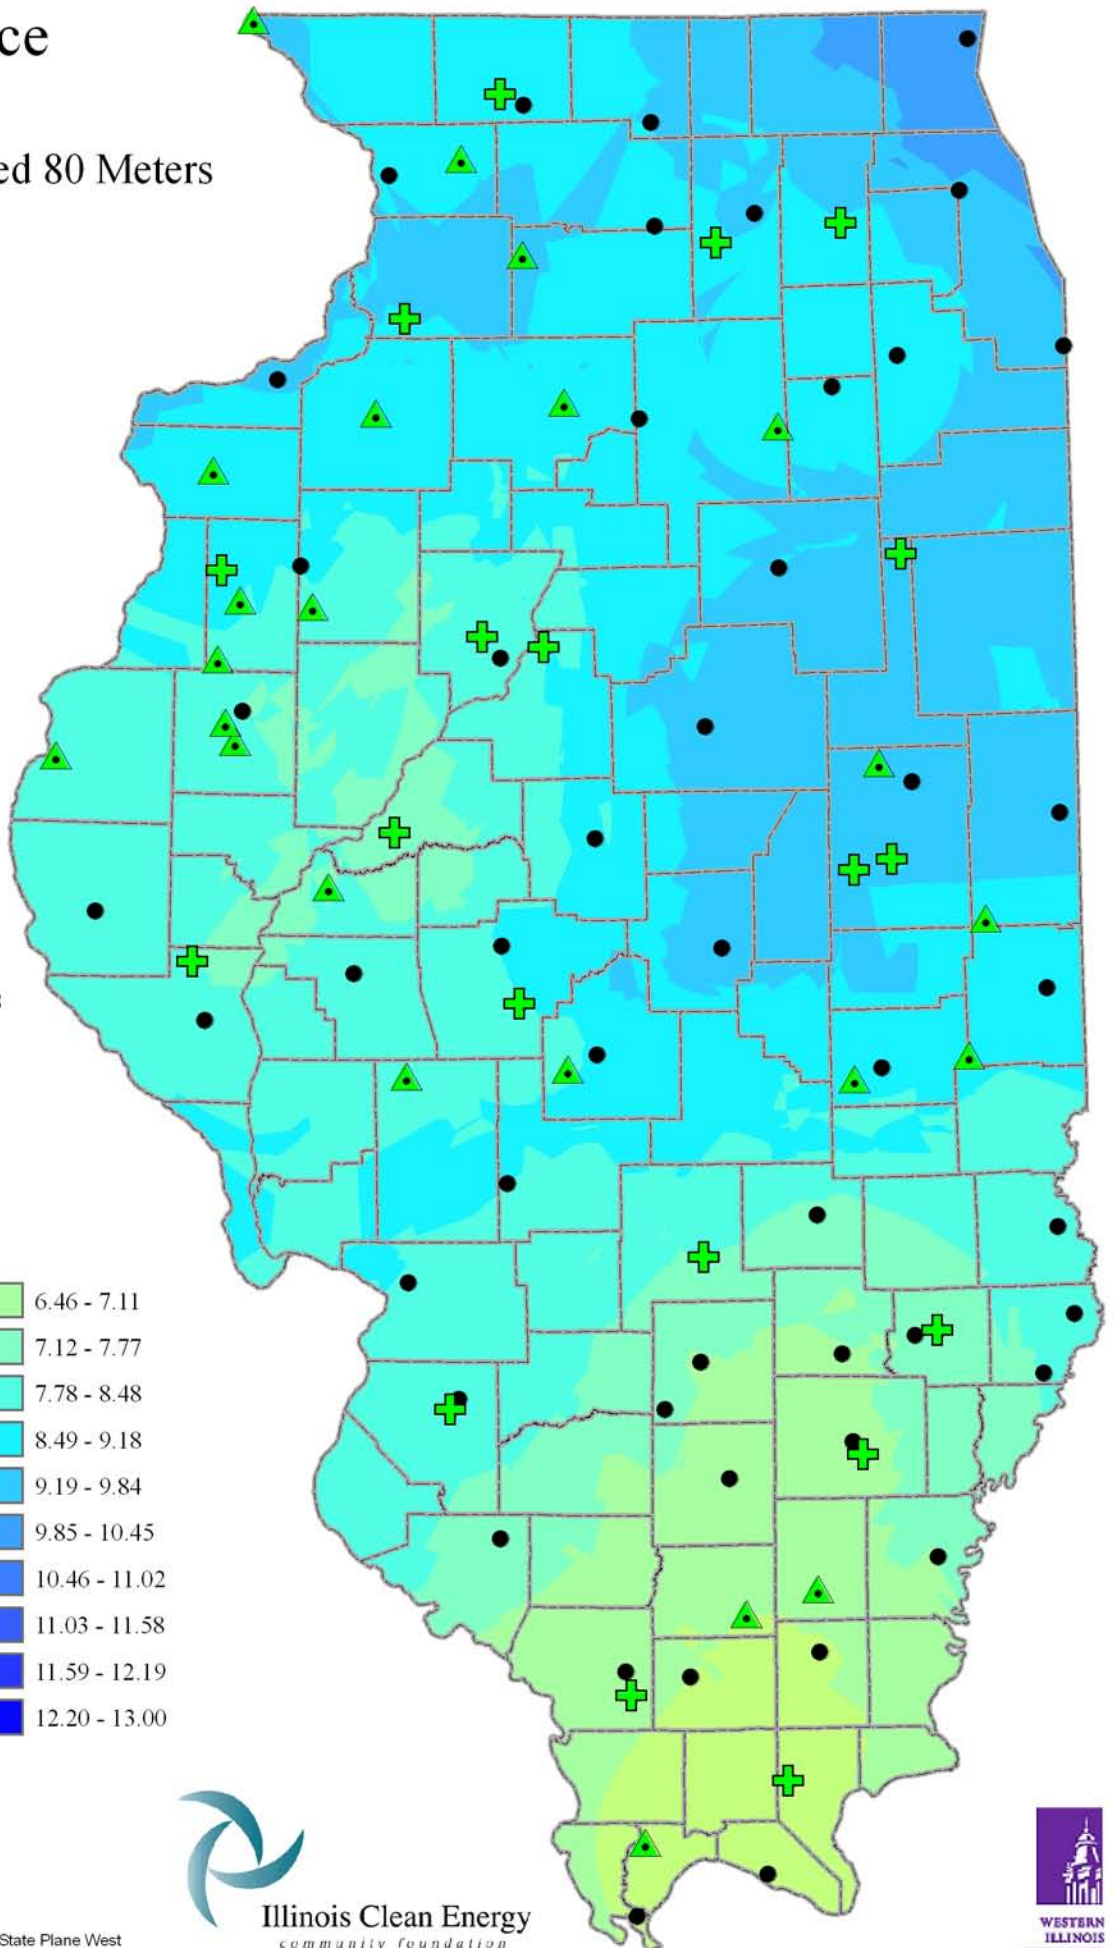

# Wind Resource of Illinois

Average Wind Speed 80 Meters  
Year 2006

-  ISWS Sites
-  Illinois Wind Sites
-  NWS Sites
-  Counties

## Speed in M/S

Created: August 2008  
Created By: Brock W. Terry  
Datum/Projection: NAD 83 Illinois State Plane West

Illinois Clean Energy  
community foundation