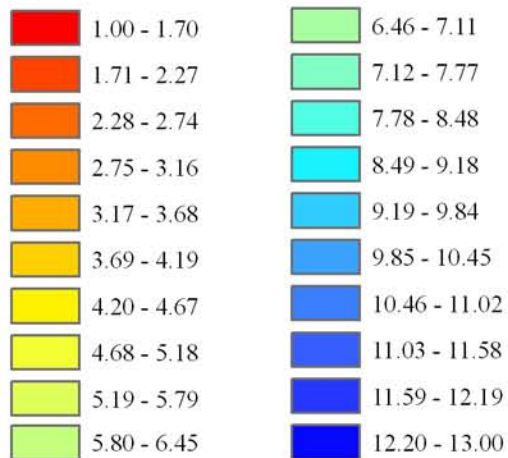

Wind Resource of Illinois

Average Wind Speed 80 Meters
Year 2006

- ISWS Sites
- Illinois Wind Sites
- NWS Sites
- Counties

Speed in M/S

Created: August 2008
Created By: Brock W. Terry
Datum/Projection: NAD 83 Illinois State Plane West

Illinois Clean Energy
community foundation