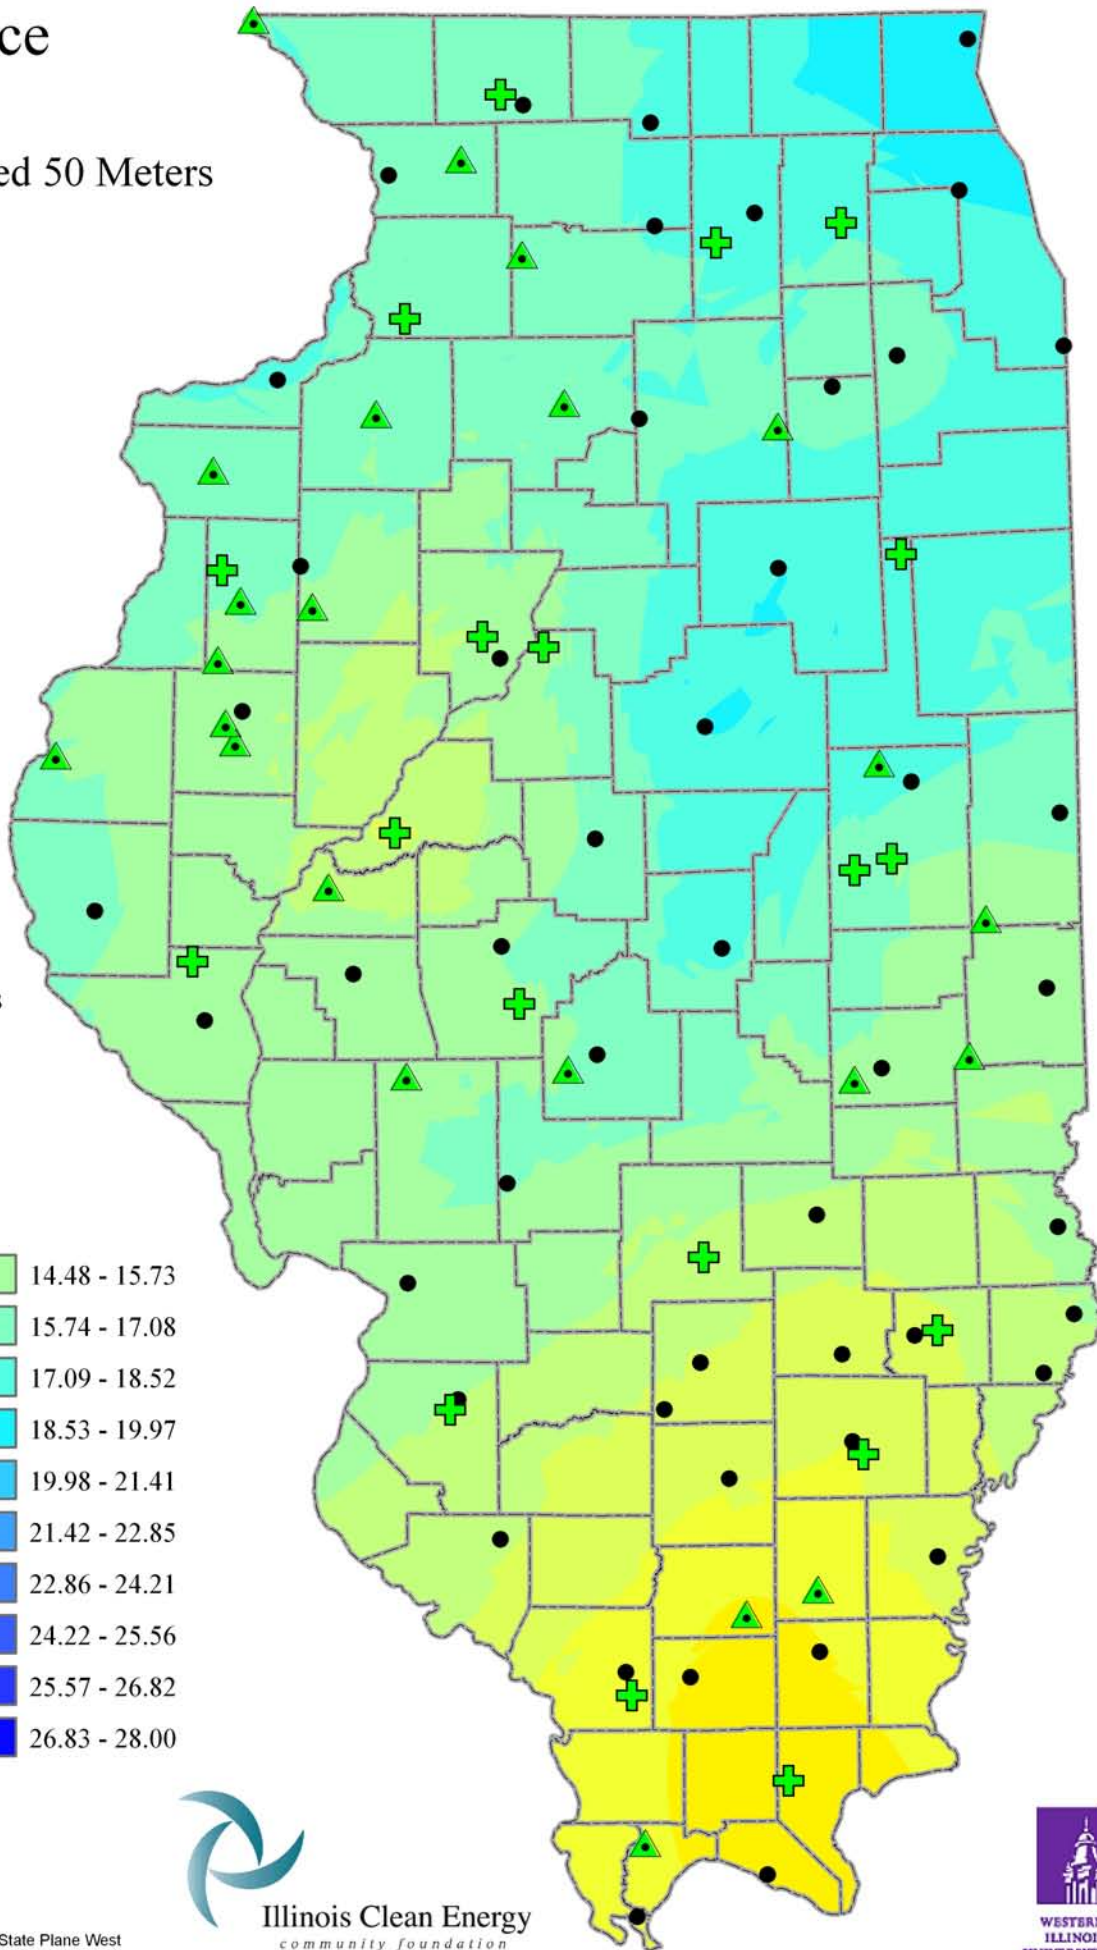

Wind Resource of Illinois

Average Wind Speed 50 Meters
Year 2007

-  ISWS Sites
-  Illinois Wind Sites
-  NWS Sites
-  Counties

Speed in MPH

Created: August 2008
Created By: Brock W. Terry
Datum/Projection: NAD 83 Illinois State Plane West