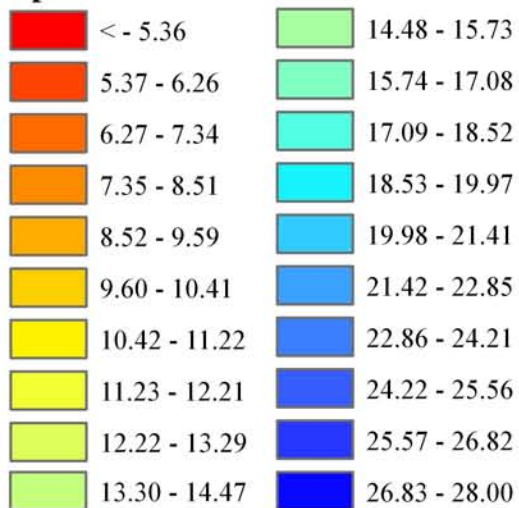

Wind Resource of Illinois

Average Wind Speed 50 Meters
Year 2007

-  ISWS Sites
-  Illinois Wind Sites
-  NWS Sites
-  Counties

Speed in MPH

Created: August 2008
Created By: Brock W. Terry
Datum/Projection: NAD 83 Illinois State Plane West