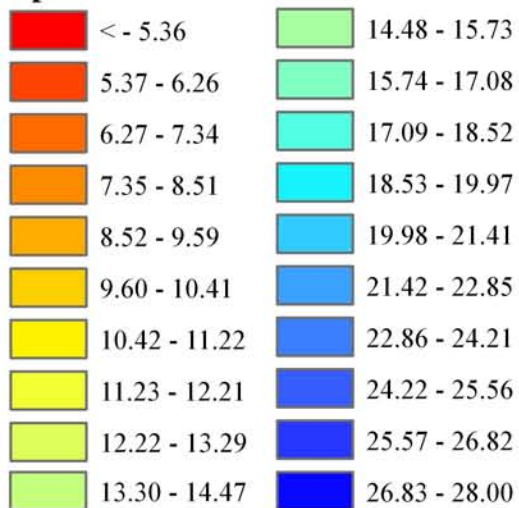

Wind Resource of Illinois

Average Wind Speed 80 Meters
Year 2007

-  ISWS Sites
-  Illinois Wind Sites
-  NWS Sites
-  Counties

Speed in MPH

Created: August 2008
Created By: Brock W. Terry
Datum/Projection: NAD 83 Illinois State Plane West