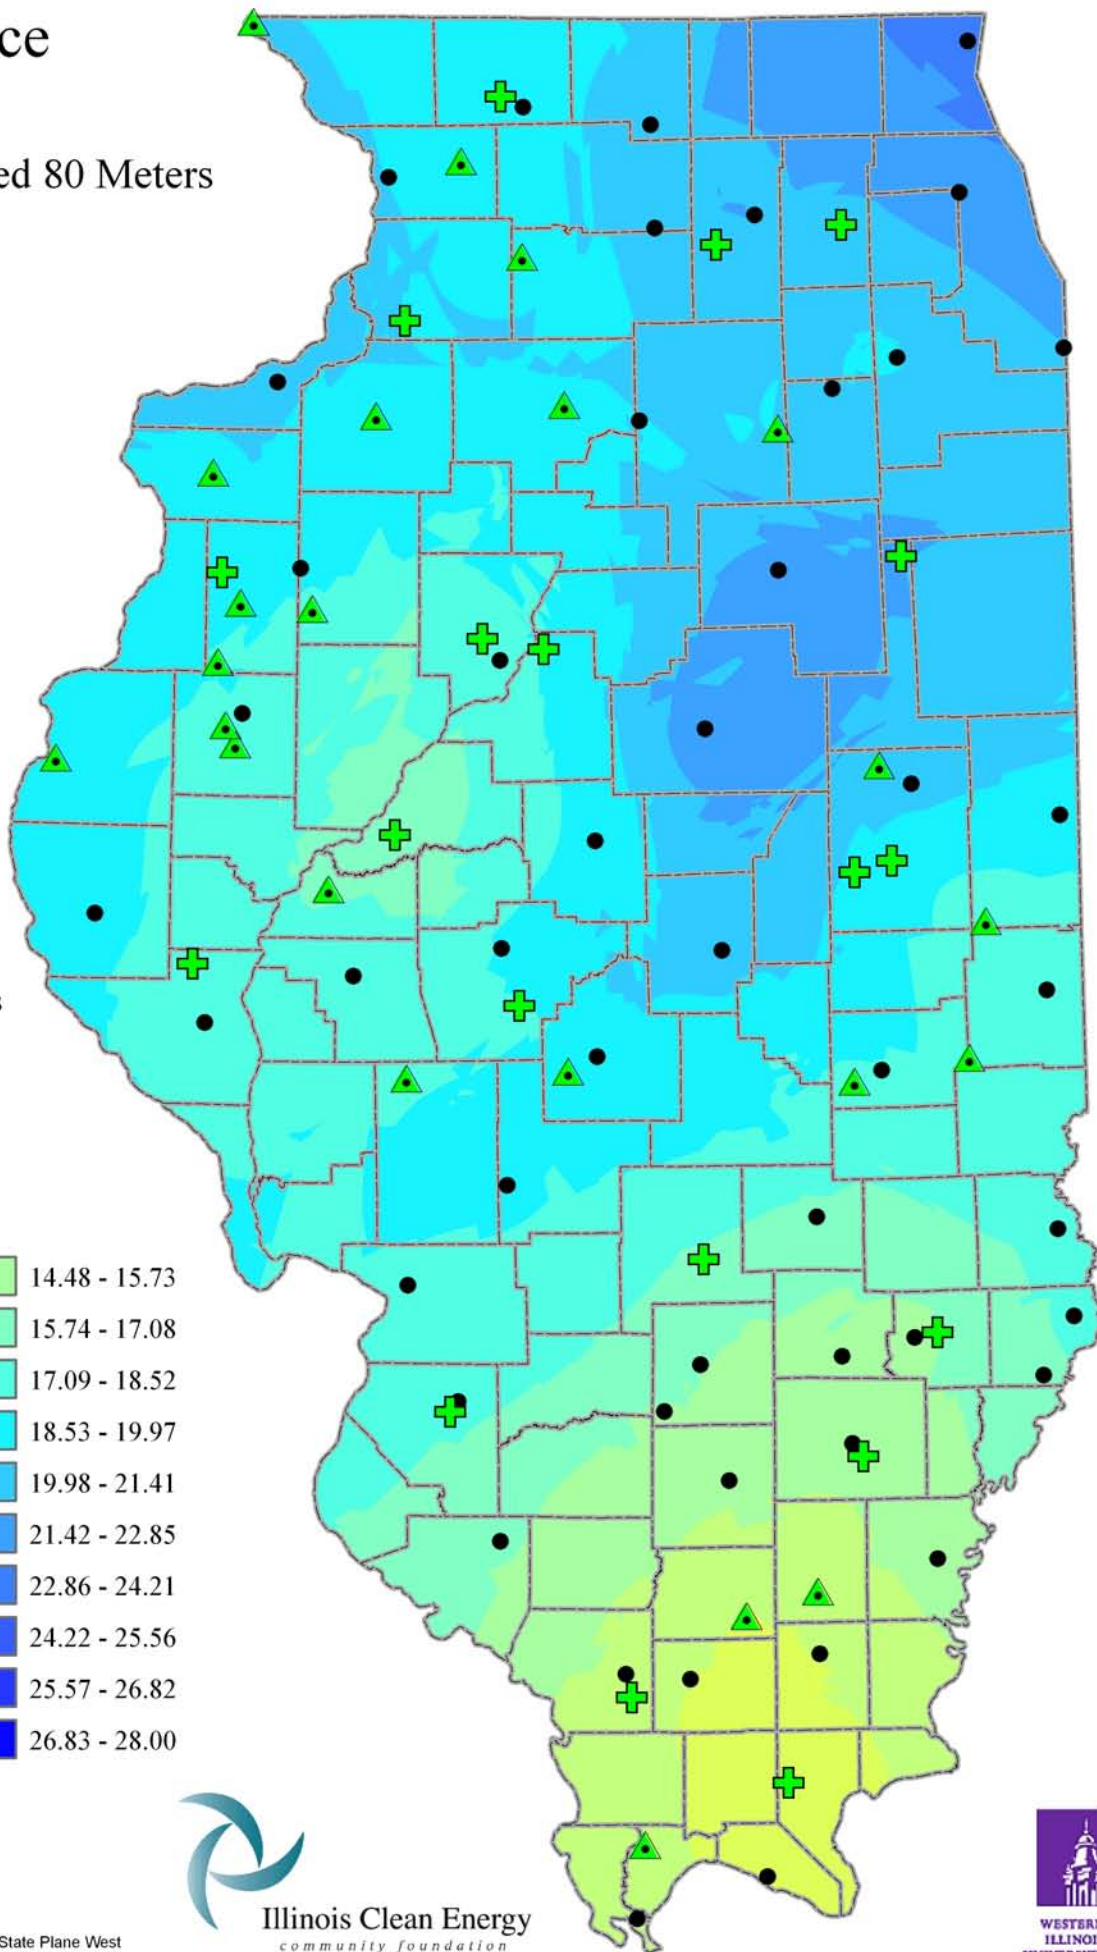

Wind Resource of Illinois

Average Wind Speed 80 Meters
Year 2007

-  ISWS Sites
-  Illinois Wind Sites
-  NWS Sites
-  Counties

Speed in MPH

Created: August 2008
Created By: Brock W. Terry
Datum/Projection: NAD 83 Illinois State Plane West